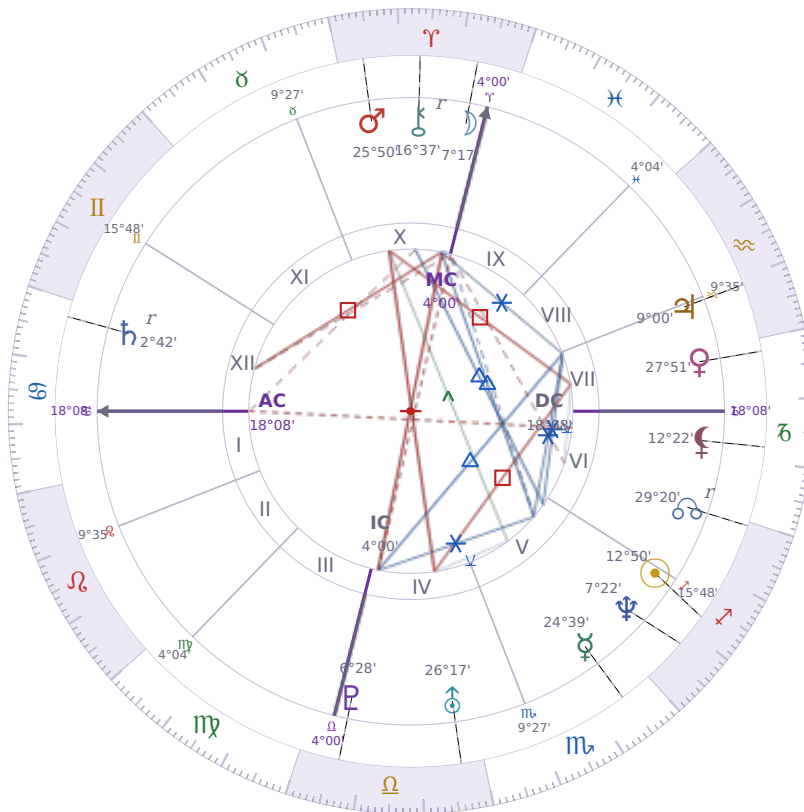

BIRTHDAY YEAR CHART

Tyra Lynne Banks

American television personality, producer, and former model

♊ Sagittarius December 4, 1973 19:13 Inglewood

3 December 1822 · 14:33 (22:26 UTC) · Inglewood

Solar ASC ♏ Scorpio · MC ♌ Leo

NATAL PLANETS

|           |    |               |        |
|-----------|----|---------------|--------|
| ☉ Sun     | in | ♊ Sagittarius | 12°50' |
| ☾ Moon    | in | ♈ Aries       | 7°17'  |
| ☿ Mercury | in | ♏ Scorpio     | 24°39' |
| ♀ Venus   | in | ♑ Capricorn   | 27°51' |
| ♂ Mars    | in | ♈ Aries       | 25°50' |
| ♃ Jupiter | in | ♒ Aquarius    | 9°00'  |
| ♄ Saturn  | in | ♋ Cancer      | 2°42'  |

BIRTHDAY YEAR CHART PLANETS

|           |    |             |        |
|-----------|----|-------------|--------|
| ☉ Sun     | in | ♏ Scorpio   | 12°50' |
| ☾ Moon    | in | ♈ Aries     | 7°17'  |
| ☿ Mercury | in | ♏ Scorpio   | 24°39' |
| ♀ Venus   | in | ♑ Capricorn | 27°51' |
| ♂ Mars    | in | ♈ Aries     | 25°50' |
| ♃ Jupiter | in | ♒ Aquarius  | 9°00'  |
| ♄ Saturn  | in | ♋ Cancer    | 2°42'  |

## KEY TRANSITS BY QUARTER

**Q1 · Jan-Mar**

**Q2 · Apr-Jun**

**Q3 · Jul-Sep**

**Q4 · Oct-Dec**