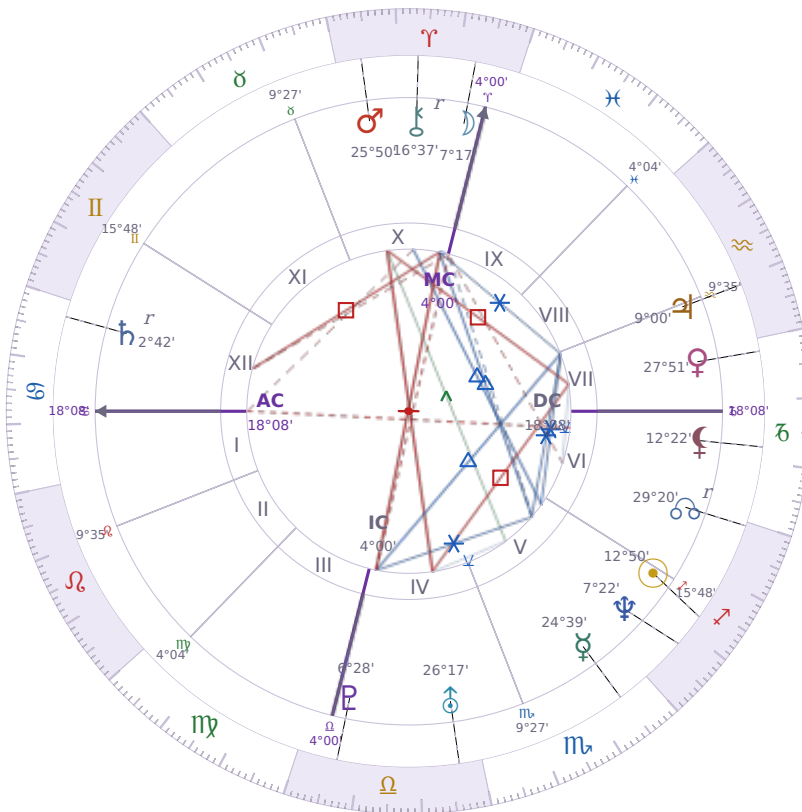

BIRTHDAY YEAR CHART

Tyra Lynne Banks

American television personality, producer, and former model

♊ Sagittarius December 4, 1973 19:13 Inglewood

3 December 1871 · 14:33 (22:26 UTC) · Inglewood

Solar ASC ♏ Scorpio · MC ♌ Leo

NATAL PLANETS

☉ Sun	in	♐ Sagittarius	12°50'
☾ Moon	in	♈ Aries	7°17'
☿ Mercury	in	♏ Scorpio	24°39'
♀ Venus	in	♑ Capricorn	27°51'
♂ Mars	in	♈ Aries	25°50'
♃ Jupiter	in	♈ Aquarius	9°00'
♄ Saturn	in	♋ Cancer	2°42'

BIRTHDAY YEAR CHART PLANETS

☉ Sun	in	♐ Sagittarius	12°50'
☾ Moon	in	♈ Aries	7°17'
☿ Mercury	in	♏ Scorpio	24°39'
♀ Venus	in	♑ Capricorn	27°51'
♂ Mars	in	♈ Aries	25°50'
♃ Jupiter	in	♈ Aquarius	9°00'
♄ Saturn	in	♋ Cancer	2°42'

♅ Uranus	in	♎	Libra	26°17'
♆ Neptune	in	♐	Sagittarius	7°22'
♇ Pluto	in	♎	Libra	6°28'
♄ Chiron	in	♈	Aries	16°37'
♁ North Node	in	♐	Sagittarius	29°20'
♁ Lilith	in	♑	Capricorn	12°22'

SOLAR ANALYSIS

Solar ASC ♏ Scorpio → natal H4 — Home & Family