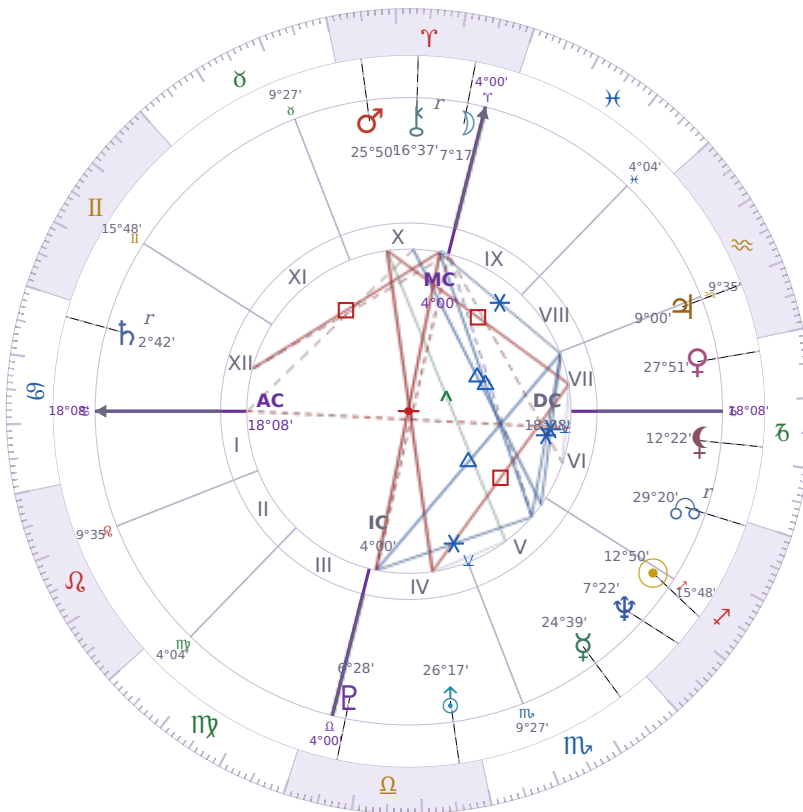

BIRTHDAY YEAR CHART

Tyra Lynne Banks

American television personality, producer, and former model

♊ Sagittarius December 4, 1973 19:13 Inglewood

3 December 1874 · 14:33 (22:26 UTC) · Inglewood

Solar ASC ♏ Scorpio · MC ♌ Leo

NATAL PLANETS

☉ Sun	in	♊ Sagittarius	12°50'
☾ Moon	in	♈ Aries	7°17'
☿ Mercury	in	♏ Scorpio	24°39'
♀ Venus	in	♑ Capricorn	27°51'
♂ Mars	in	♈ Aries	25°50'
♃ Jupiter	in	♒ Aquarius	9°00'
♄ Saturn	in	♋ Cancer	2°42'

BIRTHDAY YEAR CHART PLANETS

☉ Sun	in	♏ Scorpio	12°50'
☾ Moon	in	♈ Aries	7°17'
☿ Mercury	in	♏ Scorpio	24°39'
♀ Venus	in	♑ Capricorn	27°51'
♂ Mars	in	♈ Aries	25°50'
♃ Jupiter	in	♒ Aquarius	9°00'
♄ Saturn	in	♋ Cancer	2°42'

♅ Uranus	in	♎	Libra	26°17'
♆ Neptune	in	♐	Sagittarius	7°22'
♇ Pluto	in	♎	Libra	6°28'
♄ Chiron	in	♈	Aries	16°37'
♁ North Node	in	♐	Sagittarius	29°20'
♁ Lilith	in	♐	Capricorn	12°22'

SOLAR ANALYSIS

Solar ASC ♏ Scorpio → natal H4 — Home & Family