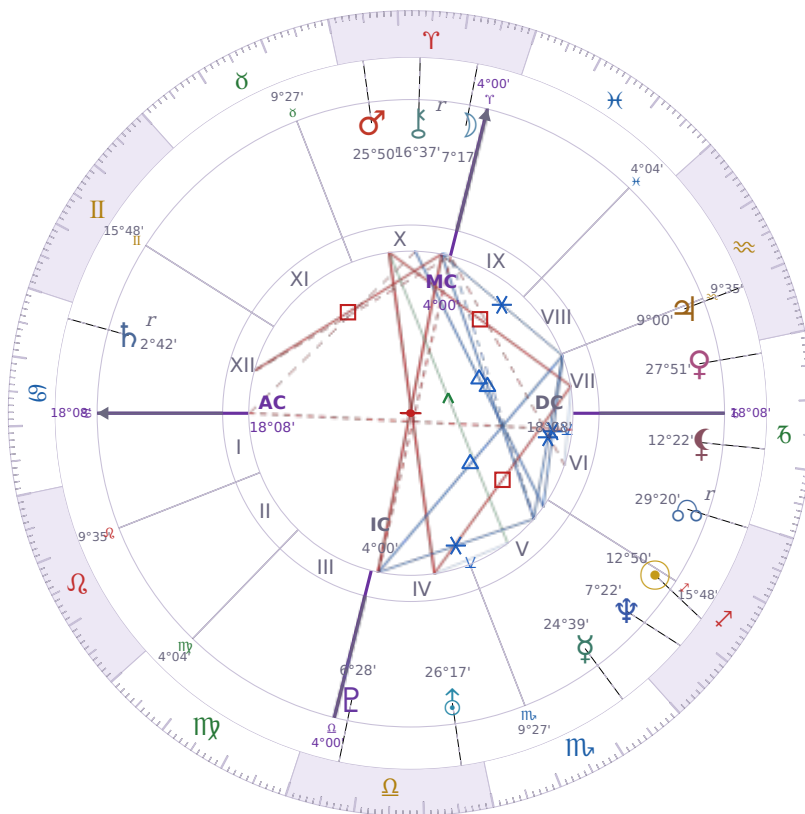

BIRTHDAY YEAR CHART

## Tyra Lynne Banks

American television personality, producer, and former model

♊ Sagittarius December 4, 1973 19:13 Inglewood

**3 December 1878 · 14:33 (22:26 UTC) · Inglewood**

Solar ASC ♏ Scorpio · MC ♌ Leo

### NATAL PLANETS

☉ Sun	in	♐ Sagittarius	12°50'
☾ Moon	in	♈ Aries	7°17'
☿ Mercury	in	♏ Scorpio	24°39'
♀ Venus	in	♑ Capricorn	27°51'
♂ Mars	in	♈ Aries	25°50'
♃ Jupiter	in	♒ Aquarius	9°00'
♄ Saturn	in	♋ Cancer	2°42'

### BIRTHDAY YEAR CHART PLANETS

☉ Sun	in	♌ Leo	4°00'
☾ Moon	in	♈ Aries	7°17'
☿ Mercury	in	♏ Scorpio	24°39'
♀ Venus	in	♑ Capricorn	27°51'
♂ Mars	in	♈ Aries	25°50'
♃ Jupiter	in	♒ Aquarius	9°00'
♄ Saturn	in	♋ Cancer	2°42'