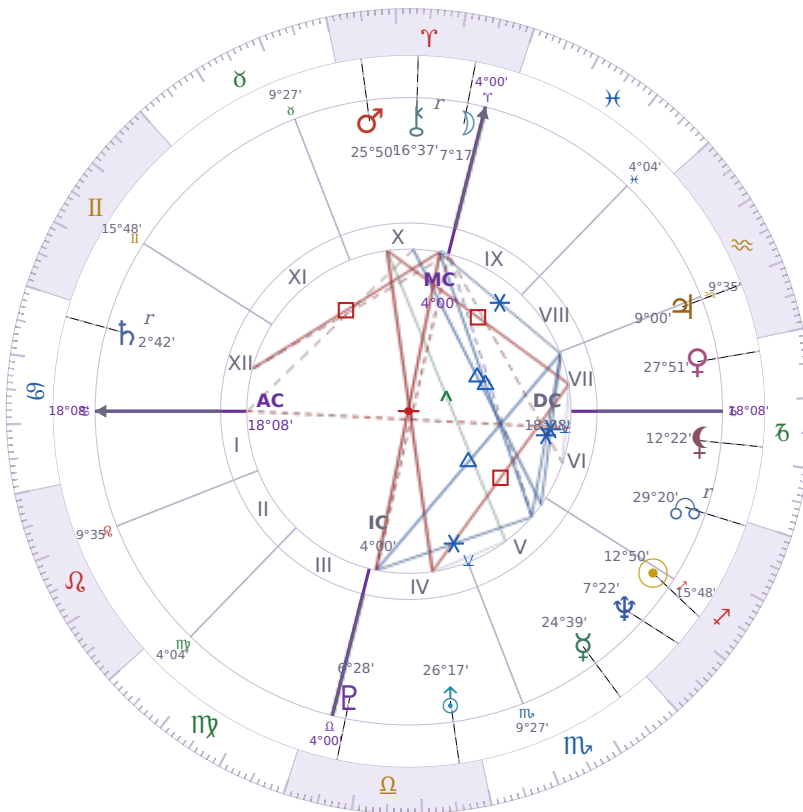

BIRTHDAY YEAR CHART

Tyra Lynne Banks

American television personality, producer, and former model

♊ Sagittarius December 4, 1973 19:13 Inglewood

3 December 1915 · 14:00 (22:00 UTC) · Inglewood

Solar ASC ♏ Scorpio · MC ♌ Leo

NATAL PLANETS

☉ Sun	in	♊ Sagittarius	12°50'
☾ Moon	in	♈ Aries	7°17'
☿ Mercury	in	♏ Scorpio	24°39'
♀ Venus	in	♑ Capricorn	27°51'
♂ Mars	in	♈ Aries	25°50'
♃ Jupiter	in	♒ Aquarius	9°00'
♄ Saturn	in	♋ Cancer	2°42'

BIRTHDAY YEAR CHART PLANETS

☉ Sun	in	♏ Scorpio	12°50'
☾ Moon	in	♈ Aries	7°17'
☿ Mercury	in	♏ Scorpio	24°39'
♀ Venus	in	♑ Capricorn	27°51'
♂ Mars	in	♈ Aries	25°50'
♃ Jupiter	in	♒ Aquarius	9°00'
♄ Saturn	in	♋ Cancer	2°42'

♃ Jupiter ☿ Conjunction · 1.4°

KEY TRANSITS BY QUARTER

Q1 · Jan-Mar

Q2 · Apr-Jun

Q3 · Jul-Sep

Q4 · Oct-Dec