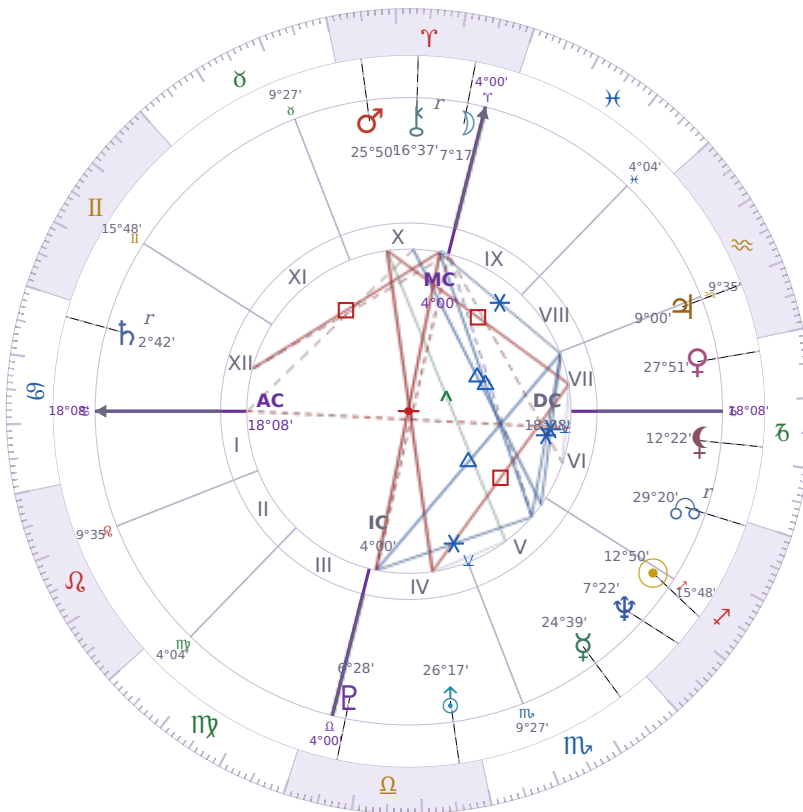

BIRTHDAY YEAR CHART

Tyra Lynne Banks

American television personality, producer, and former model

♏ Sagittarius December 4, 1973 19:13 Inglewood

3 December 2086 · 14:00 (22:00 UTC) · Inglewood

Solar ASC ♏ Scorpio · MC ♌ Leo

NATAL PLANETS

☉ Sun	in	♏ Sagittarius	12°50'
☾ Moon	in	♈ Aries	7°17'
☿ Mercury	in	♏ Scorpio	24°39'
♀ Venus	in	♑ Capricorn	27°51'
♂ Mars	in	♈ Aries	25°50'
♃ Jupiter	in	♒ Aquarius	9°00'
♄ Saturn	in	♋ Cancer	2°42'

BIRTHDAY YEAR CHART PLANETS

☉ Sun	in	♏ Sagittarius	12°50'
☾ Moon	in	♈ Aries	7°17'
☿ Mercury	in	♏ Scorpio	24°39'
♀ Venus	in	♑ Capricorn	27°51'
♂ Mars	in	♈ Aries	25°50'
♃ Jupiter	in	♒ Aquarius	9°00'
♄ Saturn	in	♋ Cancer	2°42'

♅ Uranus	in	♎	Libra	26°17'
♆ Neptune	in	♐	Sagittarius	7°22'
♇ Pluto	in	♎	Libra	6°28'
♄ Chiron	in	♈	Aries	16°37'
♁ North Node	in	♐	Sagittarius	29°20'
♁ Lilith	in	♑	Capricorn	12°22'

SOLAR ANALYSIS

Solar ASC ♏ Scorpio → natal H4 — Home & Family