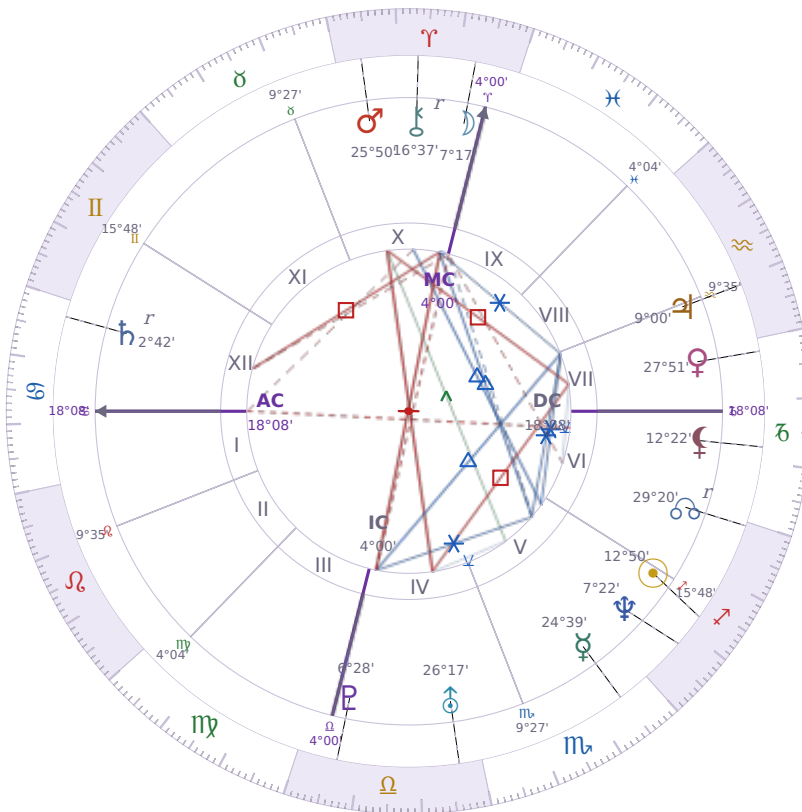

BIRTHDAY YEAR CHART

Tyra Lynne Banks

American television personality, producer, and former model

♊ Sagittarius December 4, 1973 19:13 Inglewood

3 December 2087 · 14:00 (22:00 UTC) · Inglewood

Solar ASC ♏ Scorpio · MC ♌ Leo

NATAL PLANETS

☉ Sun	in	♏ Sagittarius	12°50'
☾ Moon	in	♈ Aries	7°17'
☿ Mercury	in	♏ Scorpio	24°39'
♀ Venus	in	♑ Capricorn	27°51'
♂ Mars	in	♈ Aries	25°50'
♃ Jupiter	in	♒ Aquarius	9°00'
♄ Saturn	in	♋ Cancer	2°42'

BIRTHDAY YEAR CHART PLANETS

☉ Sun	in	♏ Sagittarius	12°50'
☾ Moon	in	♈ Aries	7°17'
☿ Mercury	in	♏ Scorpio	24°39'
♀ Venus	in	♑ Capricorn	27°51'
♂ Mars	in	♈ Aries	25°50'
♃ Jupiter	in	♒ Aquarius	9°00'
♄ Saturn	in	♋ Cancer	2°42'

♅ Uranus	in	♎	Libra	26°17'
♆ Neptune	in	♐	Sagittarius	7°22'
♇ Pluto	in	♎	Libra	6°28'
♄ Chiron	in	♈	Aries	16°37'
♁ North Node	in	♐	Sagittarius	29°20'
♁ Lilith	in	♏	Capricorn	12°22'

SOLAR ANALYSIS

Solar ASC ♏ Scorpio → natal H4 — Home & Family