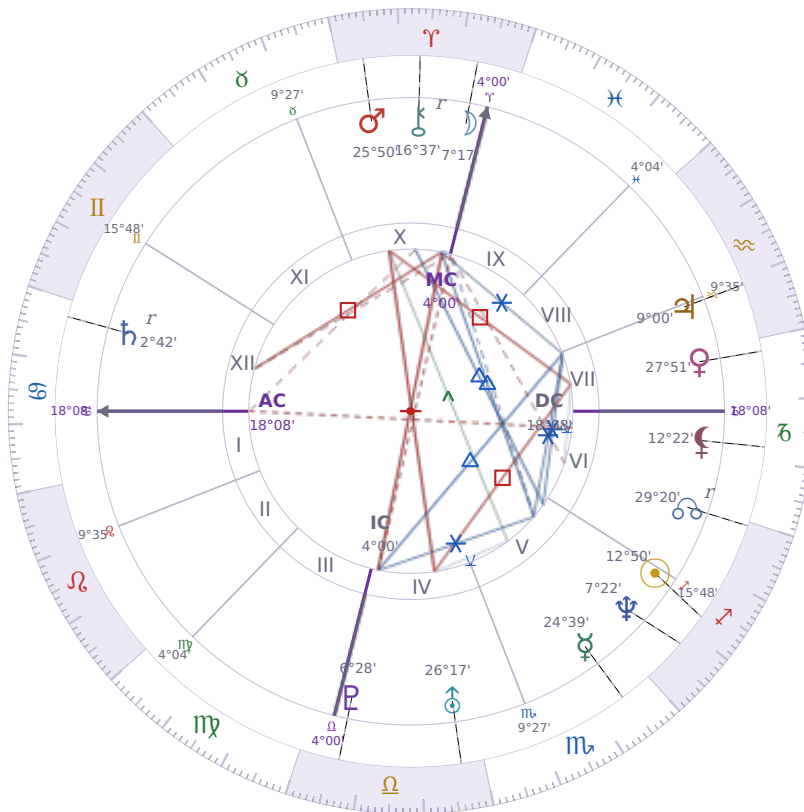

BIRTHDAY YEAR CHART

Tyra Lynne Banks

American television personality, producer, and former model

♊ Sagittarius December 4, 1973 19:13 Inglewood

3 December 2150 · 14:00 (22:00 UTC) · Inglewood

Solar ASC ♏ Scorpio · MC ♌ Leo

NATAL PLANETS

☉ Sun	in	♊ Sagittarius	12°50'
☾ Moon	in	♈ Aries	7°17'
☿ Mercury	in	♏ Scorpio	24°39'
♀ Venus	in	♐ Capricorn	27°51'
♂ Mars	in	♈ Aries	25°50'
♃ Jupiter	in	♒ Aquarius	9°00'
♄ Saturn	in	♋ Cancer	2°42'

BIRTHDAY YEAR CHART PLANETS

☉ Sun	in	♌ Leo	4°00'
☾ Moon	in	♈ Aries	7°17'
☿ Mercury	in	♏ Scorpio	24°39'
♀ Venus	in	♐ Capricorn	27°51'
♂ Mars	in	♈ Aries	25°50'
♃ Jupiter	in	♒ Aquarius	9°00'
♄ Saturn	in	♋ Cancer	2°42'

♅ Uranus	in	♎	Libra	26°17'
♆ Neptune	in	♐	Sagittarius	7°22'
♇ Pluto	in	♎	Libra	6°28'
♄ Chiron	in	♈	Aries	16°37'
♁ North Node	in	♐	Sagittarius	29°20'
♁ Lilith	in	♐	Capricorn	12°22'

SOLAR ANALYSIS

Solar ASC ♏ Scorpio → natal H4 — Home & Family