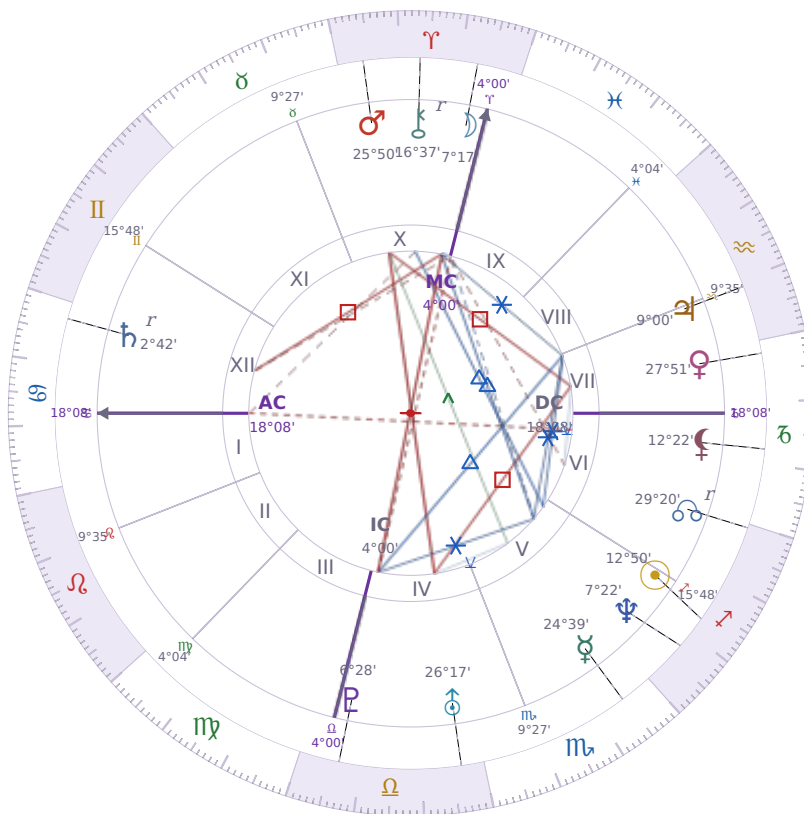

BIRTHDAY YEAR CHART

Tyra Lynne Banks

American television personality, producer, and former model

♊ Sagittarius December 4, 1973 19:13 Inglewood

3 December 2166 · 14:00 (22:00 UTC) · Inglewood

Solar ASC ♏ Scorpio · MC ♌ Leo

NATAL PLANETS

☉ Sun	in	♊ Sagittarius	12°50'
☾ Moon	in	♈ Aries	7°17'
☿ Mercury	in	♏ Scorpio	24°39'
♀ Venus	in	♑ Capricorn	27°51'
♂ Mars	in	♈ Aries	25°50'
♃ Jupiter	in	♒ Aquarius	9°00'
♄ Saturn	in	♋ Cancer	2°42'

BIRTHDAY YEAR CHART PLANETS

☉ Sun	in	♏ Scorpio	12°50'
☾ Moon	in	♈ Aries	7°17'
☿ Mercury	in	♏ Scorpio	24°39'
♀ Venus	in	♑ Capricorn	27°51'
♂ Mars	in	♈ Aries	25°50'
♃ Jupiter	in	♒ Aquarius	9°00'
♄ Saturn	in	♋ Cancer	2°42'

♅ Uranus	in	♎	Libra	26°17'
♆ Neptune	in	♐	Sagittarius	7°22'
♇ Pluto	in	♎	Libra	6°28'
♄ Chiron	in	♈	Aries	16°37'
♁ North Node	in	♐	Sagittarius	29°20'
♁ Lilith	in	♐	Capricorn	12°22'

SOLAR ANALYSIS

Solar ASC ♏ Scorpio → natal H4 — Home & Family