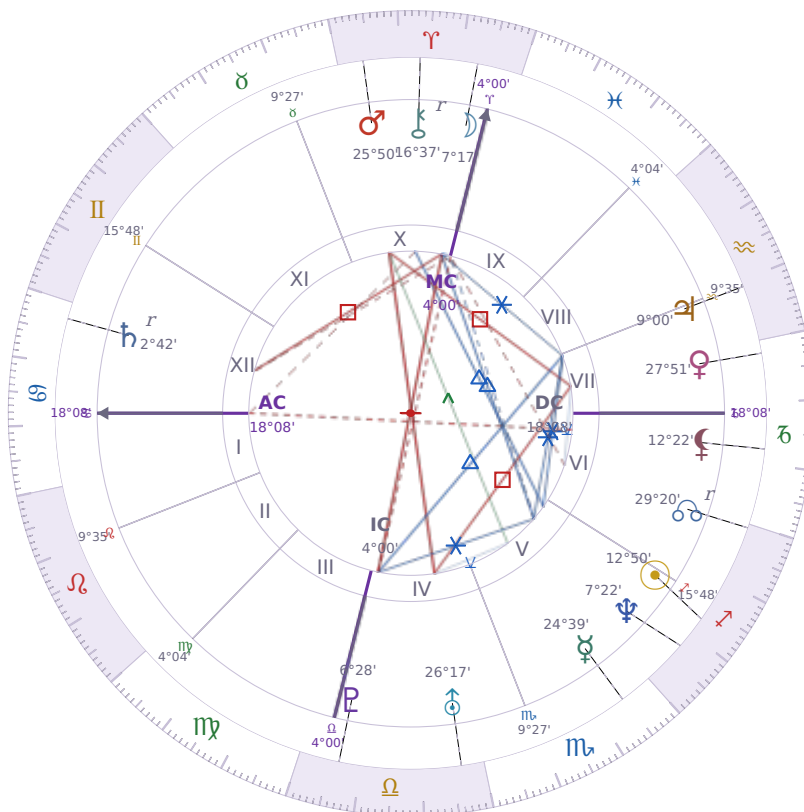

BIRTHDAY YEAR CHART

Tyra Lynne Banks

American television personality, producer, and former model

♊ Sagittarius December 4, 1973 19:13 Inglewood

3 December 2167 · 14:00 (22:00 UTC) · Inglewood

Solar ASC ♏ Scorpio · MC ♌ Leo

NATAL PLANETS

☉ Sun	in	♐ Sagittarius	12°50'
☾ Moon	in	♈ Aries	7°17'
☿ Mercury	in	♏ Scorpio	24°39'
♀ Venus	in	♑ Capricorn	27°51'
♂ Mars	in	♈ Aries	25°50'
♃ Jupiter	in	♊ Aquarius	9°00'
♄ Saturn	in	♋ Cancer	2°42'

BIRTHDAY YEAR CHART PLANETS

☉ Sun	in	♐ Sagittarius	12°50'
☾ Moon	in	♈ Aries	7°17'
☿ Mercury	in	♏ Scorpio	24°39'
♀ Venus	in	♑ Capricorn	27°51'
♂ Mars	in	♈ Aries	25°50'
♃ Jupiter	in	♊ Aquarius	9°00'
♄ Saturn	in	♋ Cancer	2°42'

♅ Uranus	in	♎	Libra	26°17'
♆ Neptune	in	♐	Sagittarius	7°22'
♇ Pluto	in	♎	Libra	6°28'
♄ Chiron	in	♈	Aries	16°37'
♁ North Node	in	♐	Sagittarius	29°20'
♁ Lilith	in	♑	Capricorn	12°22'

SOLAR ANALYSIS

Solar ASC ♏ Scorpio → natal H4 — Home & Family