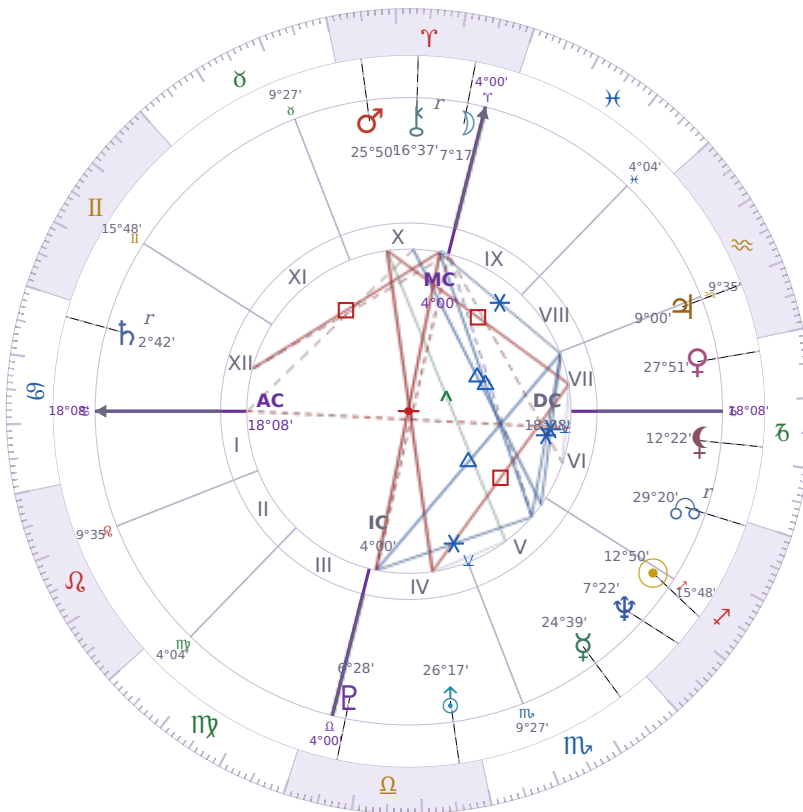

BIRTHDAY YEAR CHART

Tyra Lynne Banks

American television personality, producer, and former model

♊ Sagittarius December 4, 1973 19:13 Inglewood

3 December 2171 · 14:00 (22:00 UTC) · Inglewood

Solar ASC ♏ Scorpio · MC ♌ Leo

NATAL PLANETS

☉ Sun	in	♊ Sagittarius	12°50'
☾ Moon	in	♈ Aries	7°17'
☿ Mercury	in	♏ Scorpio	24°39'
♀ Venus	in	♑ Capricorn	27°51'
♂ Mars	in	♈ Aries	25°50'
♃ Jupiter	in	♈ Aquarius	9°00'
♄ Saturn	in	♋ Cancer	2°42'

BIRTHDAY YEAR CHART PLANETS

☉ Sun	in	♋ Sagittarius	12°50'
☾ Moon	in	♈ Aries	7°17'
☿ Mercury	in	♏ Scorpio	24°39'
♀ Venus	in	♑ Capricorn	27°51'
♂ Mars	in	♈ Aries	25°50'
♃ Jupiter	in	♈ Aquarius	9°00'
♄ Saturn	in	♋ Cancer	2°42'

## KEY TRANSITS BY QUARTER

**Q1 · Jan-Mar**

**Q2 · Apr-Jun**

**Q3 · Jul-Sep**

**Q4 · Oct-Dec**