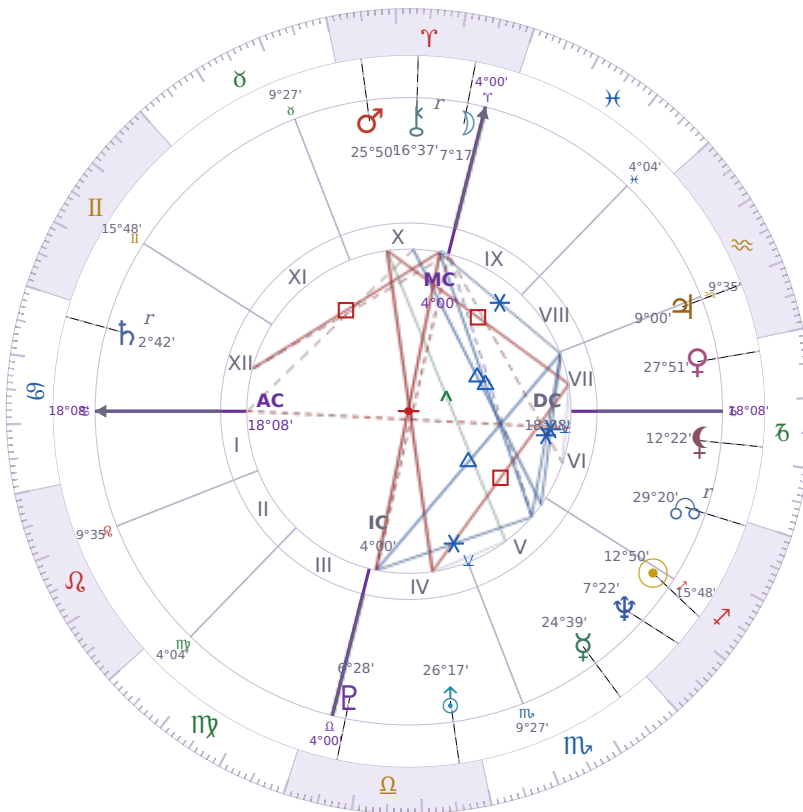

BIRTHDAY YEAR CHART

Tyra Lynne Banks

American television personality, producer, and former model

♊ Sagittarius December 4, 1973 19:13 Inglewood

3 December 2218 · 14:00 (22:00 UTC) · Inglewood

Solar ASC ♏ Scorpio · MC ♌ Leo

NATAL PLANETS

☉ Sun	in	♊ Sagittarius	12°50'
☾ Moon	in	♈ Aries	7°17'
☿ Mercury	in	♏ Scorpio	24°39'
♀ Venus	in	♑ Capricorn	27°51'
♂ Mars	in	♈ Aries	25°50'
♃ Jupiter	in	♒ Aquarius	9°00'
♄ Saturn	in	♋ Cancer	2°42'

BIRTHDAY YEAR CHART PLANETS

☉ Sun	in	♏ Scorpio	12°50'
☾ Moon	in	♈ Aries	7°17'
☿ Mercury	in	♏ Scorpio	24°39'
♀ Venus	in	♑ Capricorn	27°51'
♂ Mars	in	♈ Aries	25°50'
♃ Jupiter	in	♒ Aquarius	9°00'
♄ Saturn	in	♋ Cancer	2°42'

♅ Uranus	in	♎	Libra	26°17'
♆ Neptune	in	♐	Sagittarius	7°22'
♇ Pluto	in	♎	Libra	6°28'
♄ Chiron	in	♈	Aries	16°37'
♁ North Node	in	♐	Sagittarius	29°20'
♁ Lilith	in	♏	Capricorn	12°22'

SOLAR ANALYSIS

Solar ASC ♏ Scorpio → natal H4 — Home & Family