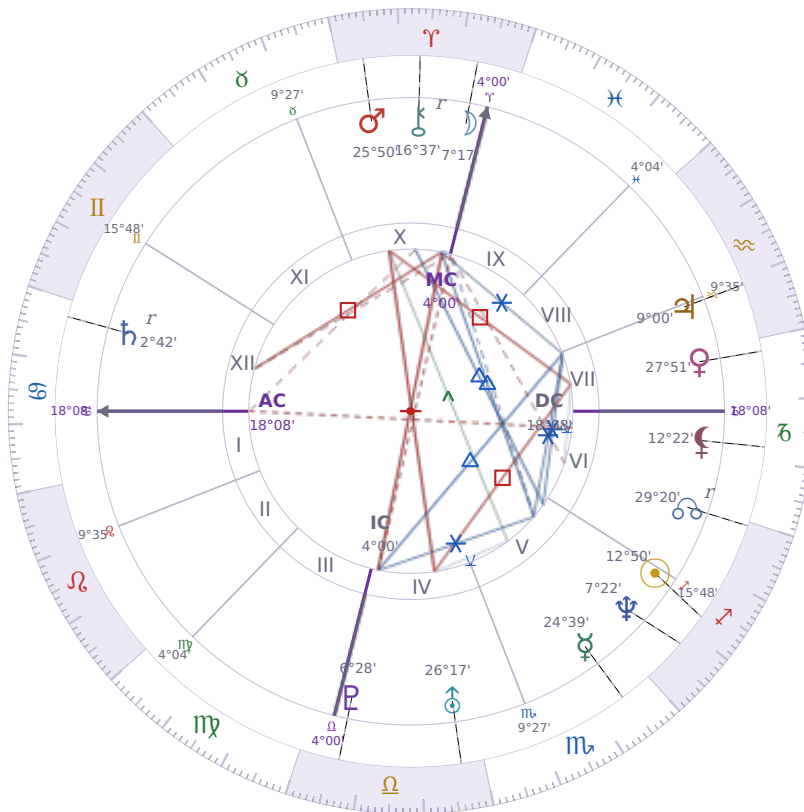

BIRTHDAY YEAR CHART

Tyra Lynne Banks

American television personality, producer, and former model

♊ Sagittarius December 4, 1973 19:13 Inglewood

3 December 2250 · 14:00 (22:00 UTC) · Inglewood

Solar ASC ♏ Scorpio · MC ♌ Leo

NATAL PLANETS

☉ Sun	in	♊ Sagittarius	12°50'
☾ Moon	in	♈ Aries	7°17'
☿ Mercury	in	♏ Scorpio	24°39'
♀ Venus	in	♑ Capricorn	27°51'
♂ Mars	in	♈ Aries	25°50'
♃ Jupiter	in	♒ Aquarius	9°00'
♄ Saturn	in	♋ Cancer	2°42'

BIRTHDAY YEAR CHART PLANETS

☉ Sun	in	♌ Leo	4°00'
☾ Moon	in	♈ Aries	7°17'
☿ Mercury	in	♏ Scorpio	24°39'
♀ Venus	in	♑ Capricorn	27°51'
♂ Mars	in	♈ Aries	25°50'
♃ Jupiter	in	♒ Aquarius	9°00'
♄ Saturn	in	♋ Cancer	2°42'

## KEY TRANSITS BY QUARTER

**Q1 · Jan-Mar**

**Q2 · Apr-Jun**

**Q3 · Jul-Sep**

**Q4 · Oct-Dec**