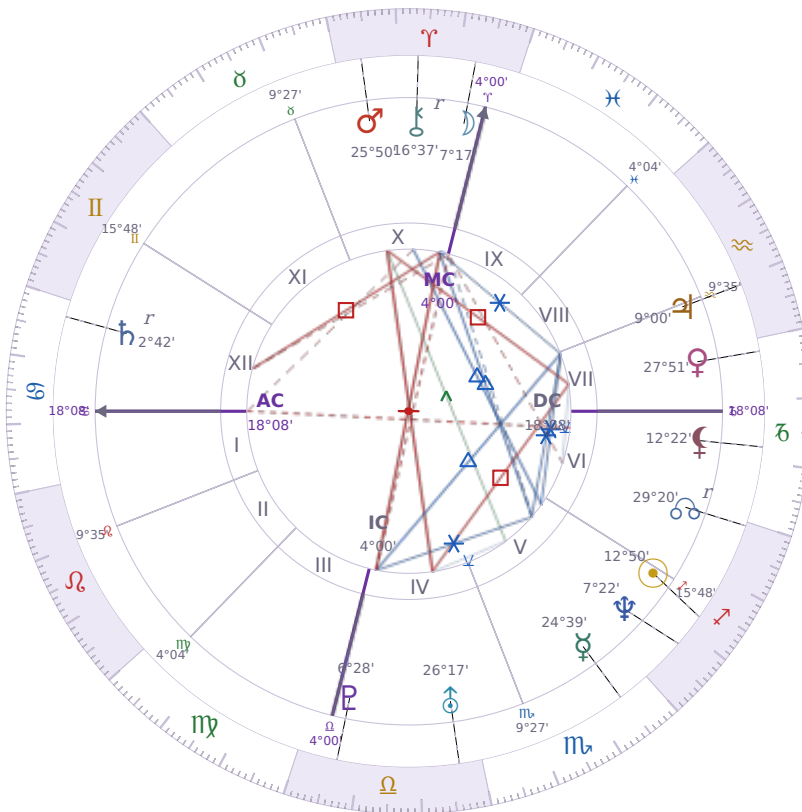

BIRTHDAY YEAR CHART

Tyra Lynne Banks

American television personality, producer, and former model

♊ Sagittarius December 4, 1973 19:13 Inglewood

3 December 2252 · 14:00 (22:00 UTC) · Inglewood

Solar ASC ♏ Scorpio · MC ♌ Leo

NATAL PLANETS

☉ Sun	in	♊ Sagittarius	12°50'
☾ Moon	in	♈ Aries	7°17'
☿ Mercury	in	♏ Scorpio	24°39'
♀ Venus	in	♑ Capricorn	27°51'
♂ Mars	in	♈ Aries	25°50'
♃ Jupiter	in	♒ Aquarius	9°00'
♄ Saturn	in	♋ Cancer	2°42'

BIRTHDAY YEAR CHART PLANETS

☉ Sun	in	♏ Scorpio	12°50'
☾ Moon	in	♈ Aries	7°17'
☿ Mercury	in	♏ Scorpio	24°39'
♀ Venus	in	♑ Capricorn	27°51'
♂ Mars	in	♈ Aries	25°50'
♃ Jupiter	in	♒ Aquarius	9°00'
♄ Saturn	in	♋ Cancer	2°42'

♅ Uranus	in	♎	Libra	26°17'
♆ Neptune	in	♐	Sagittarius	7°22'
♇ Pluto	in	♎	Libra	6°28'
♄ Chiron	in	♈	Aries	16°37'
♁ North Node	in	♐	Sagittarius	29°20'
♁ Lilith	in	♑	Capricorn	12°22'

SOLAR ANALYSIS

Solar ASC ♏ Scorpio → natal H4 — Home & Family