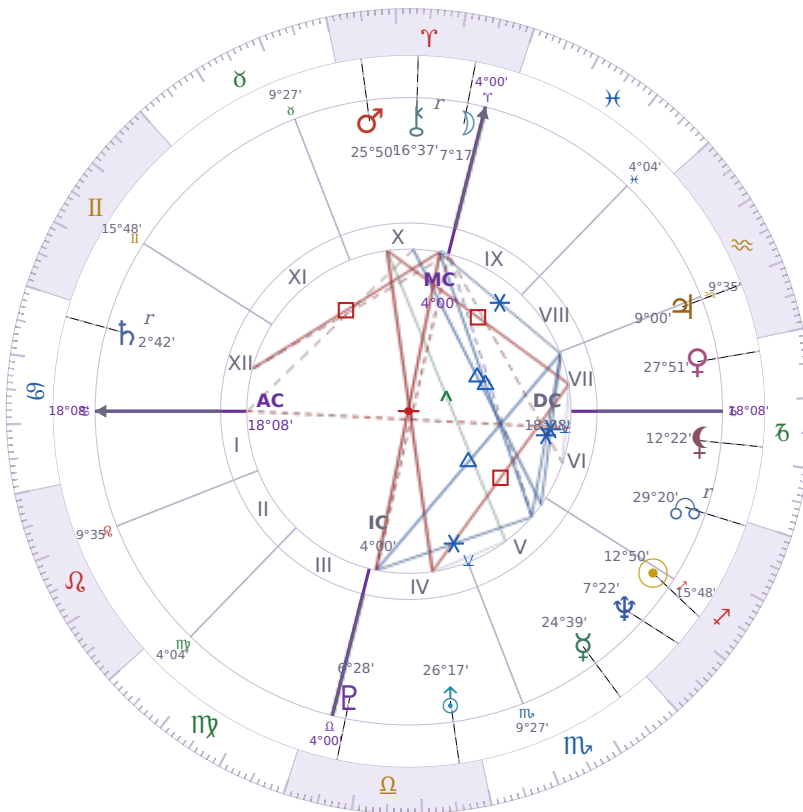

BIRTHDAY YEAR CHART

Tyra Lynne Banks

American television personality, producer, and former model

♊ Sagittarius December 4, 1973 19:13 Inglewood

3 December 2270 · 14:00 (22:00 UTC) · Inglewood

Solar ASC ♏ Scorpio · MC ♌ Leo

NATAL PLANETS

☉ Sun	in	♏	Sagittarius	12°50'
☾ Moon	in	♈	Aries	7°17'
☿ Mercury	in	♏	Scorpio	24°39'
♀ Venus	in	♐	Capricorn	27°51'
♂ Mars	in	♈	Aries	25°50'
♃ Jupiter	in	♒	Aquarius	9°00'
♄ Saturn	in	♋	Cancer	2°42'

BIRTHDAY YEAR CHART PLANETS

☉ Sun	in	♏	Scorpio	12°50'
☾ Moon	in	♈	Aries	7°17'
☿ Mercury	in	♏	Scorpio	24°39'
♀ Venus	in	♐	Capricorn	27°51'
♂ Mars	in	♈	Aries	25°50'
♃ Jupiter	in	♒	Aquarius	9°00'
♄ Saturn	in	♋	Cancer	2°42'

♅ Uranus	in	♎	Libra	26°17'
♆ Neptune	in	♐	Sagittarius	7°22'
♇ Pluto	in	♎	Libra	6°28'
♄ Chiron	in	♈	Aries	16°37'
♁ North Node	in	♐	Sagittarius	29°20'
♁ Lilith	in	♐	Capricorn	12°22'

SOLAR ANALYSIS

Solar ASC ♏ Scorpio → natal H4 — Home & Family