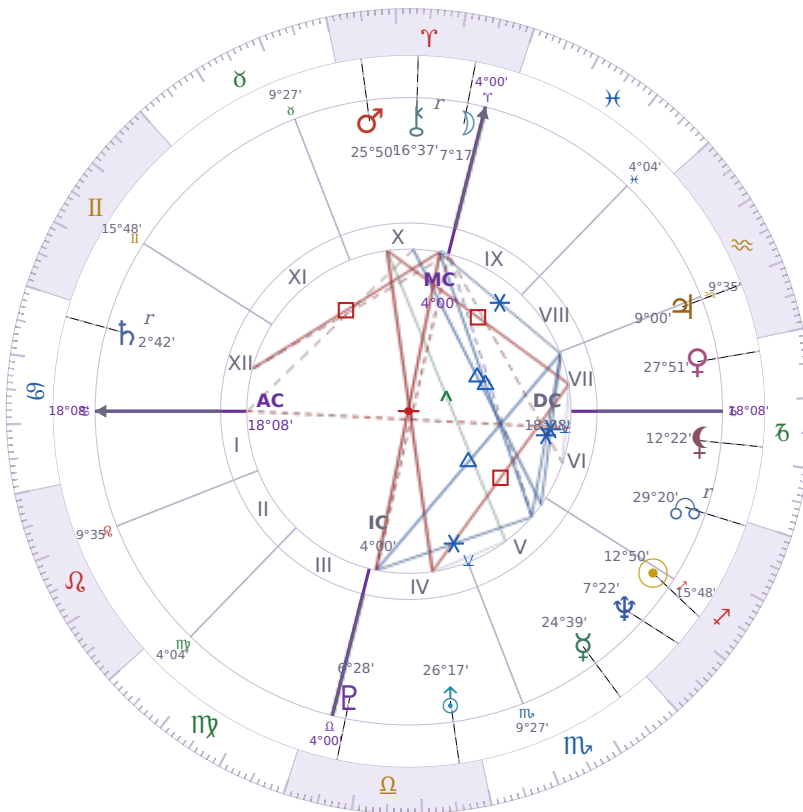

BIRTHDAY YEAR CHART

Tyra Lynne Banks

American television personality, producer, and former model

♊ Sagittarius December 4, 1973 19:13 Inglewood

3 December 2312 · 14:00 (22:00 UTC) · Inglewood

Solar ASC ♏ Scorpio · MC ♌ Leo

NATAL PLANETS

| | | | |
|-----------|----|---------------|--------|
| ☉ Sun | in | ♐ Sagittarius | 12°50' |
| ☾ Moon | in | ♈ Aries | 7°17' |
| ☿ Mercury | in | ♏ Scorpio | 24°39' |
| ♀ Venus | in | ♑ Capricorn | 27°51' |
| ♂ Mars | in | ♈ Aries | 25°50' |
| ♃ Jupiter | in | ♒ Aquarius | 9°00' |
| ♄ Saturn | in | ♋ Cancer | 2°42' |

BIRTHDAY YEAR CHART PLANETS

| | | | |
|-----------|----|---------------|--------|
| ☉ Sun | in | ♐ Sagittarius | 12°50' |
| ☾ Moon | in | ♈ Aries | 7°17' |
| ☿ Mercury | in | ♏ Scorpio | 24°39' |
| ♀ Venus | in | ♑ Capricorn | 27°51' |
| ♂ Mars | in | ♈ Aries | 25°50' |
| ♃ Jupiter | in | ♒ Aquarius | 9°00' |
| ♄ Saturn | in | ♋ Cancer | 2°42' |

SOLAR ANALYSIS

Solar ASC ♏ Scorpio → natal H4 — Home & Family

The year turns inward, toward home, family, and your emotional foundations. **Domestic changes, family dynamics, and questions of belonging** are the year's main themes. This may manifest as a move, renovation, shift in family relationships, or a deeper process of returning to your roots. Security and private life become more important than public achievement. **Building a stable inner foundation** is the work of this year — everything else flows from whether you feel at home within yourself.