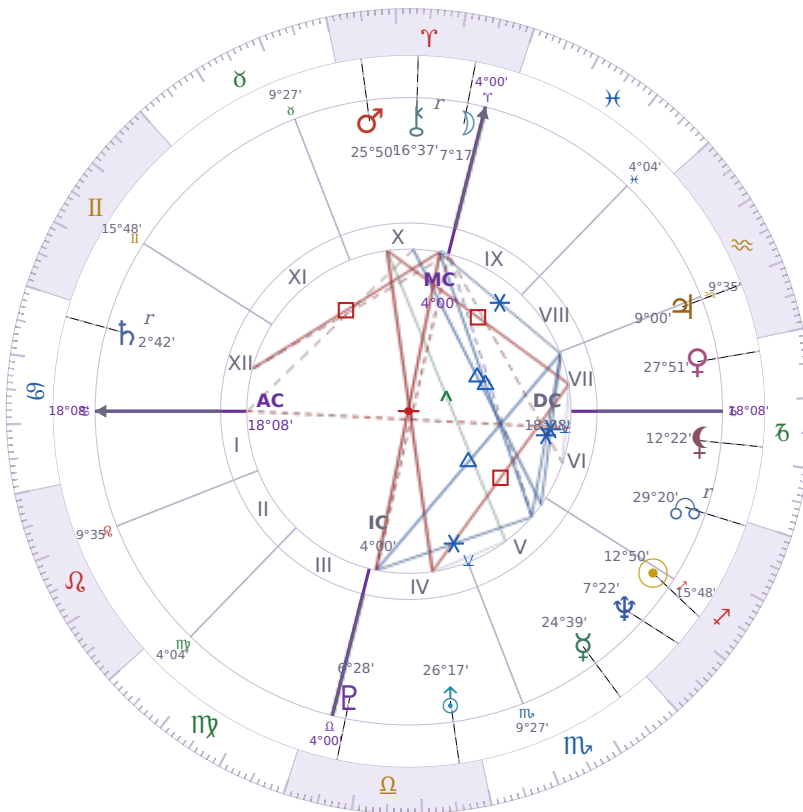

BIRTHDAY YEAR CHART

Tyra Lynne Banks

American television personality, producer, and former model

♊ Sagittarius December 4, 1973 19:13 Inglewood

3 December 2325 · 14:00 (22:00 UTC) · Inglewood

Solar ASC ♏ Scorpio · MC ♌ Leo

NATAL PLANETS

☉ Sun	in	♊ Sagittarius	12°50'
☾ Moon	in	♈ Aries	7°17'
☿ Mercury	in	♏ Scorpio	24°39'
♀ Venus	in	♑ Capricorn	27°51'
♂ Mars	in	♈ Aries	25°50'
♃ Jupiter	in	♒ Aquarius	9°00'
♄ Saturn	in	♋ Cancer	2°42'

BIRTHDAY YEAR CHART PLANETS

☉ Sun	in	♏ Scorpio	12°50'
☾ Moon	in	♈ Aries	7°17'
☿ Mercury	in	♏ Scorpio	24°39'
♀ Venus	in	♑ Capricorn	27°51'
♂ Mars	in	♈ Aries	25°50'
♃ Jupiter	in	♒ Aquarius	9°00'
♄ Saturn	in	♋ Cancer	2°42'

♅ Uranus	in	♎	Libra	26°17'
♆ Neptune	in	♐	Sagittarius	7°22'
♇ Pluto	in	♎	Libra	6°28'
♄ Chiron	in	♈	Aries	16°37'
♁ North Node	in	♐	Sagittarius	29°20'
♁ Lilith	in	♑	Capricorn	12°22'

SOLAR ANALYSIS

Solar ASC ♏ Scorpio → natal H4 — Home & Family