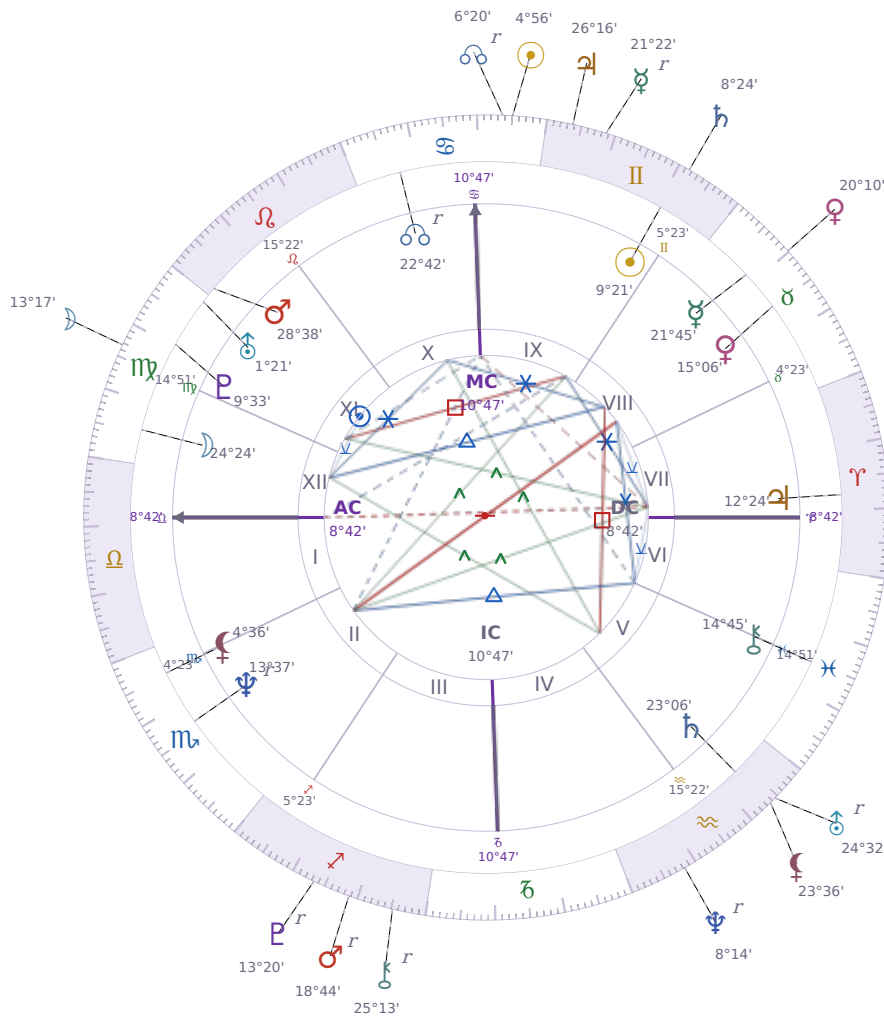

DAILY HOROSCOPE

Viktor Orbán

Prime Minister of Hungary (1998–2002; since 2010)

♊ Gemini May 31, 1963 14:00 Székesfehérvár

Tuesday, 26 June 2001

TRANSITS FOR TODAY

☉ Sun	in ♋ Cancer	4°56'44"
☾ Moon	in ♍ Virgo	13°17'36"
☿ Mercury	in ♊ Gemini Rx	21°22'55"
♀ Venus	in ♉ Taurus	20°10'07"
♂ Mars	in ♏ Sagittarius Rx	18°44'27"
♃ Jupiter	in ♊ Gemini	26°16'12"
♄ Saturn	in ♊ Gemini	8°24'31"

♅ Uranus	in ♒ Aquarius	Rx	24°32'02"
♆ Neptune	in ♒ Aquarius	Rx	8°14'18"
♇ Pluto	in ♐ Sagittarius	Rx	13°20'47"
♁ Chiron	in ♐ Sagittarius	Rx	25°13'42"
♁ NNode	in ♋ Cancer	Rx	6°20'20"
♁ Lilith	in ♒ Aquarius		23°36'51"