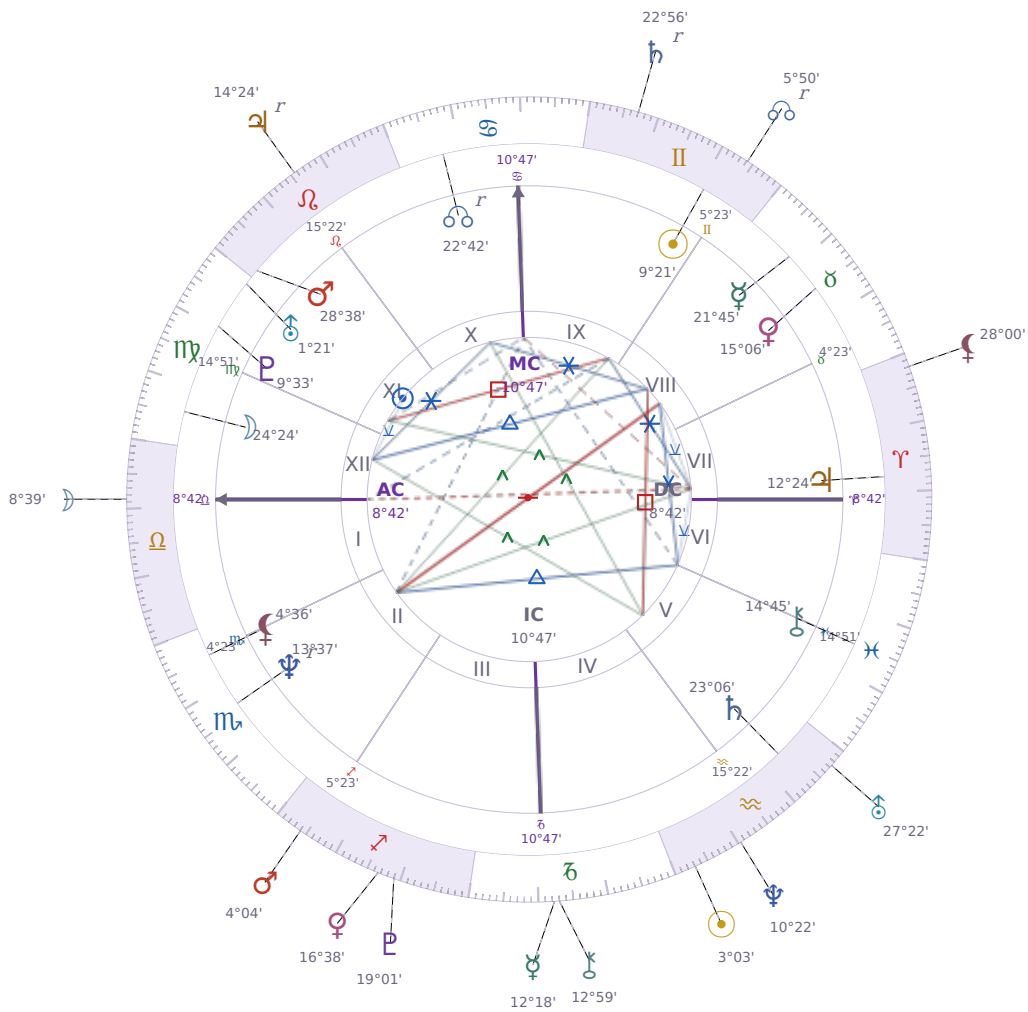

DAILY HOROSCOPE

Viktor Orbán

Prime Minister of Hungary (1998–2002; since 2010)

♊ Gemini May 31, 1963 14:00 Székesfehérvár

Thursday, 23 January 2003

TRANSITS FOR TODAY

☉ Sun	in ♒ Aquarius	3°03'26"
☾ Moon	in ♎ Libra	8°39'28"
☿ Mercury	in ♑ Capricorn	12°18'33"
♀ Venus	in ♐ Sagittarius	16°38'27"
♂ Mars	in ♐ Sagittarius	4°04'20"
♃ Jupiter	in ♌ Leo Rx	14°24'16"
♄ Saturn	in ♊ Gemini Rx	22°56'45"

♅ Uranus	in ♒ Aquarius	27°22'25"
♆ Neptune	in ♒ Aquarius	10°22'46"
♇ Pluto	in ♏ Sagittarius	19°01'36"
♁ Chiron	in ♐ Capricorn	12°59'23"
♊ NNode	in ♊ Gemini Rx	5°50'18"
♁ Lilith	in ♈ Aries	28°00'38"

NATAL PLANETS