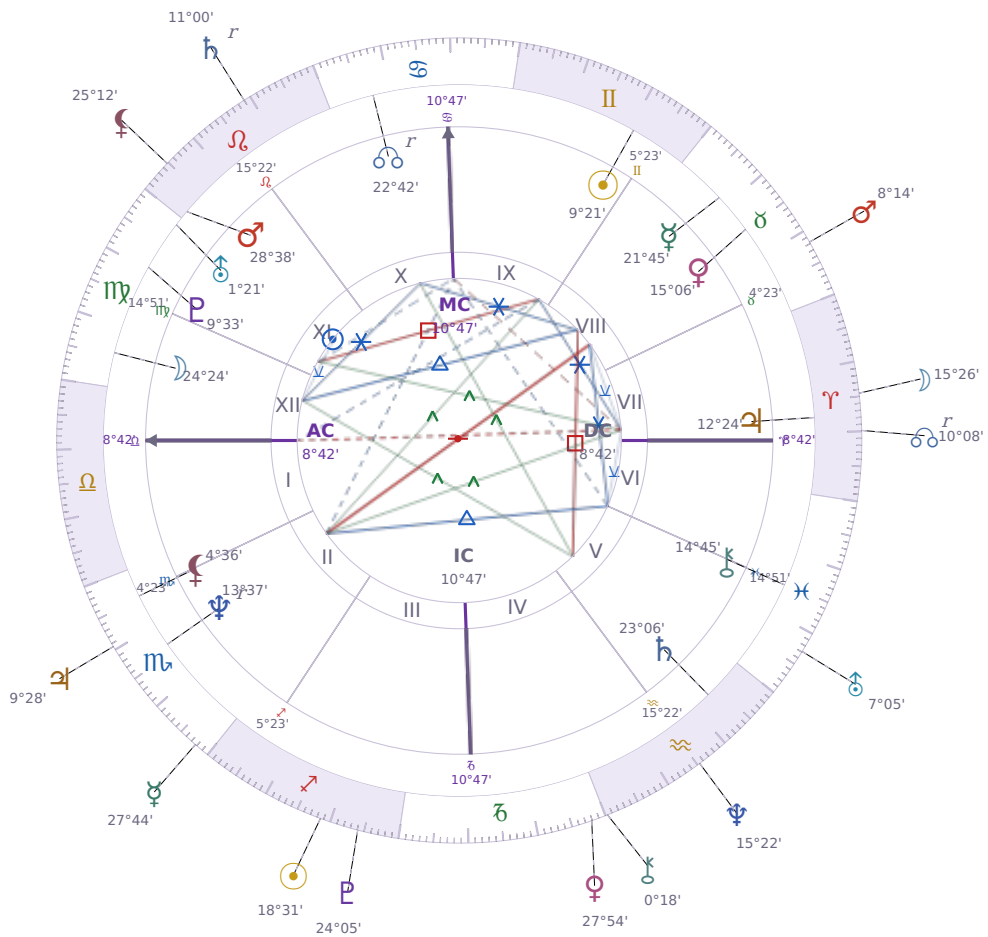

DAILY HOROSCOPE

Viktor Orbán

Prime Minister of Hungary (1998–2002; since 2010)

♊ Gemini May 31, 1963 14:00 Székesfehérvár

Saturday, 10 December 2005

TRANSITS FOR TODAY

☉ Sun	in ♏ Sagittarius	18°31'56"
☾ Moon	in ♈ Aries	15°26'46"
☿ Mercury	in ♏ Scorpio	27°44'52"
♀ Venus	in ♐ Capricorn	27°54'37"
♂ Mars	in ♉ Taurus	8°14'10"
♃ Jupiter	in ♏ Scorpio	9°28'50"
♄ Saturn	in ♌ Leo Rx	11°00'18"

♅ Uranus	in ♓ Pisces	7°05'53"
♆ Neptune	in ♒ Aquarius	15°22'05"
♇ Pluto	in ♏ Sagittarius	24°05'21"
♁ Chiron	in ♒ Aquarius	0°18'03"
♁ NNode	in ♈ Aries Rx	10°08'02"
♁ Lilith	in ♌ Leo	25°12'49"

NATAL PLANETS