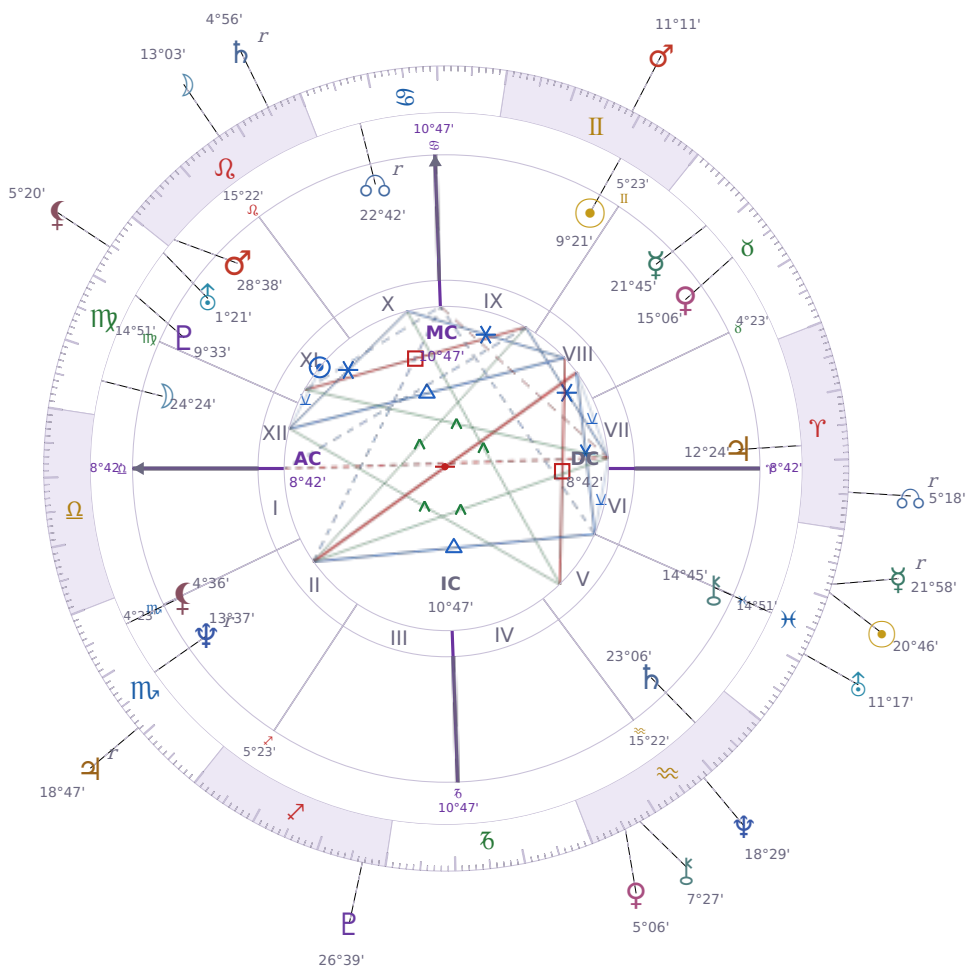

DAILY HOROSCOPE

Viktor Orbán

Prime Minister of Hungary (1998–2002; since 2010)

♊ Gemini May 31, 1963 14:00 Székesfehérvár

Saturday, 11 March 2006

TRANSITS FOR TODAY

☉ Sun	in ♓ Pisces	20°46'18"
☾ Moon	in ♌ Leo	13°03'02"
☿ Mercury	in ♓ Pisces Rx	21°58'35"
♀ Venus	in ♒ Aquarius	5°06'33"
♂ Mars	in ♊ Gemini	11°11'49"
♃ Jupiter	in ♏ Scorpio Rx	18°47'25"
♄ Saturn	in ♌ Leo Rx	4°56'21"

♅ Uranus	in ♓ Pisces	11°17'38"
♆ Neptune	in ♒ Aquarius	18°29'51"
♇ Pluto	in ♐ Sagittarius	26°39'56"
♁ Chiron	in ♒ Aquarius	7°27'05"
♊ NNode	in ♈ Aries Rx	5°18'57"
♁ Lilith	in ♍ Virgo	5°20'12"

NATAL PLANETS