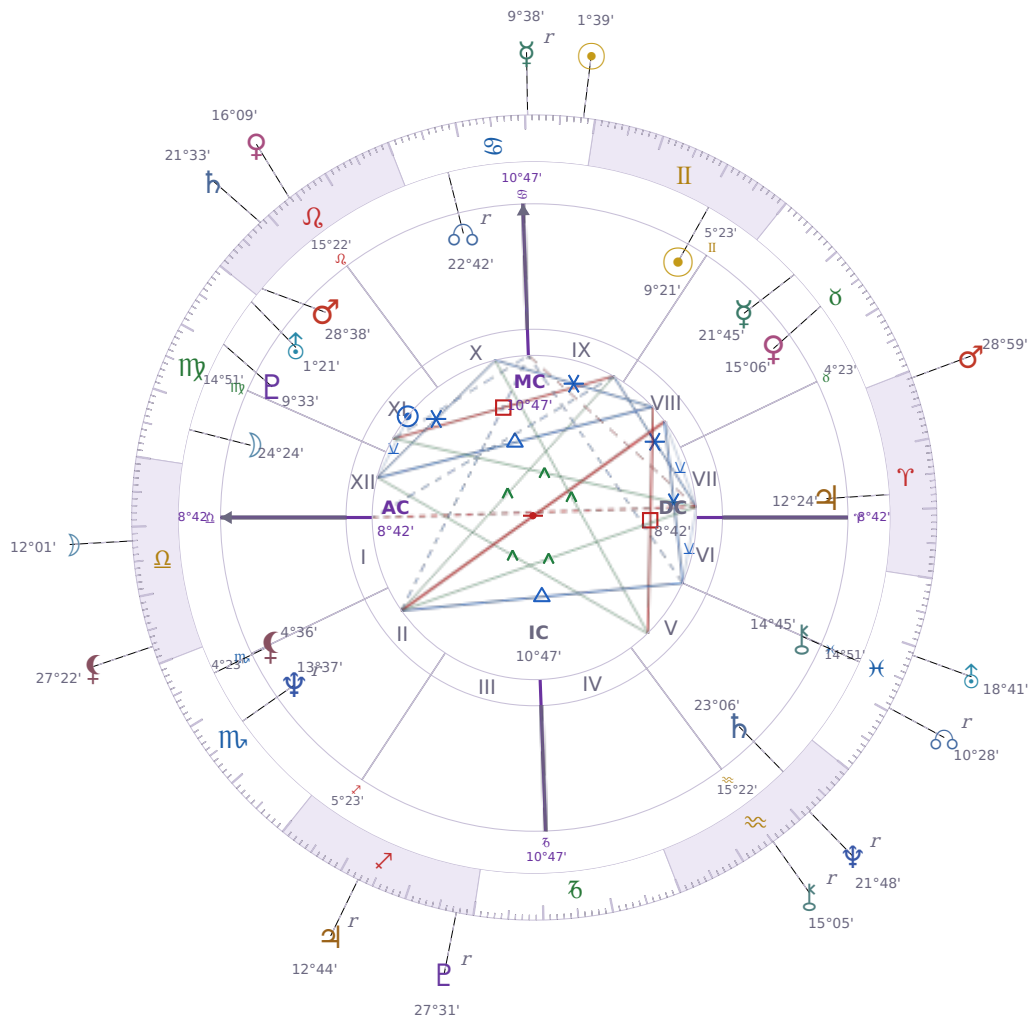

DAILY HOROSCOPE

## Viktor Orbán

Prime Minister of Hungary (1998–2002; since 2010)

♊ Gemini May 31, 1963 14:00 Székesfehérvár

**Saturday, 23 June 2007**

TRANSITS FOR TODAY

☉ Sun	in ♋ Cancer	1°39'56"
☾ Moon	in ♎ Libra	12°01'32"
☿ Mercury	in ♋ Cancer <b>Rx</b>	9°38'50"
♀ Venus	in ♌ Leo	16°09'27"
♂ Mars	in ♈ Aries	28°59'20"
♃ Jupiter	in ♐ Sagittarius <b>Rx</b>	12°44'57"
♄ Saturn	in ♌ Leo	21°33'53"

♅ Uranus	in ♓ Pisces	18°41'33"
♆ Neptune	in ♒ Aquarius Rx	21°48'33"
♇ Pluto	in ♐ Sagittarius Rx	27°31'56"
♁ Chiron	in ♒ Aquarius Rx	15°05'34"
♁ NNode	in ♓ Pisces Rx	10°28'56"
♁ Lilith	in ♎ Libra	27°22'16"