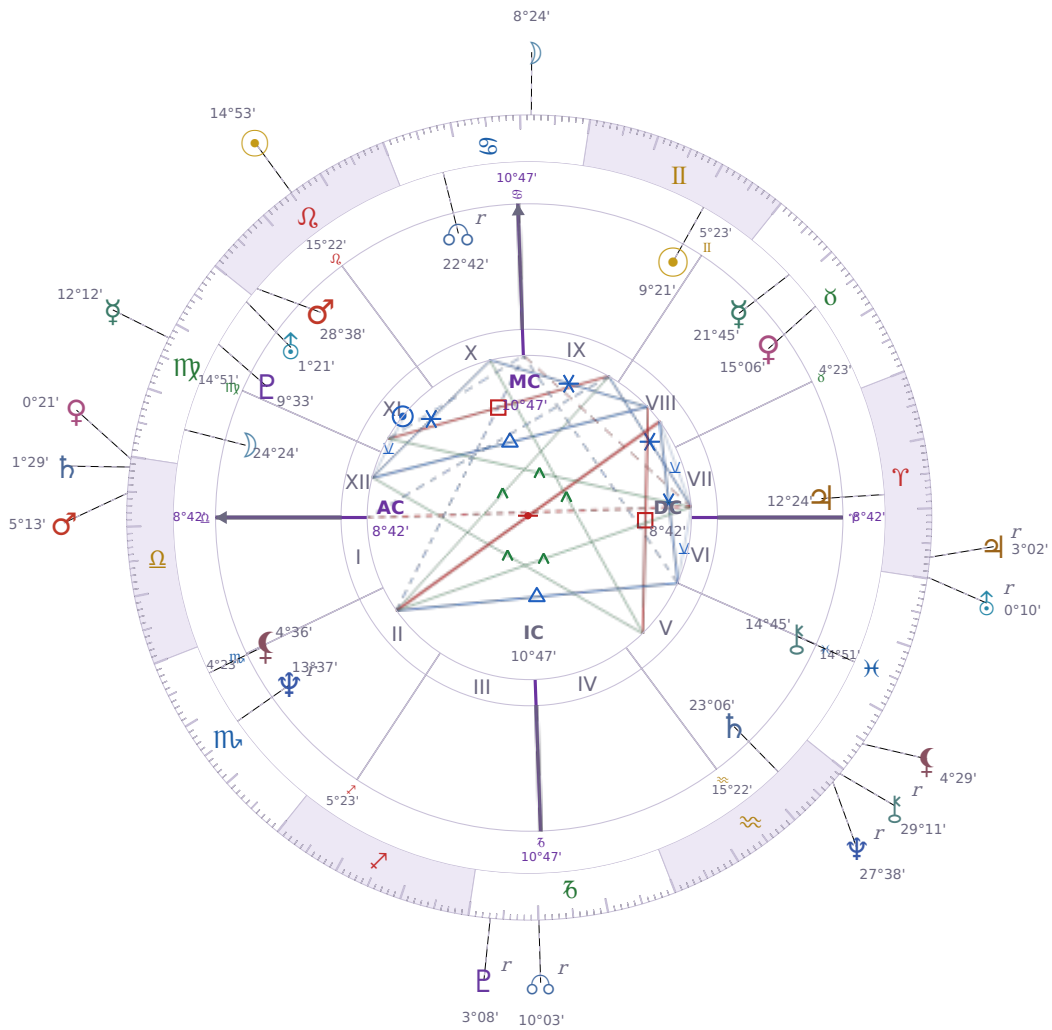

DAILY HOROSCOPE

Viktor Orbán

Prime Minister of Hungary (1998–2002; since 2010)

♊ Gemini May 31, 1963 14:00 Székesfehérvár

Saturday, 7 August 2010

TRANSITS FOR TODAY

☉ Sun	in ♌ Leo	14°53'15"
☾ Moon	in ♋ Cancer	8°24'00"
☿ Mercury	in ♍ Virgo	12°12'10"
♀ Venus	in ♎ Libra	0°21'11"
♂ Mars	in ♎ Libra	5°13'52"
♃ Jupiter	in ♈ Aries Rx	3°02'05"
♄ Saturn	in ♎ Libra	1°29'36"

♅ Uranus	in ♈ Aries Rx	0°10'34"
♆ Neptune	in ♒ Aquarius Rx	27°38'51"
♇ Pluto	in ♐ Capricorn Rx	3°08'10"
♁ Chiron	in ♒ Aquarius Rx	29°11'38"
♁ NNode	in ♐ Capricorn Rx	10°03'56"
♁ Lilith	in ♓ Pisces	4°29'31"