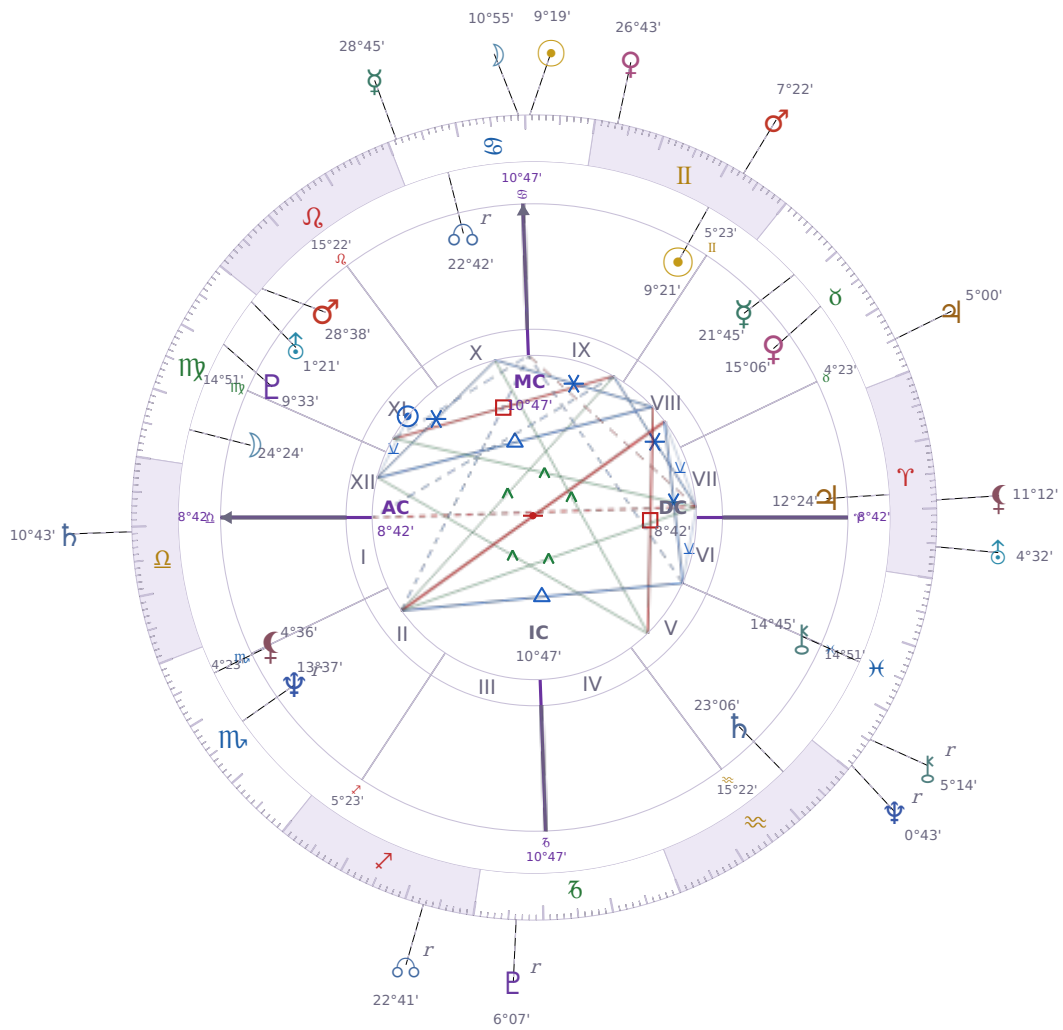

DAILY HOROSCOPE

Viktor Orbán

Prime Minister of Hungary (1998–2002; since 2010)

♊ Gemini May 31, 1963 14:00 Székesfehérvár

Friday, 1 July 2011

TRANSITS FOR TODAY

☉ Sun	in ♋ Cancer	9°19'47"
☾ Moon	in ♋ Cancer	10°56'00"
☿ Mercury	in ♋ Cancer	28°45'26"
♀ Venus	in ♊ Gemini	26°43'23"
♂ Mars	in ♊ Gemini	7°22'33"
♃ Jupiter	in ♉ Taurus	5°00'27"
♄ Saturn	in ♎ Libra	10°43'26"