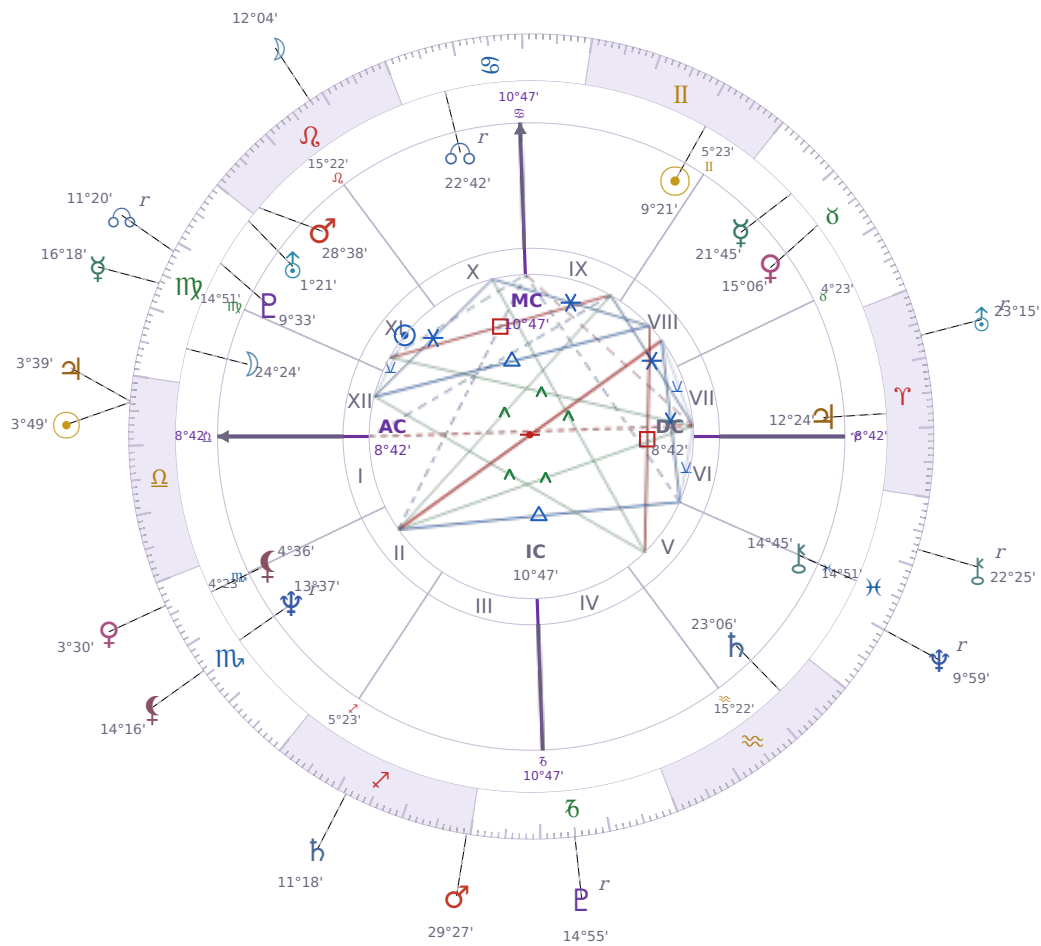

DAILY HOROSCOPE

## Viktor Orbán

Prime Minister of Hungary (1998–2002; since 2010)

♊ Gemini May 31, 1963 14:00 Székesfehérvár

**Monday, 26 September 2016**