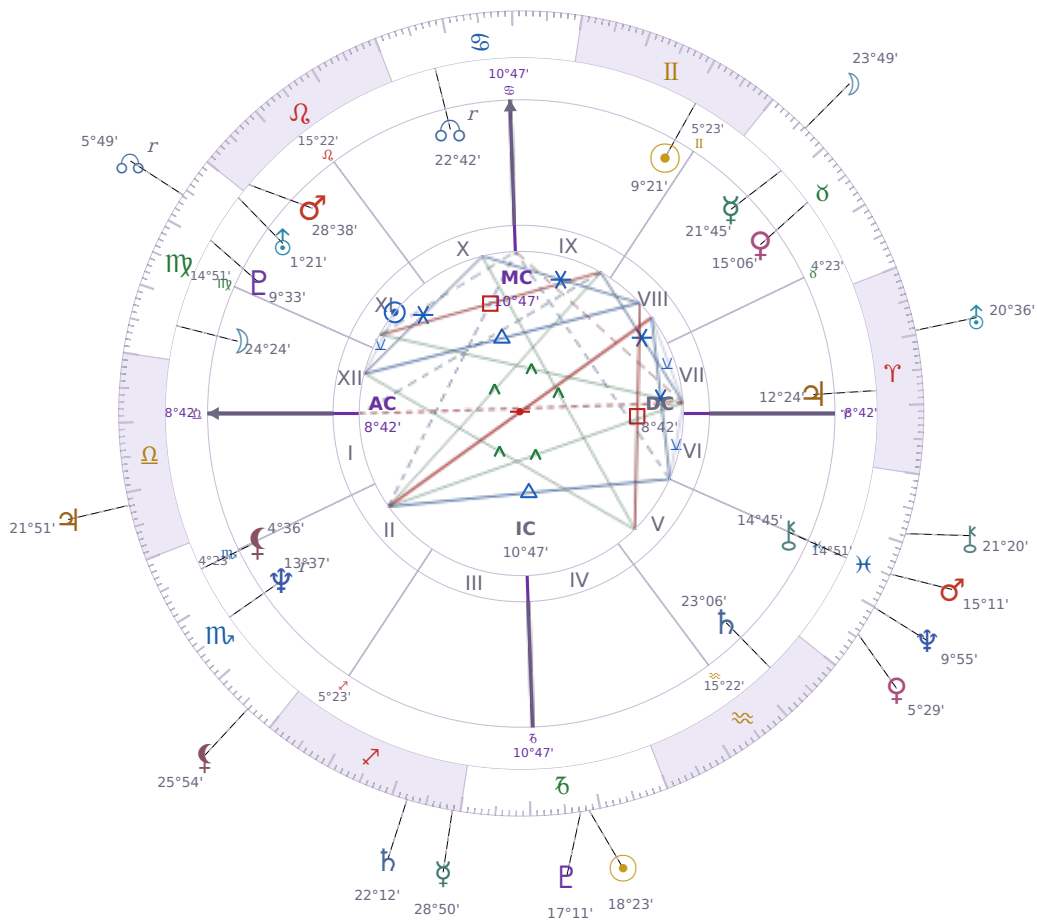

DAILY HOROSCOPE

Viktor Orbán

Prime Minister of Hungary (1998–2002; since 2010)

♊ Gemini May 31, 1963 14:00 Székesfehérvár

Sunday, 8 January 2017

TRANSITS FOR TODAY

☉ Sun	in ♑ Capricorn	18°24'00"
☾ Moon	in ♉ Taurus	23°49'56"
☿ Mercury	in ♏ Sagittarius	28°50'58"
♀ Venus	in ♓ Pisces	5°29'14"
♂ Mars	in ♓ Pisces	15°11'05"
♃ Jupiter	in ♎ Libra	21°51'55"
♄ Saturn	in ♏ Sagittarius	22°12'39"

♅ Uranus	in ♈ Aries	20°36'06"
♆ Neptune	in ♋ Pisces	9°55'06"
♇ Pluto	in ♐ Capricorn	17°11'59"
♁ Chiron	in ♋ Pisces	21°20'02"
♊ NNode	in ♍ Virgo Rx	5°49'45"
♁ Lilith	in ♏ Scorpio	25°54'28"

NATAL PLANETS