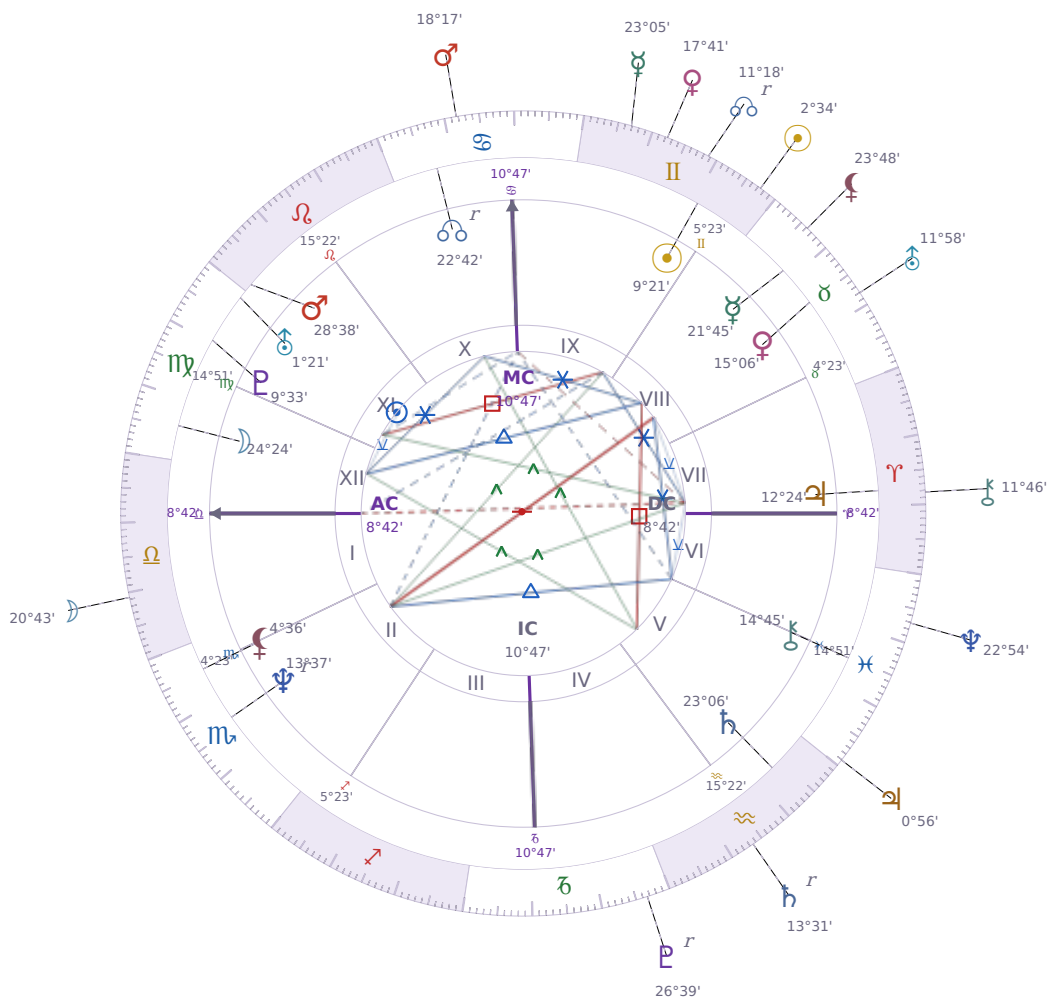

DAILY HOROSCOPE

Viktor Orbán

Prime Minister of Hungary (1998–2002; since 2010)

♊ Gemini May 31, 1963 14:00 Székesfehérvár

Sunday, 23 May 2021

TRANSITS FOR TODAY

☉ Sun	in ♊ Gemini	2°34'45"
☾ Moon	in ♎ Libra	20°43'36"
☿ Mercury	in ♊ Gemini	23°05'47"
♀ Venus	in ♊ Gemini	17°41'52"
♂ Mars	in ♋ Cancer	18°17'28"
♃ Jupiter	in ♓ Pisces	0°56'41"
♄ Saturn	in ♒ Aquarius Rx	13°31'02"

♅ Uranus	in ♉ Taurus	11°58'01"
♆ Neptune	in ♋ Pisces	22°54'08"
♇ Pluto	in ♏ Capricorn Rx	26°39'17"
♁ Chiron	in ♈ Aries	11°46'03"
♊ NNode	in ♊ Gemini Rx	11°18'43"
♁ Lilith	in ♉ Taurus	23°48'37"

NATAL PLANETS