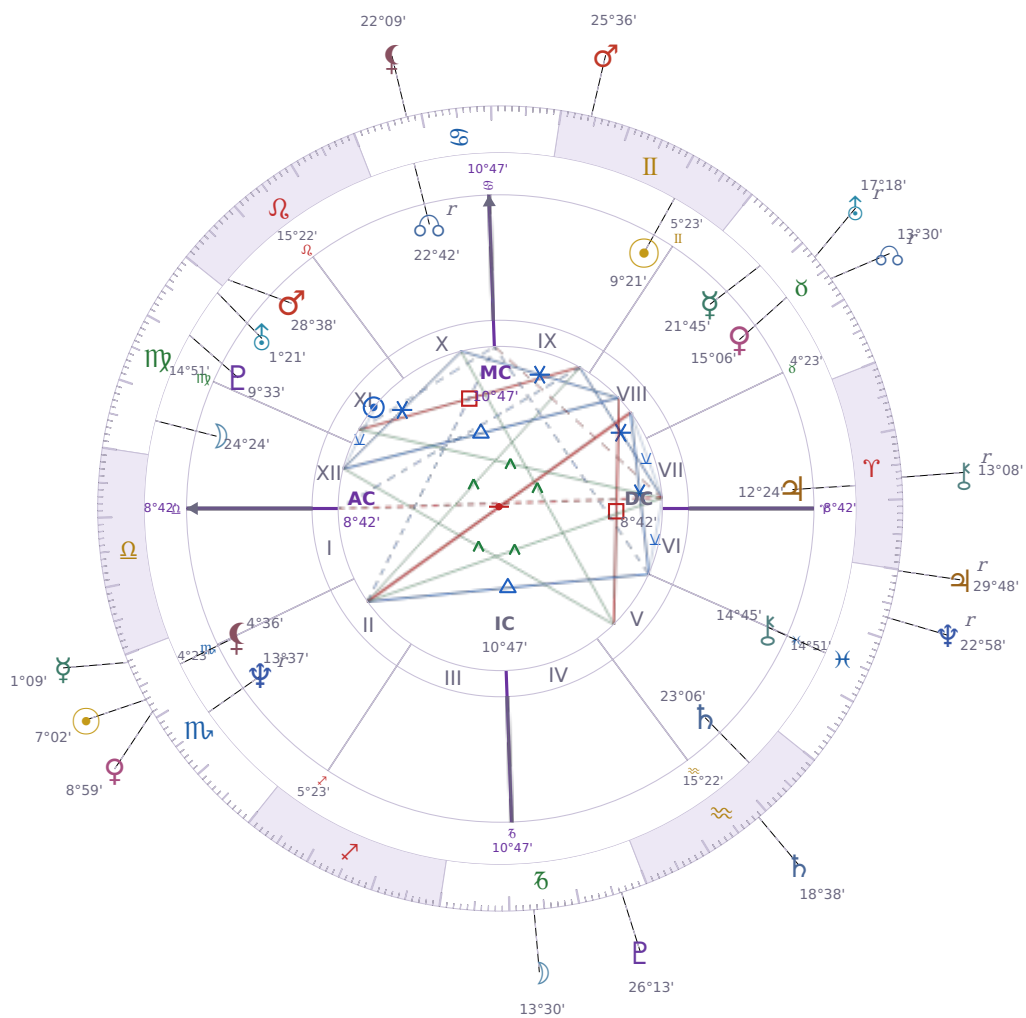

DAILY HOROSCOPE

Viktor Orbán

Prime Minister of Hungary (1998–2002; since 2010)

♊ Gemini May 31, 1963 14:00 Székesfehérvár

Sunday, 30 October 2022

TRANSITS FOR TODAY

☉ Sun	in ♏ Scorpio	7°02'33"
☾ Moon	in ♑ Capricorn	13°30'58"
☿ Mercury	in ♏ Scorpio	1°09'35"
♀ Venus	in ♏ Scorpio	8°59'16"
♂ Mars	in ♊ Gemini	25°36'50"
♃ Jupiter	in ♓ Pisces Rx	29°48'33"
♄ Saturn	in ♒ Aquarius	18°38'06"

♅ Uranus	in ♉ Taurus Rx	17°18'54"
♆ Neptune	in ♓ Pisces Rx	22°58'07"
♇ Pluto	in ♑ Capricorn	26°13'49"
♁ Chiron	in ♈ Aries Rx	13°08'55"
♁ NNode	in ♉ Taurus Rx	13°30'45"
♁ Lilith	in ♋ Cancer	22°09'12"

NATAL PLANETS

♁ NNode ♂ Opposition ♆ natal Neptune

Right now you are **caught between what you want to believe and what actually works**, and it is making you second-guess your choices. You may find yourself drawn to unrealistic plans or people who promise too much, only to hit a practical wall that forces you to face facts. Over the coming weeks, this friction will push you to get honest about where you are avoiding reality and to build something more solid instead.