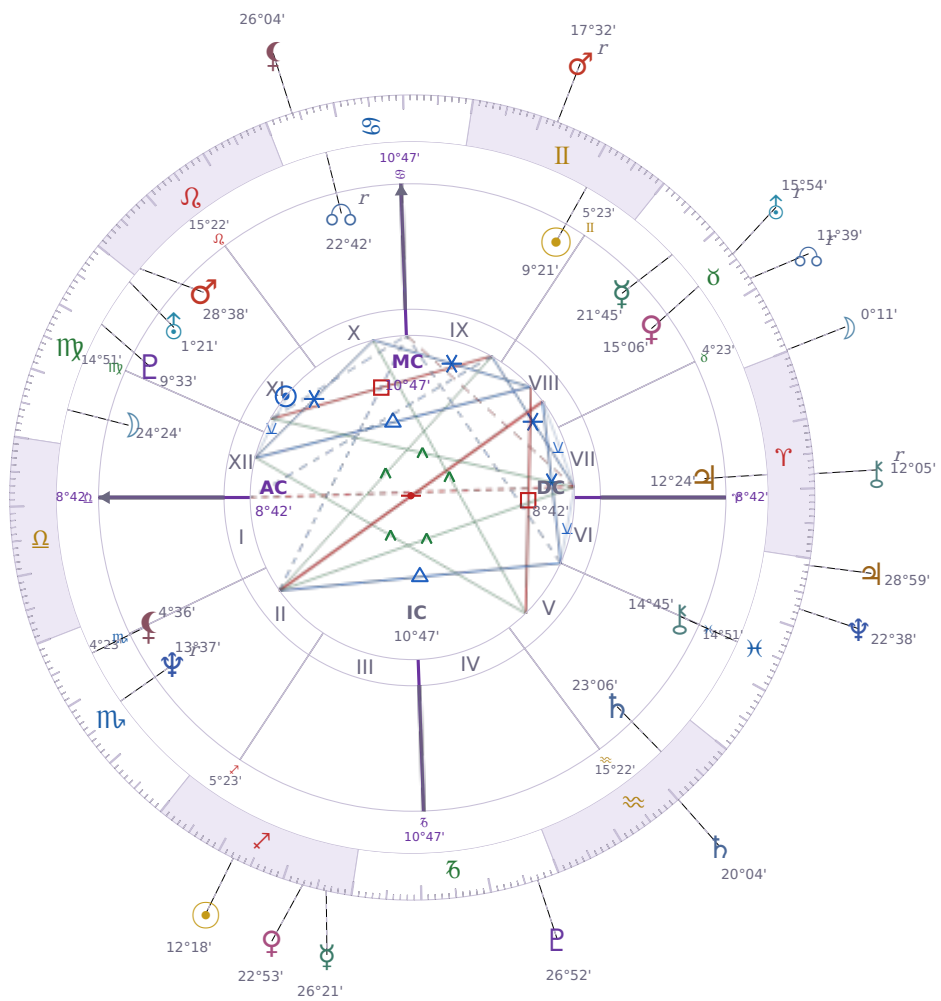

DAILY HOROSCOPE

Viktor Orbán

Prime Minister of Hungary (1998–2002; since 2010)

♊ Gemini May 31, 1963 14:00 Székesfehérvár

Sunday, 4 December 2022

TRANSITS FOR TODAY

☉ Sun	in ♐ Sagittarius	12°18'16"
☾ Moon	in ♉ Taurus	0°11'48"
☿ Mercury	in ♐ Sagittarius	26°21'42"
♀ Venus	in ♐ Sagittarius	22°53'44"
♂ Mars	in ♊ Gemini Rx	17°32'17"
♃ Jupiter	in ♓ Pisces	28°59'28"
♄ Saturn	in ♒ Aquarius	20°04'51"

♅ Uranus	in ♉ Taurus Rx	15°54'56"
♆ Neptune	in ♓ Pisces	22°38'42"
♇ Pluto	in ♑ Capricorn	26°52'02"
♁ Chiron	in ♈ Aries Rx	12°05'56"
♊ NNode	in ♉ Taurus Rx	11°39'34"
♁ Lilith	in ♋ Cancer	26°04'17"

NATAL PLANETS