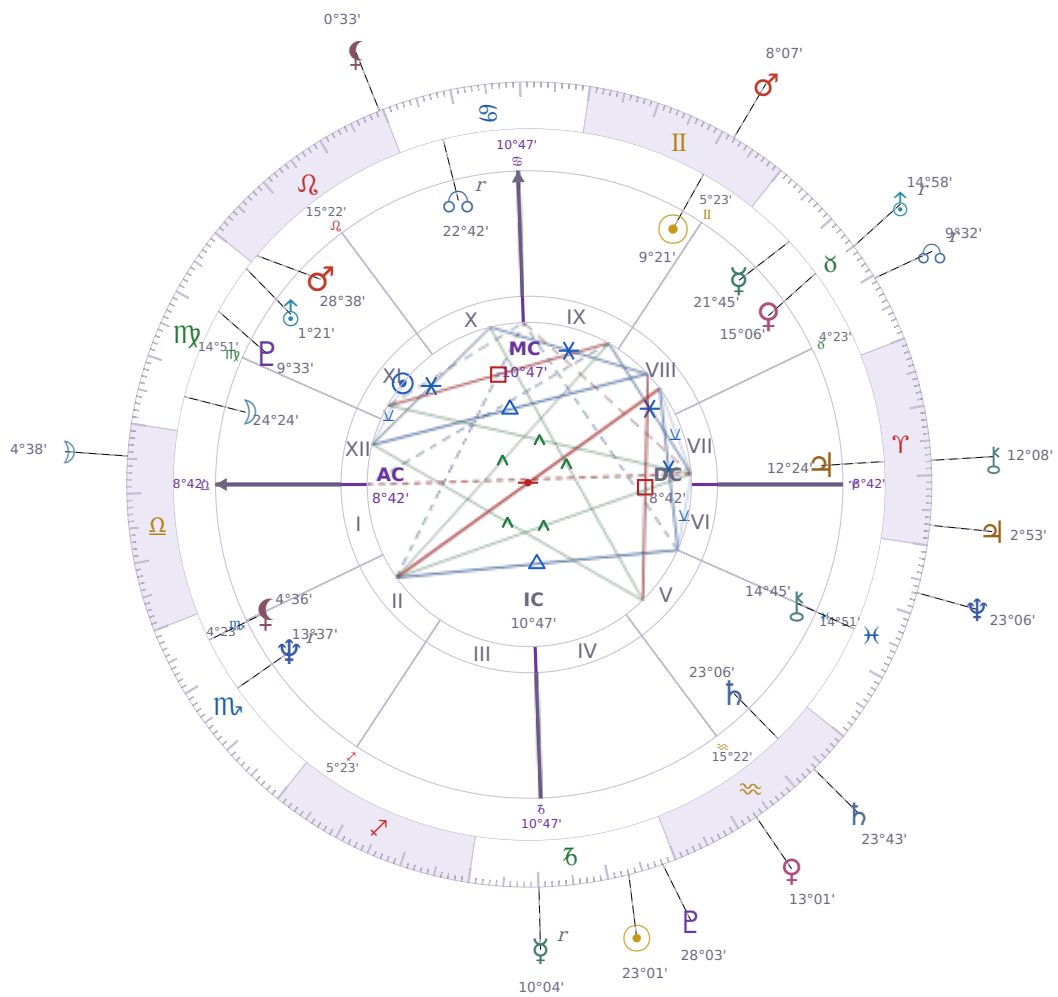

DAILY HOROSCOPE

Viktor Orbán

Prime Minister of Hungary (1998–2002; since 2010)

♊ Gemini May 31, 1963 14:00 Székesfehérvár

Friday, 13 January 2023

TRANSITS FOR TODAY

☉ Sun	in ♑ Capricorn	23°01'09"
☾ Moon	in ♎ Libra	4°38'36"
☿ Mercury	in ♑ Capricorn Rx	10°04'42"
♀ Venus	in ♒ Aquarius	13°01'21"
♂ Mars	in ♊ Gemini	8°07'54"
♃ Jupiter	in ♈ Aries	2°53'53"
♄ Saturn	in ♒ Aquarius	23°43'49"

♅ Uranus	in ♉ Taurus Rx	14°58'47"
♆ Neptune	in ♓ Pisces	23°06'37"
♇ Pluto	in ♑ Capricorn	28°03'38"
♁ Chiron	in ♈ Aries	12°08'20"
♊ NNode	in ♉ Taurus Rx	9°32'31"
♁ Lilith	in ♌ Leo	0°33'08"

NATAL PLANETS