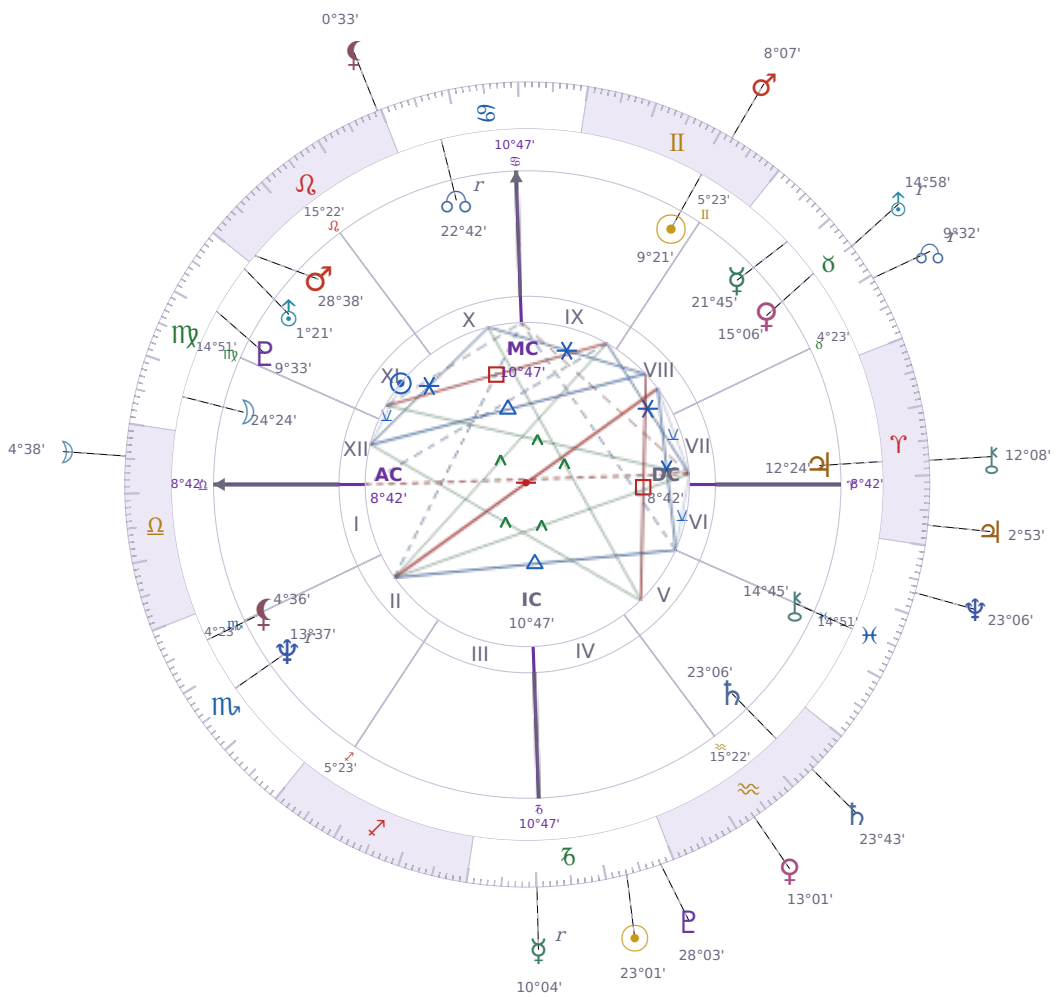

DAILY HOROSCOPE

Viktor Orbán

Prime Minister of Hungary (1998–2002; since 2010)

♊ Gemini May 31, 1963 14:00 Székesfehérvár

Friday, 13 January 2023

TRANSITS FOR TODAY

☉ Sun	in ♑ Capricorn	23°01'09"
☾ Moon	in ♎ Libra	4°38'36"
☿ Mercury	in ♑ Capricorn Rx	10°04'42"
♀ Venus	in ♒ Aquarius	13°01'21"
♂ Mars	in ♊ Gemini	8°07'54"
♃ Jupiter	in ♈ Aries	2°53'53"
♄ Saturn	in ♒ Aquarius	23°43'49"

♅ Uranus	in ♉ Taurus Rx	14°58'47"
♆ Neptune	in ♓ Pisces	23°06'37"
♇ Pluto	in ♑ Capricorn	28°03'38"
♁ Chiron	in ♈ Aries	12°08'20"
♊ NNode	in ♉ Taurus Rx	9°32'31"
♁ Lilith	in ♌ Leo	0°33'08"

NATAL PLANETS