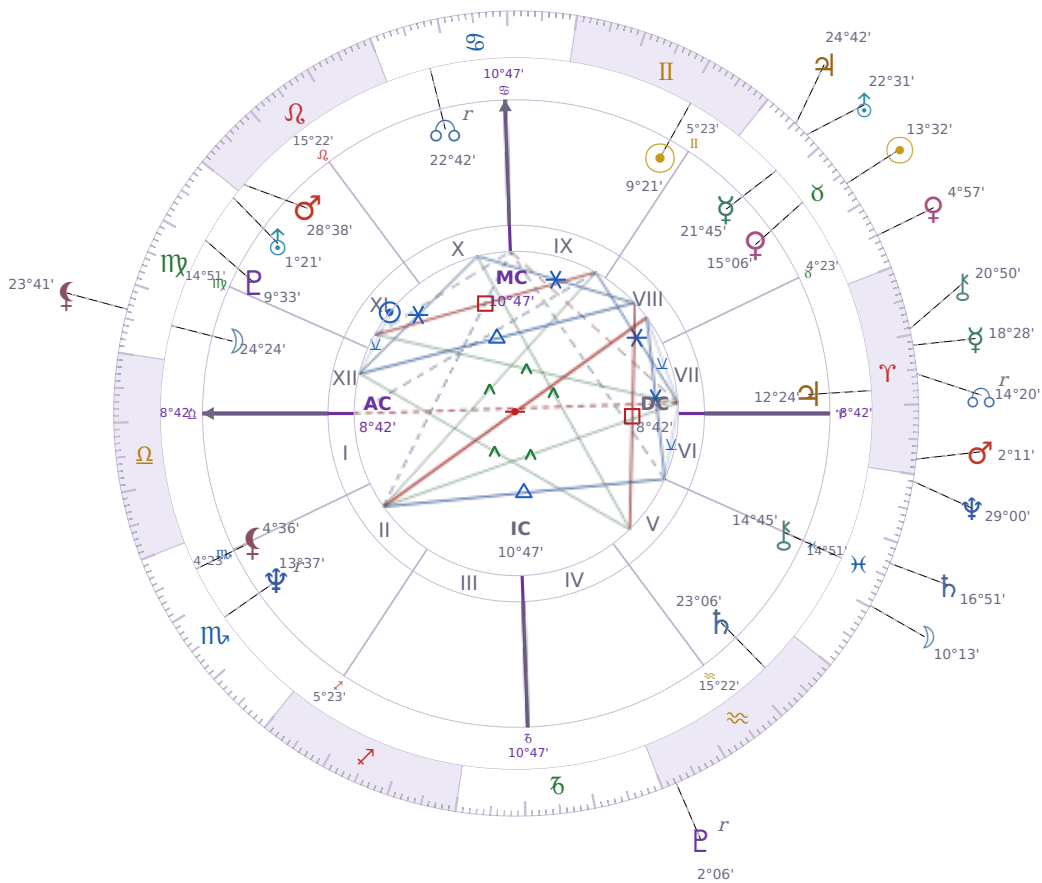

DAILY HOROSCOPE

Viktor Orbán

Prime Minister of Hungary (1998–2002; since 2010)

♊ Gemini May 31, 1963 14:00 Székesfehérvár

Friday, 3 May 2024

TRANSITS FOR TODAY

☉ Sun	in ♉ Taurus	13°32'21"
☾ Moon	in ♓ Pisces	10°13'34"
☿ Mercury	in ♈ Aries	18°28'05"
♀ Venus	in ♉ Taurus	4°57'09"
♂ Mars	in ♈ Aries	2°11'49"
♃ Jupiter	in ♉ Taurus	24°42'26"
♄ Saturn	in ♓ Pisces	16°51'10"

♅ Uranus	in ♉ Taurus	22°31'52"
♆ Neptune	in ♓ Pisces	29°00'11"
♇ Pluto	in ♒ Aquarius Rx	2°06'14"
♁ Chiron	in ♈ Aries	20°50'18"
♊ NNode	in ♈ Aries Rx	14°20'14"
♁ Lilith	in ♍ Virgo	23°41'37"

NATAL PLANETS