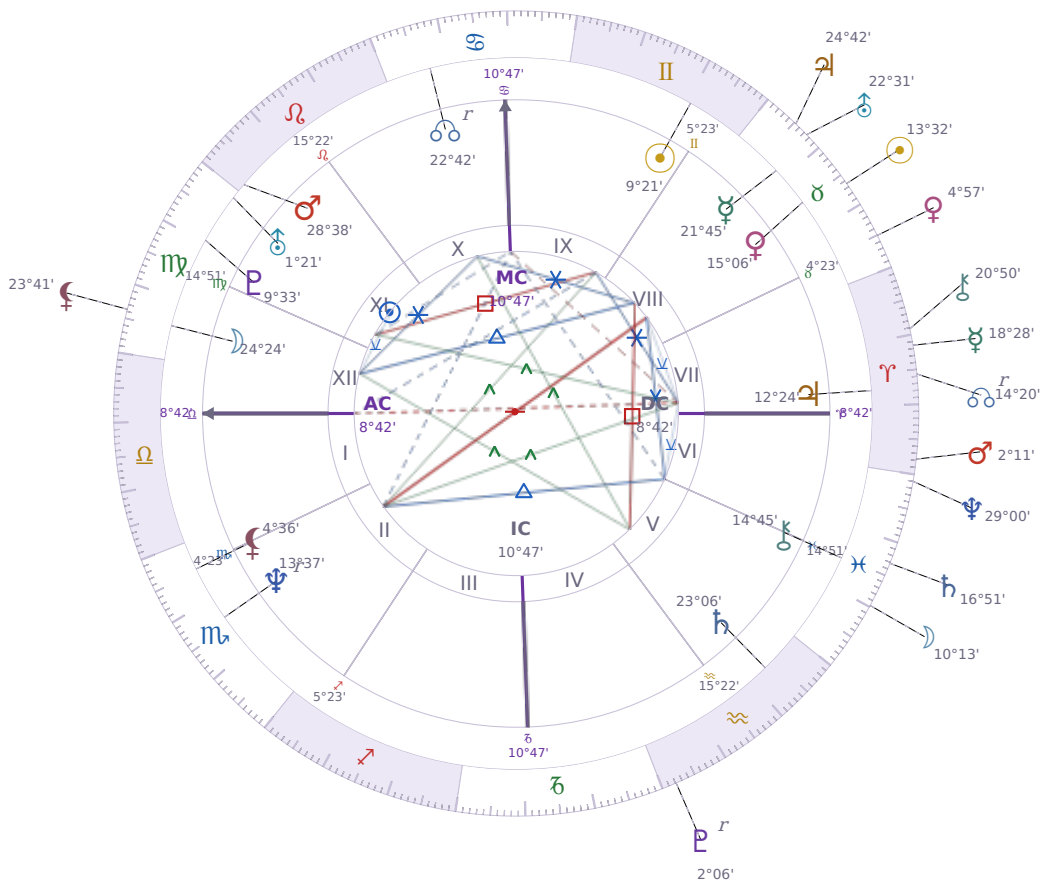

DAILY HOROSCOPE

## Viktor Orbán

Prime Minister of Hungary (1998–2002; since 2010)

♊ Gemini May 31, 1963 14:00 Székesfehérvár

Friday, 3 May 2024

### TRANSITS FOR TODAY

☉ Sun	in ♉ Taurus	13°32'21"
☾ Moon	in ♊ Pisces	10°13'34"
☿ Mercury	in ♈ Aries	18°28'05"
♀ Venus	in ♉ Taurus	4°57'09"
♂ Mars	in ♈ Aries	2°11'49"
♃ Jupiter	in ♉ Taurus	24°42'26"
♄ Saturn	in ♊ Pisces	16°51'10"