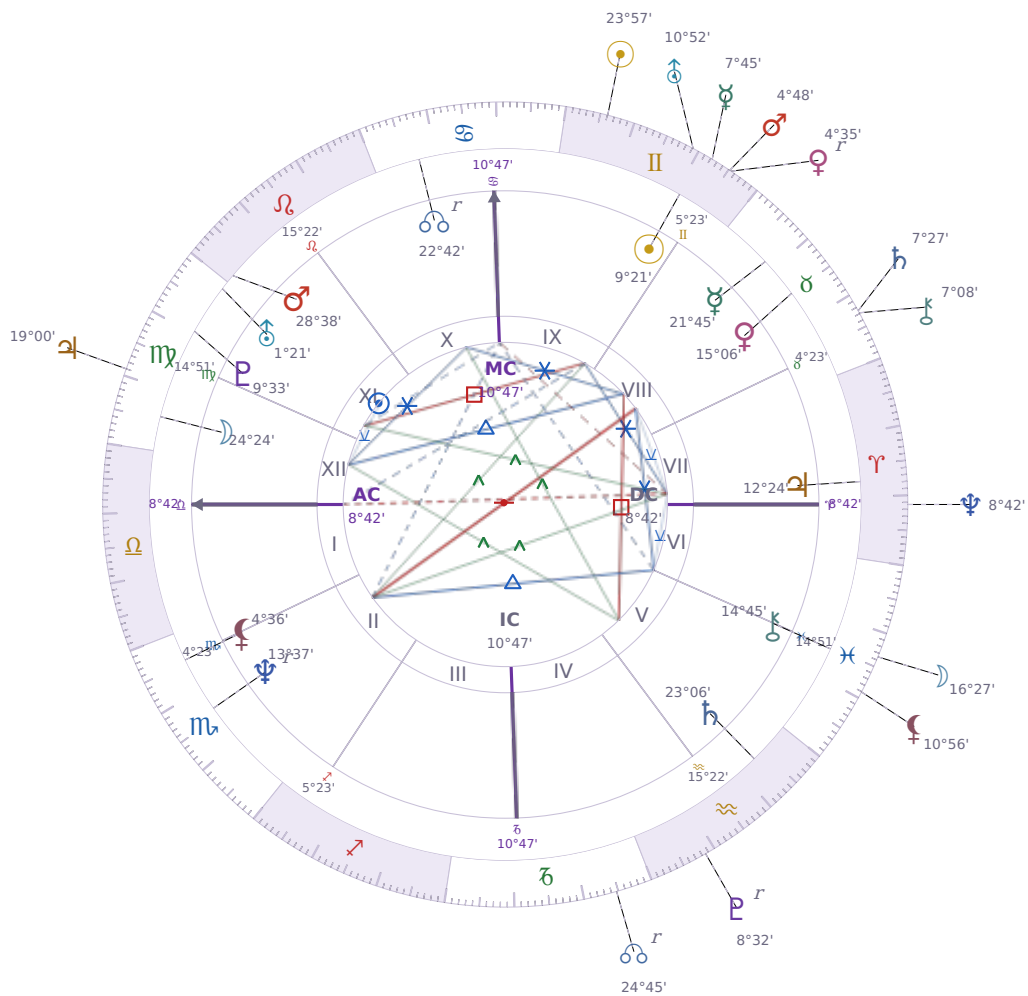

DAILY HOROSCOPE

Viktor Orbán

Prime Minister of Hungary (1998–2002; since 2010)

♊ Gemini May 31, 1963 14:00 Székesfehérvár

Wednesday, 14 June 2028

TRANSITS FOR TODAY

☉ Sun	in ♊ Gemini	23°57'04"
☾ Moon	in ♓ Pisces	16°27'47"
☿ Mercury	in ♊ Gemini	7°45'33"
♀ Venus	in ♊ Gemini Rx	4°35'03"
♂ Mars	in ♊ Gemini	4°48'13"
♃ Jupiter	in ♍ Virgo	19°00'02"
♄ Saturn	in ♉ Taurus	7°27'33"

♅ Uranus	in ♊ Gemini	10°52'56"
♆ Neptune	in ♈ Aries	8°42'06"
♇ Pluto	in ♒ Aquarius Rx	8°32'35"
♁ Chiron	in ♉ Taurus	7°08'12"
♁ NNode	in ♑ Capricorn Rx	24°45'12"
♁ Lilith	in ♋ Pisces	10°56'48"

NATAL PLANETS