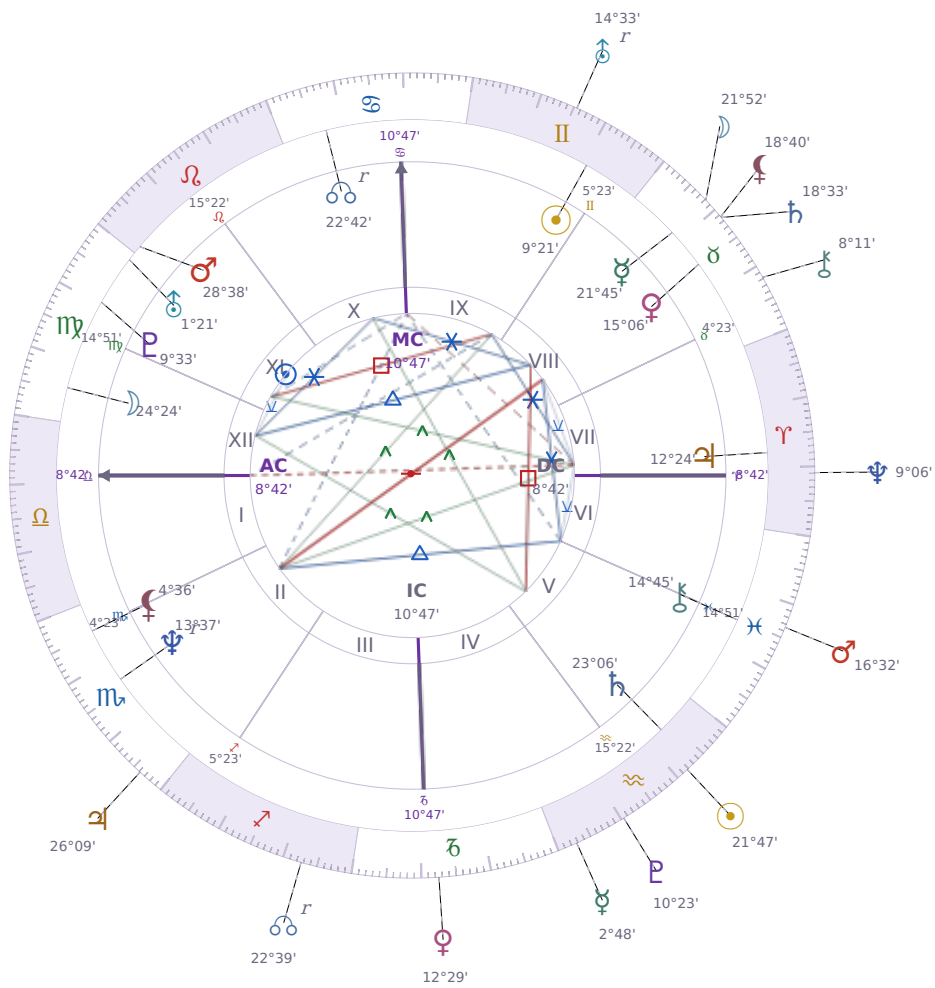

DAILY HOROSCOPE

## Viktor Orbán

Prime Minister of Hungary (1998–2002; since 2010)

♊ Gemini May 31, 1963 14:00 Székesfehérvár

**Sunday, 10 February 2030**

## KEY TRANSIT FACTORS