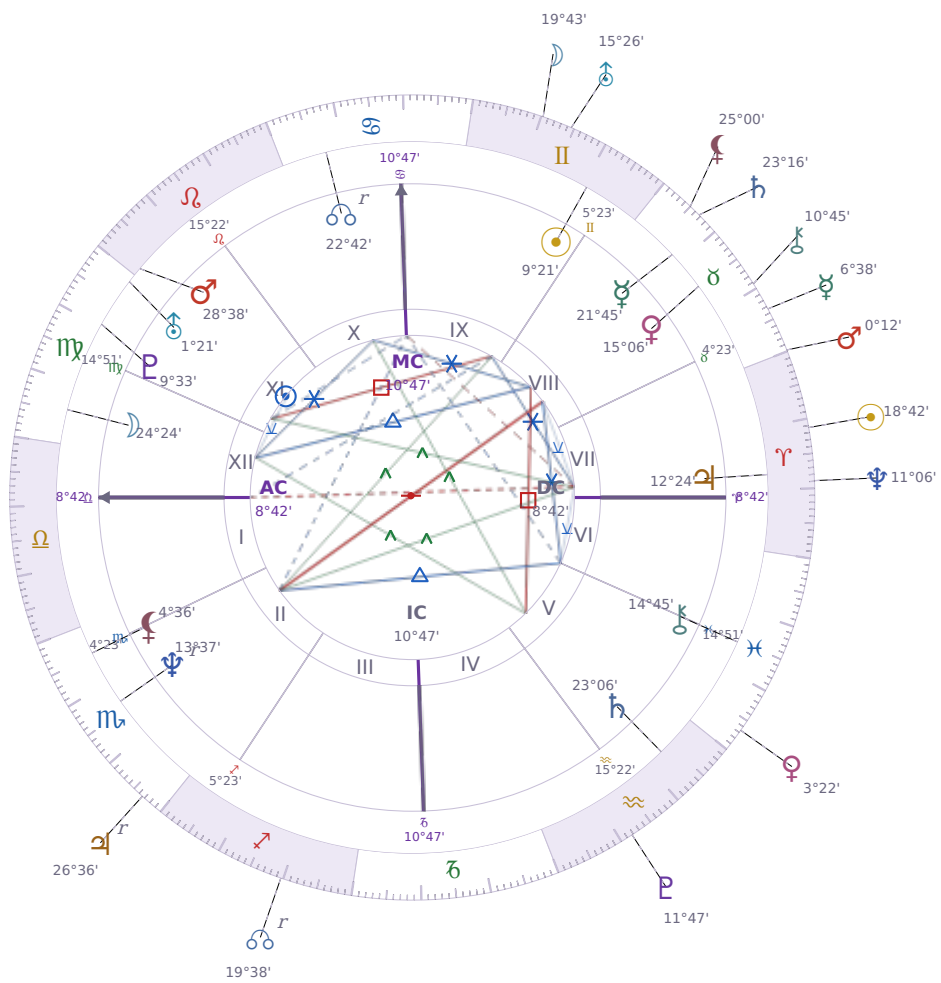

DAILY HOROSCOPE

Viktor Orbán

Prime Minister of Hungary (1998–2002; since 2010)

♊ Gemini May 31, 1963 14:00 Székesfehérvár

Monday, 8 April 2030

TRANSITS FOR TODAY

☉ Sun	in ♈ Aries	18°42'16"
☾ Moon	in ♊ Gemini	19°43'15"
☿ Mercury	in ♉ Taurus	6°38'02"
♀ Venus	in ♓ Pisces	3°22'36"
♂ Mars	in ♉ Taurus	0°12'13"
♃ Jupiter	in ♏ Scorpio Rx	26°36'33"
♄ Saturn	in ♉ Taurus	23°16'08"

♅ Uranus	in ♊ Gemini	15°26'03"
♆ Neptune	in ♈ Aries	11°06'28"
♇ Pluto	in ♒ Aquarius	11°47'31"
♁ Chiron	in ♉ Taurus	10°45'43"
♁ NNode	in ♐ Sagittarius Rx	19°38'43"
♁ Lilith	in ♉ Taurus	25°00'38"

NATAL PLANETS