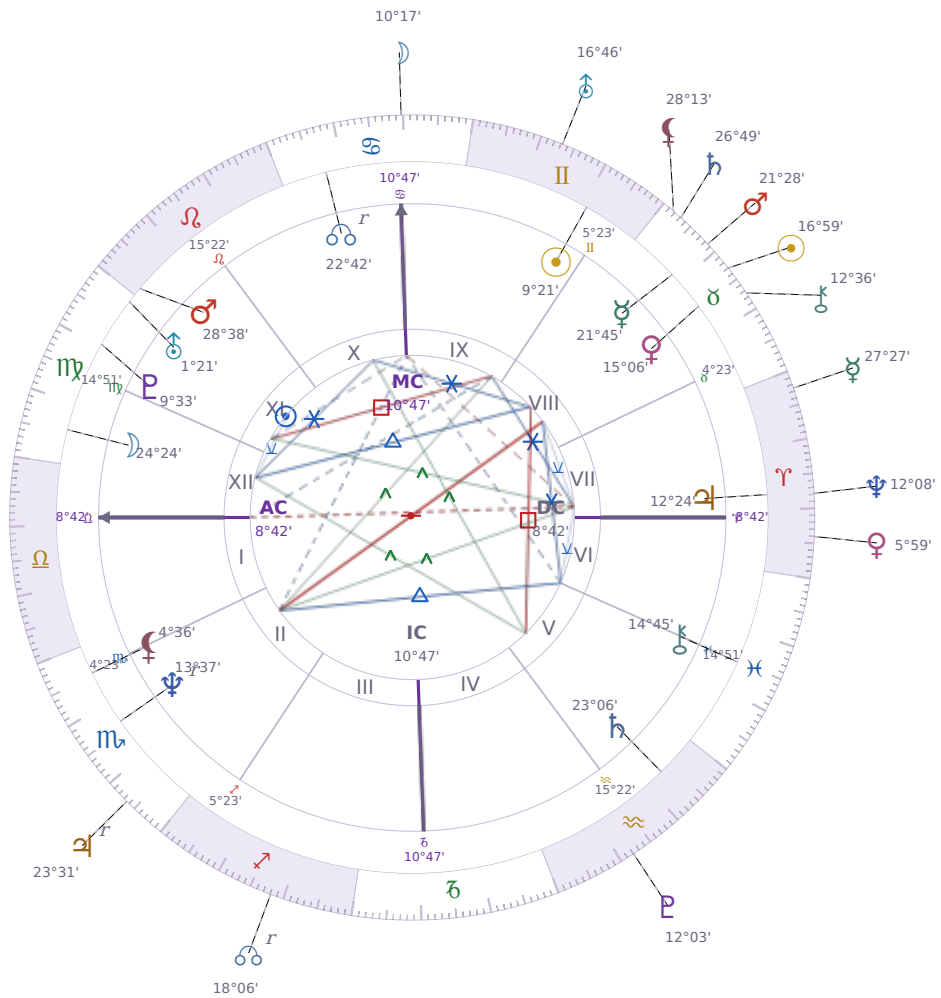

DAILY HOROSCOPE

## Viktor Orbán

Prime Minister of Hungary (1998–2002; since 2010)

♊ Gemini May 31, 1963 14:00 Székesfehérvár

**Tuesday, 7 May 2030**

### TRANSITS FOR TODAY

☉ Sun	in ♉ Taurus	16°59'13"
☾ Moon	in ♋ Cancer	10°17'45"
☿ Mercury	in ♈ Aries	27°27'12"
♀ Venus	in ♈ Aries	5°59'36"
♂ Mars	in ♉ Taurus	21°28'49"
♃ Jupiter	in ♏ Scorpio <b>Rx</b>	23°31'39"
♄ Saturn	in ♉ Taurus	26°49'30"