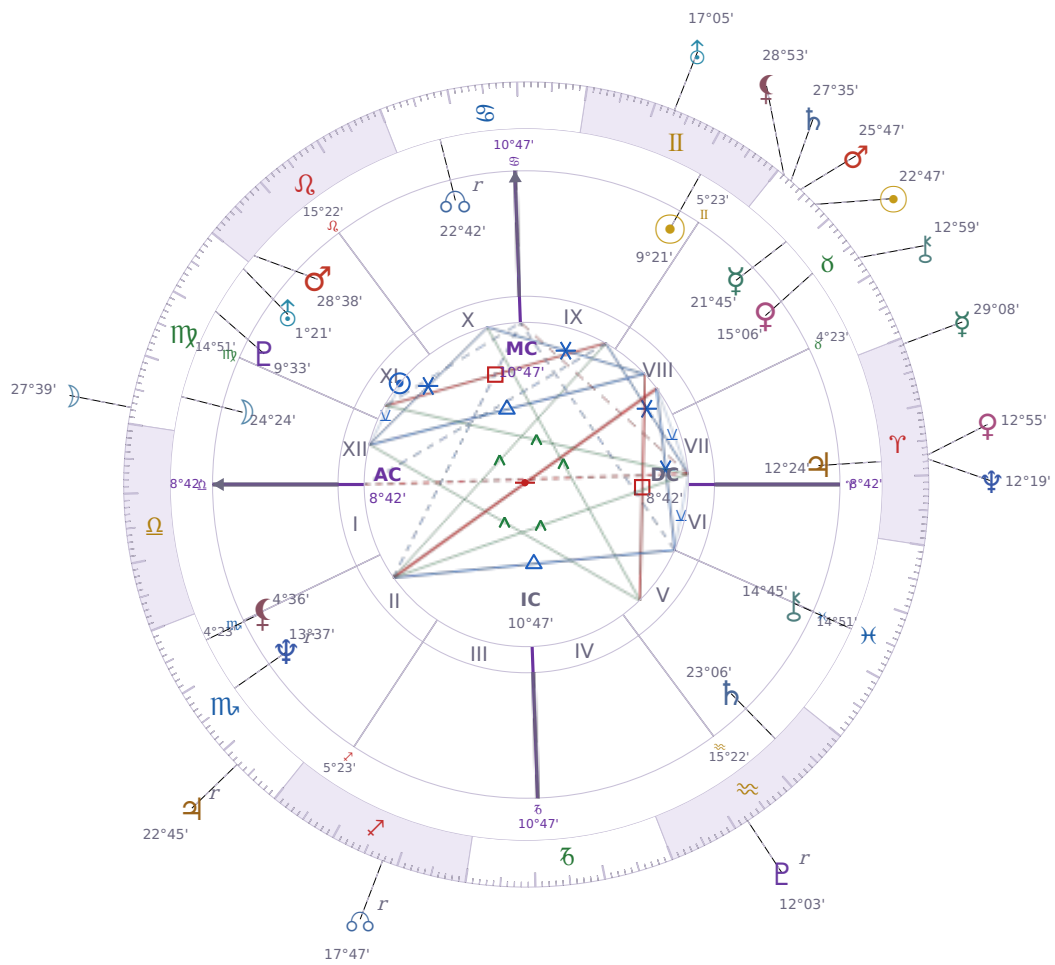

DAILY HOROSCOPE

Viktor Orbán

Prime Minister of Hungary (1998–2002; since 2010)

♊ Gemini May 31, 1963 14:00 Székesfehérvár

Monday, 13 May 2030

TRANSITS FOR TODAY

☉ Sun	in ♉ Taurus	22°47'12"
☾ Moon	in ♍ Virgo	27°39'45"
☿ Mercury	in ♈ Aries	29°08'14"
♀ Venus	in ♈ Aries	12°55'13"
♂ Mars	in ♉ Taurus	25°47'36"
♃ Jupiter	in ♏ Scorpio Rx	22°45'59"
♄ Saturn	in ♉ Taurus	27°35'51"

♅ Uranus	in ♊ Gemini	17°05'58"
♆ Neptune	in ♈ Aries	12°19'38"
♇ Pluto	in ♒ Aquarius Rx	12°03'38"
♁ Chiron	in ♉ Taurus	12°59'25"
♁ NNode	in ♐ Sagittarius Rx	17°47'30"
♁ Lilith	in ♉ Taurus	28°53'34"

NATAL PLANETS