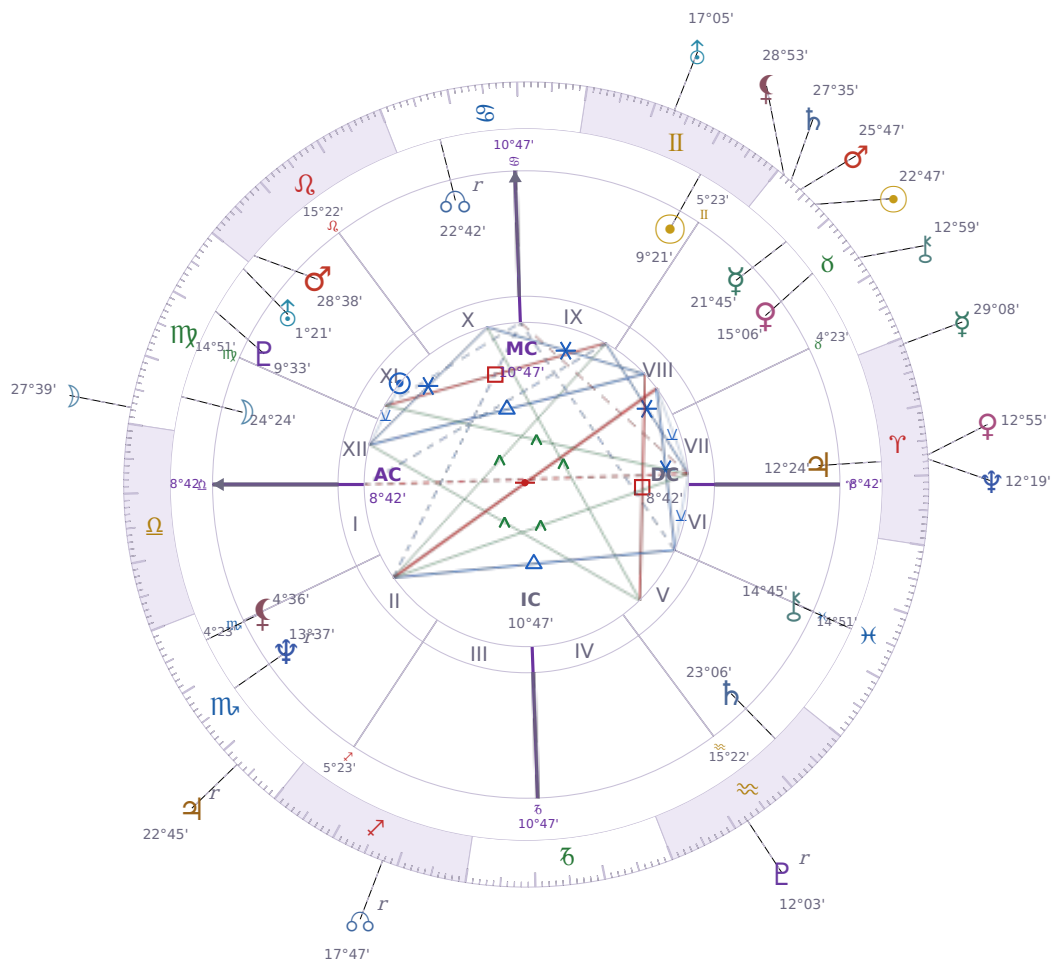

DAILY HOROSCOPE

Viktor Orbán

Prime Minister of Hungary (1998–2002; since 2010)

♊ Gemini May 31, 1963 14:00 Székesfehérvár

Monday, 13 May 2030

TRANSITS FOR TODAY

☉ Sun	in ♉ Taurus	22°47'12"
☾ Moon	in ♍ Virgo	27°39'45"
☿ Mercury	in ♈ Aries	29°08'14"
♀ Venus	in ♈ Aries	12°55'13"
♂ Mars	in ♉ Taurus	25°47'36"
♃ Jupiter	in ♏ Scorpio Rx	22°45'59"
♄ Saturn	in ♉ Taurus	27°35'51"

♅ Uranus	in ♊ Gemini	17°05'58"
♆ Neptune	in ♈ Aries	12°19'38"
♇ Pluto	in ♒ Aquarius Rx	12°03'38"
♁ Chiron	in ♉ Taurus	12°59'25"
♁ NNode	in ♐ Sagittarius Rx	17°47'30"
♁ Lilith	in ♉ Taurus	28°53'34"

NATAL PLANETS