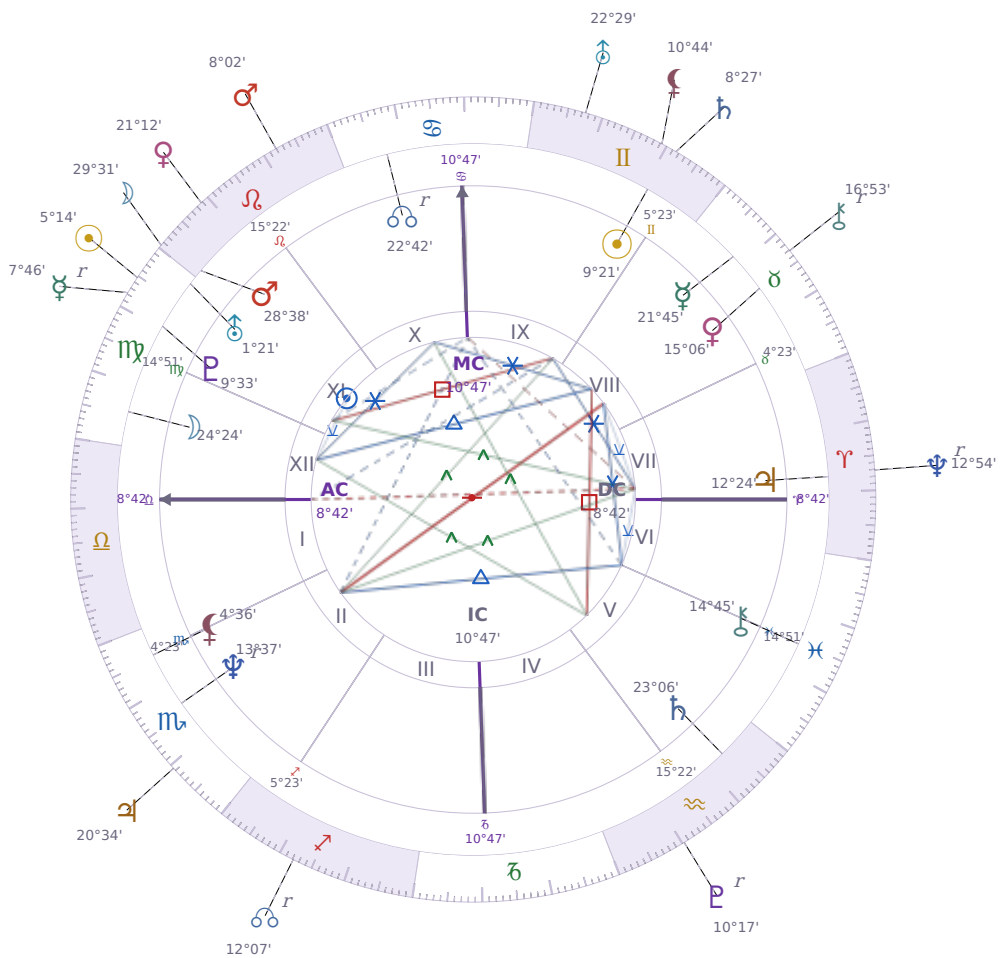

DAILY HOROSCOPE

Viktor Orbán

Prime Minister of Hungary (1998–2002; since 2010)

♊ Gemini May 31, 1963 14:00 Székesfehérvár

Wednesday, 28 August 2030

TRANSITS FOR TODAY

| | | |
|-----------|---------------|-----------|
| ☉ Sun | in ♍ Virgo | 5°14'32" |
| ☾ Moon | in ♌ Leo | 29°31'39" |
| ☿ Mercury | in ♍ Virgo Rx | 7°46'32" |
| ♀ Venus | in ♌ Leo | 21°12'37" |
| ♂ Mars | in ♌ Leo | 8°02'28" |
| ♃ Jupiter | in ♏ Scorpio | 20°34'41" |
| ♄ Saturn | in ♊ Gemini | 8°27'19" |

| | | |
|-----------|---------------------|-----------|
| ♅ Uranus | in ♊ Gemini | 22°29'10" |
| ♆ Neptune | in ♈ Aries Rx | 12°54'56" |
| ♇ Pluto | in ♒ Aquarius Rx | 10°17'51" |
| ♁ Chiron | in ♉ Taurus Rx | 16°53'01" |
| ♁ NNode | in ♐ Sagittarius Rx | 12°07'34" |
| ♁ Lilith | in ♊ Gemini | 10°44'53" |

NATAL PLANETS

| | | | |
|--------------|---------------|-----------|-------|
| ☉ Sun | in ♊ Gemini | 9°21'55" | IX |
| ☾ Moon | in ♍ Virgo | 24°24'28" | XII |
| ☿ Mercury | in ♉ Taurus | 21°45'08" | VIII |
| ♀ Venus | in ♉ Taurus | 15°06'08" | VIII |
| ♂ Mars | in ♌ Leo | 28°38'46" | XI |
| ♃ Jupiter | in ♈ Aries | 12°24'18" | VII |
| ♄ Saturn | in ♒ Aquarius | 23°06'15" | V |
| ♅ Uranus | in ♍ Virgo | 1°21'57" | XI |
| ♆ Neptune | in ♏ Scorpio | 13°37'11" | II Rx |
| ♇ Pluto | in ♍ Virgo | 9°33'46" | XI |
| ♁ Chiron | in ♓ Pisces | 14°45'57" | V |
| ♁ North Node | in ♋ Cancer | 22°42'44" | X Rx |
| ♁ Lilith | in ♏ Scorpio | 4°36'07" | II |

KEY TRANSIT FACTORS

♅ Uranus ∟ Semi sextile ♁ natal NNode

Over the coming weeks, you find yourself drawn toward people and situations that feel genuinely new and different from your usual circles. Your **natural curiosity about unconventional ideas** is stronger than usual, and you notice yourself asking better questions instead of accepting the first answer. These small shifts in how you explore the world are quietly putting you in contact with opportunities that align more closely with what you actually want to become.