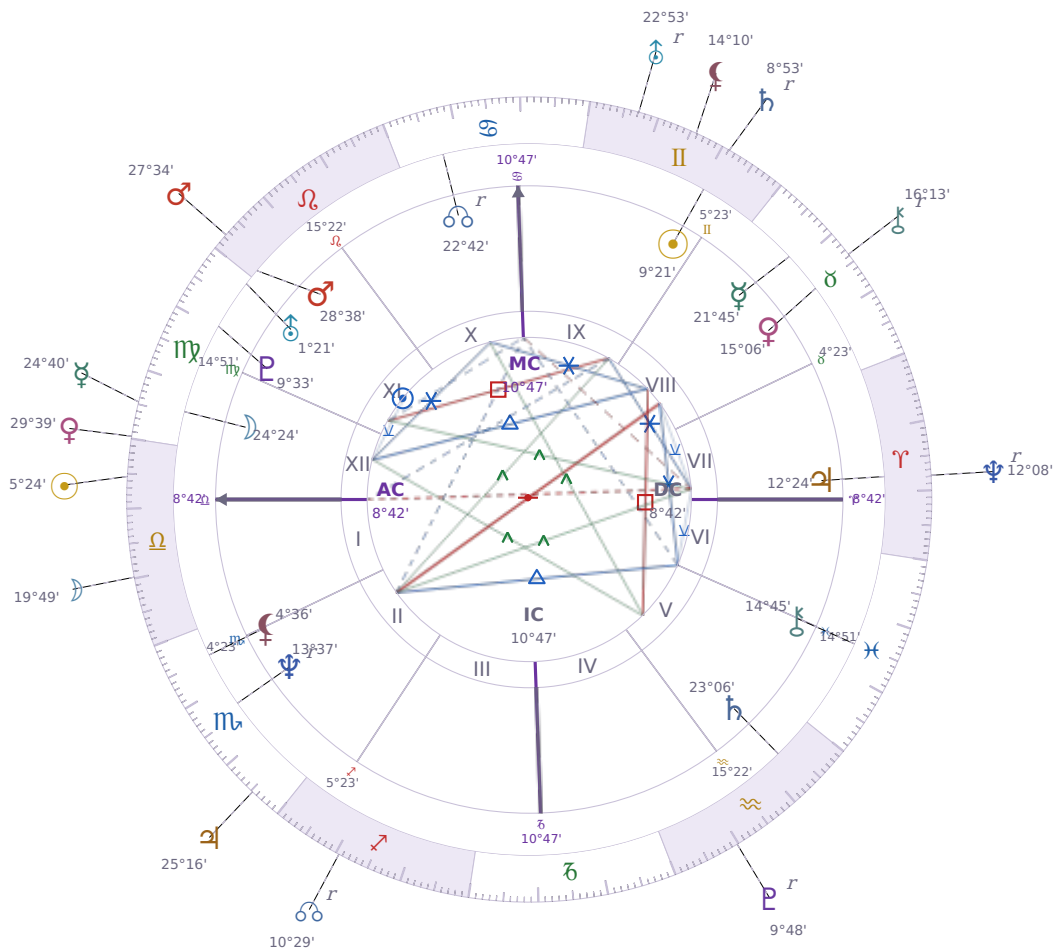

DAILY HOROSCOPE

Viktor Orbán

Prime Minister of Hungary (1998–2002; since 2010)

♊ Gemini May 31, 1963 14:00 Székesfehérvár

Saturday, 28 September 2030

TRANSITS FOR TODAY

☉ Sun	in ♎ Libra	5°24'49"
☾ Moon	in ♎ Libra	19°49'24"
☿ Mercury	in ♍ Virgo	24°40'11"
♀ Venus	in ♍ Virgo	29°39'33"
♂ Mars	in ♌ Leo	27°34'47"
♃ Jupiter	in ♏ Scorpio	25°16'06"
♄ Saturn	in ♊ Gemini Rx	8°53'35"

♅ Uranus	in ♊ Gemini Rx	22°53'39"
♆ Neptune	in ♈ Aries Rx	12°08'44"
♇ Pluto	in ♒ Aquarius Rx	9°48'00"
♁ Chiron	in ♉ Taurus Rx	16°13'31"
♋ NNode	in ♐ Sagittarius Rx	10°29'03"
♁ Lilith	in ♊ Gemini	14°10'50"

Saturday · ♄ Saturn

Colors: Violet

Stone: Obsidian

Number: 8