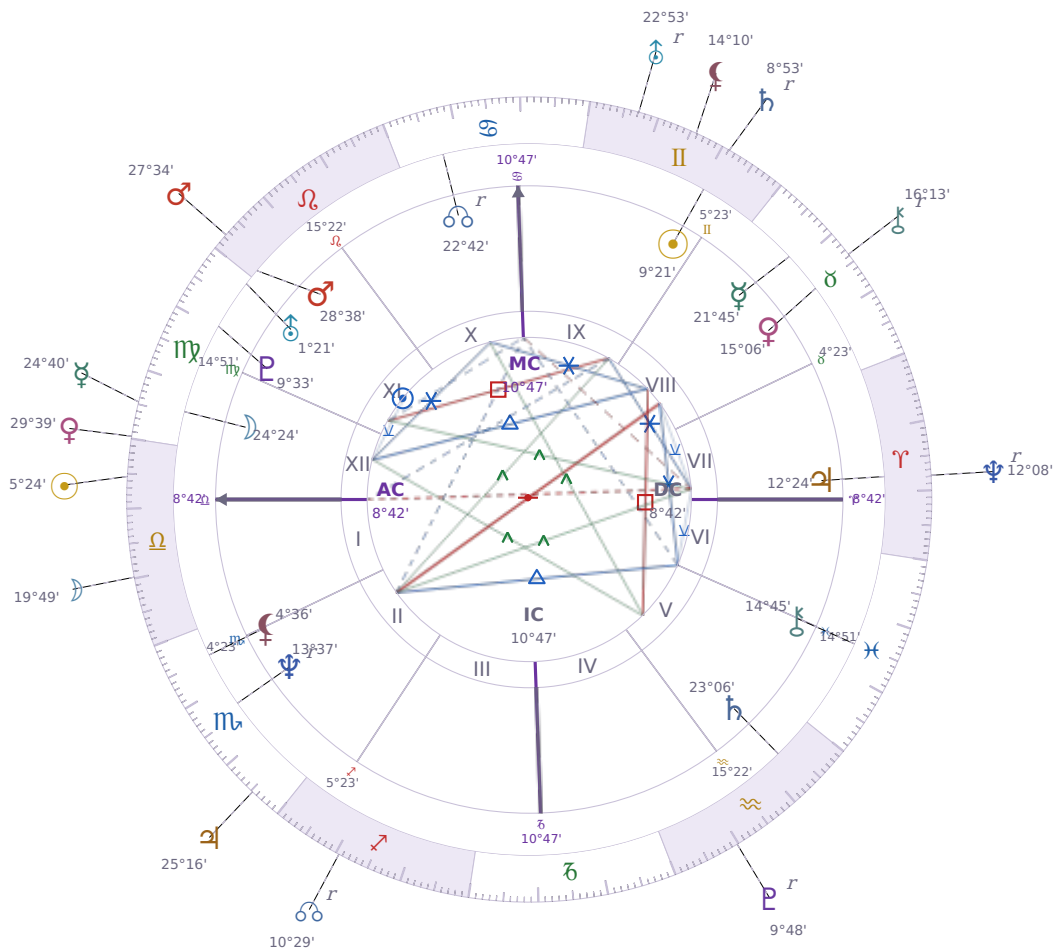

DAILY HOROSCOPE

Viktor Orbán

Prime Minister of Hungary (1998–2002; since 2010)

♊ Gemini May 31, 1963 14:00 Székesfehérvár

Saturday, 28 September 2030

TRANSITS FOR TODAY

☉ Sun	in ♎ Libra	5°24'49"
☾ Moon	in ♎ Libra	19°49'24"
☿ Mercury	in ♍ Virgo	24°40'11"
♀ Venus	in ♍ Virgo	29°39'33"
♂ Mars	in ♌ Leo	27°34'47"
♃ Jupiter	in ♏ Scorpio	25°16'06"
♄ Saturn	in ♊ Gemini Rx	8°53'35"

♅ Uranus	in ♊ Gemini Rx	22°53'39"
♆ Neptune	in ♈ Aries Rx	12°08'44"
♇ Pluto	in ♒ Aquarius Rx	9°48'00"
♄ Chiron	in ♉ Taurus Rx	16°13'31"
♁ NNode	in ♐ Sagittarius Rx	10°29'03"
♁ Lilith	in ♊ Gemini	14°10'50"

Saturday · ♄ Saturn

Colors: Violet

Stone: Obsidian

Number: 8