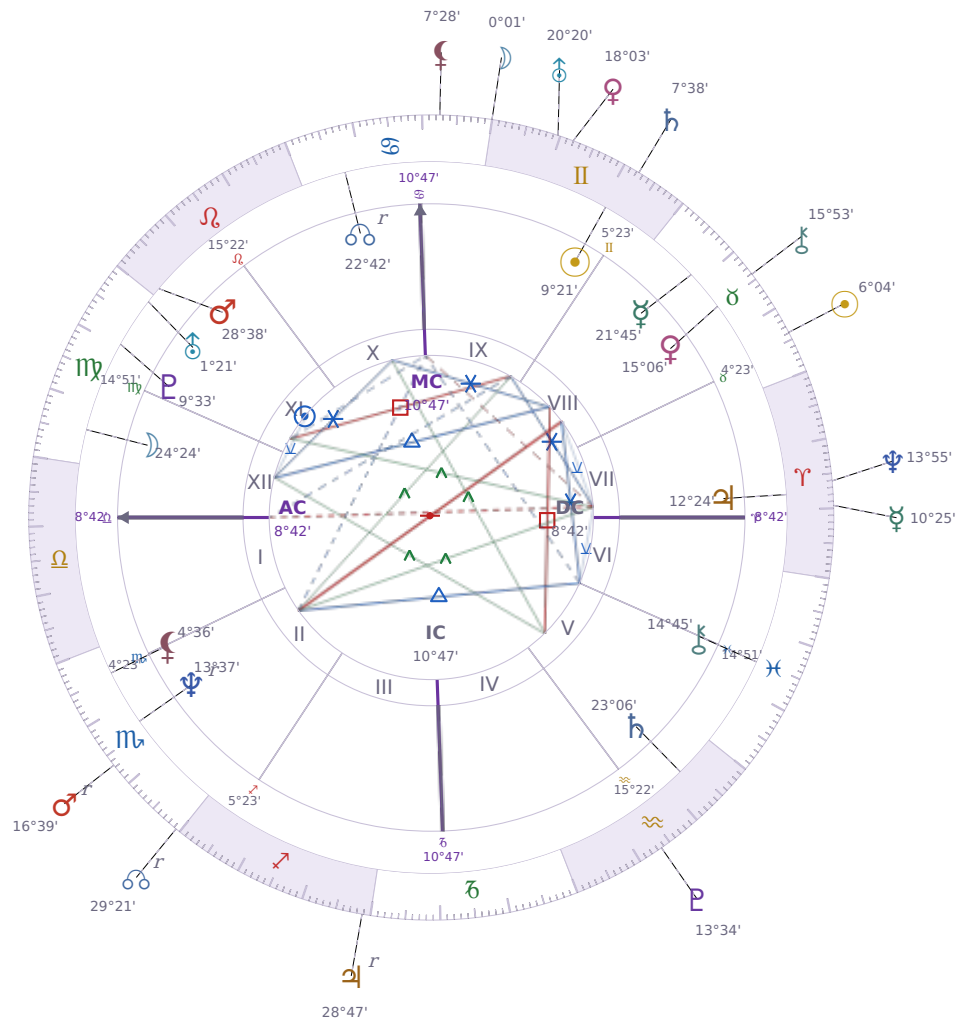

DAILY HOROSCOPE

Viktor Orbán

Prime Minister of Hungary (1998–2002; since 2010)

♊ Gemini May 31, 1963 14:00 Székesfehérvár

Saturday, 26 April 2031

TRANSITS FOR TODAY

☉ Sun	in ♉ Taurus	6°04'30"
☾ Moon	in ♋ Cancer	0°01'13"
☿ Mercury	in ♈ Aries	10°25'24"
♀ Venus	in ♊ Gemini	18°03'12"
♂ Mars	in ♏ Scorpio Rx	16°39'32"
♃ Jupiter	in ♐ Sagittarius Rx	28°47'45"
♄ Saturn	in ♊ Gemini	7°03'50"

♅ Uranus	in ♊ Gemini	20°20'06"
♆ Neptune	in ♈ Aries	13°55'10"
♇ Pluto	in ♒ Aquarius	13°34'26"
♁ Chiron	in ♉ Taurus	15°53'37"
♁ NNode	in ♏ Scorpio Rx	29°21'48"
♁ Lilith	in ♋ Cancer	7°28'38"

NATAL PLANETS

Saturday · ♄ Saturn

Colors: Violet

Stone: Obsidian

Number: 8