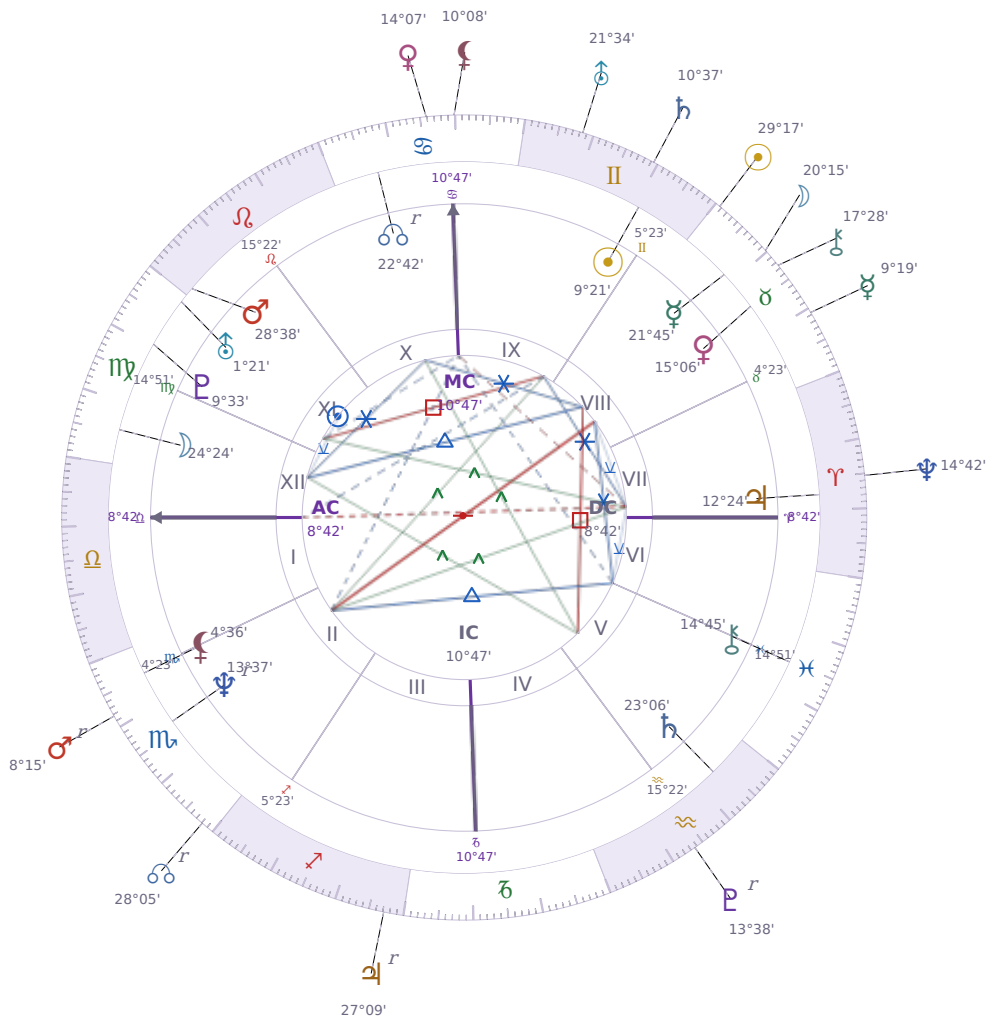

DAILY HOROSCOPE

## Viktor Orbán

Prime Minister of Hungary (1998–2002; since 2010)

♊ Gemini May 31, 1963 14:00 Székesfehérvár

**Tuesday, 20 May 2031**