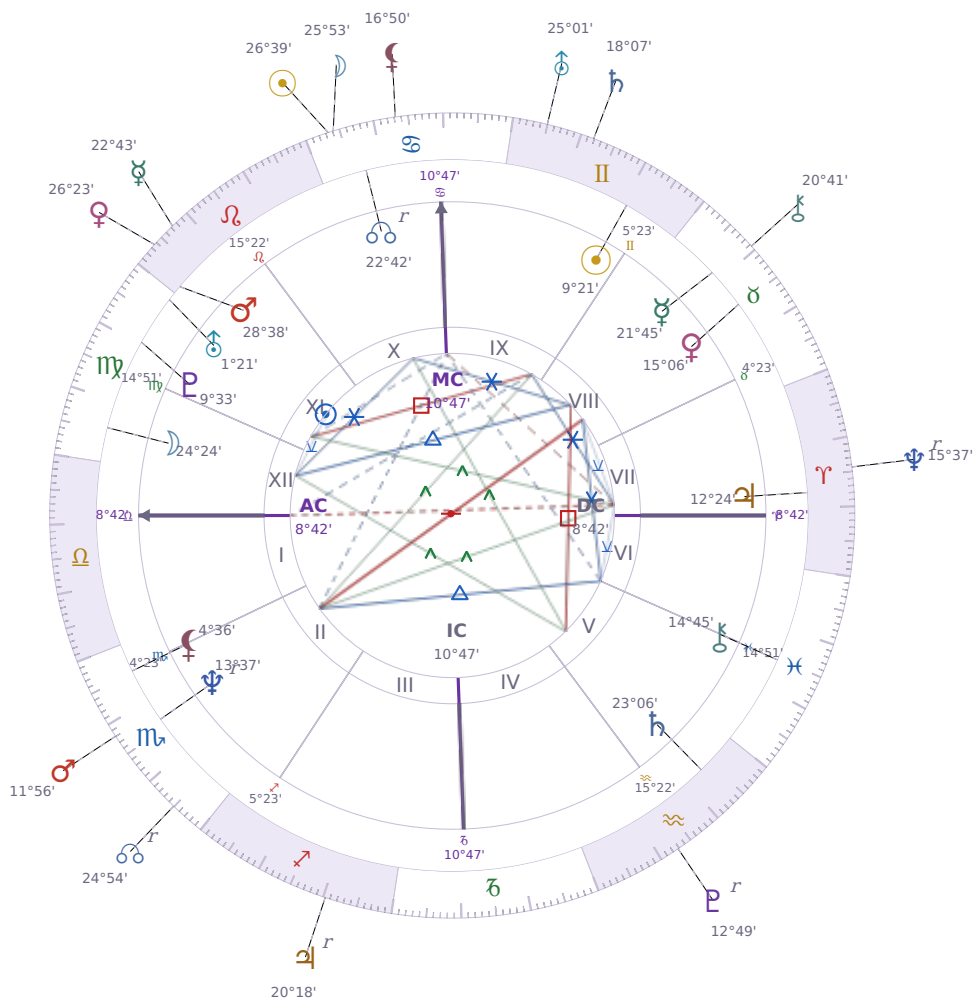

DAILY HOROSCOPE

Viktor Orbán

Prime Minister of Hungary (1998–2002; since 2010)

♊ Gemini May 31, 1963 14:00 Székesfehérvár

Saturday, 19 July 2031

TRANSITS FOR TODAY

☉ Sun	in ♋ Cancer	26°39'05"
☾ Moon	in ♋ Cancer	25°53'30"
☿ Mercury	in ♌ Leo	22°43'14"
♀ Venus	in ♌ Leo	26°23'56"
♂ Mars	in ♍ Scorpio	11°56'49"
♃ Jupiter	in ♐ Sagittarius Rx	20°18'08"
♄ Saturn	in ♊ Gemini	18°07'32"

♅ Uranus	in ♊ Gemini	25°01'44"
♆ Neptune	in ♈ Aries Rx	15°37'35"
♇ Pluto	in ♒ Aquarius Rx	12°49'25"
♁ Chiron	in ♉ Taurus	20°41'33"
♁ NNode	in ♏ Scorpio Rx	24°54'57"
♁ Lilith	in ♋ Cancer	16°50'08"

NATAL PLANETS

Saturday · ♄ Saturn

Colors: Violet

Stone: Obsidian

Number: 8