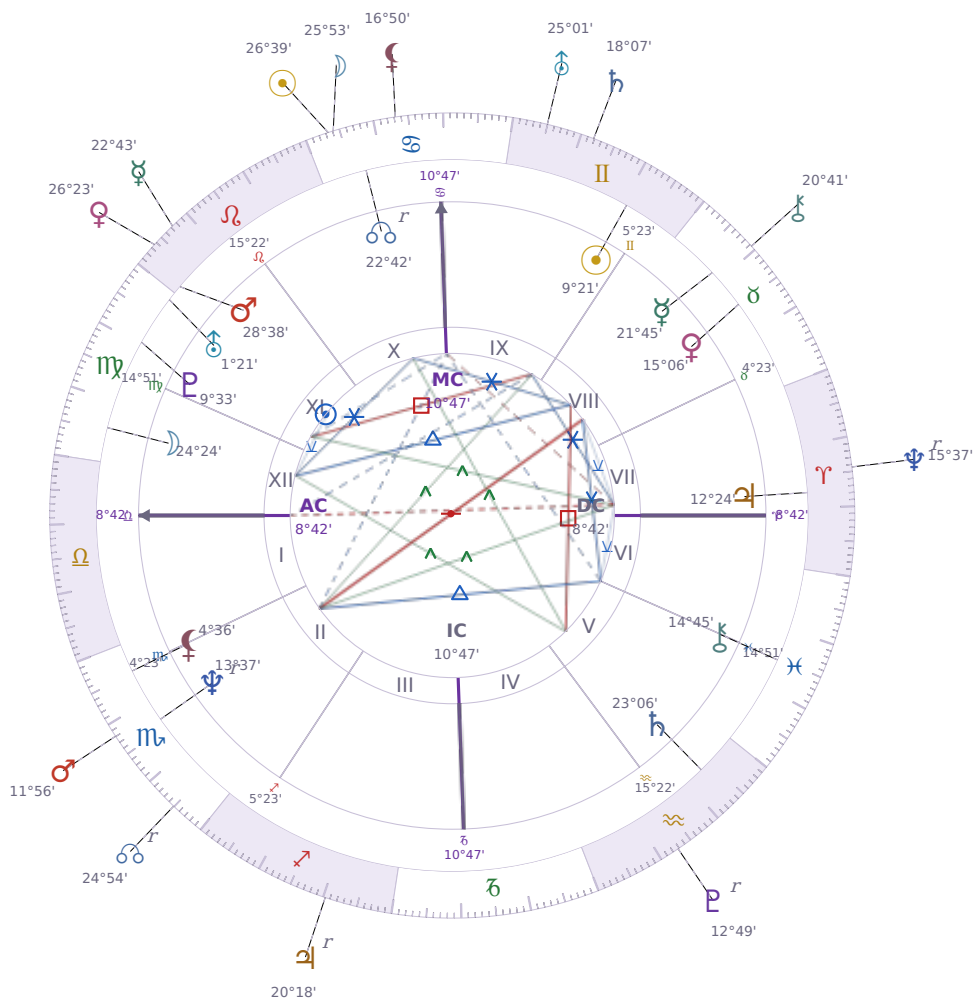

DAILY HOROSCOPE

Viktor Orbán

Prime Minister of Hungary (1998–2002; since 2010)

♊ Gemini May 31, 1963 14:00 Székesfehérvár

Saturday, 19 July 2031

TRANSITS FOR TODAY

☉ Sun	in ♋ Cancer	26°39'05"
☾ Moon	in ♋ Cancer	25°53'30"
☿ Mercury	in ♌ Leo	22°43'14"
♀ Venus	in ♌ Leo	26°23'56"
♂ Mars	in ♏ Scorpio	11°56'49"
♃ Jupiter	in ♐ Sagittarius Rx	20°18'08"
♄ Saturn	in ♊ Gemini	18°07'32"

♅ Uranus	in ♊ Gemini	25°01'44"
♆ Neptune	in ♈ Aries Rx	15°37'35"
♇ Pluto	in ♒ Aquarius Rx	12°49'25"
♁ Chiron	in ♉ Taurus	20°41'33"
♁ NNode	in ♏ Scorpio Rx	24°54'57"
♁ Lilith	in ♋ Cancer	16°50'08"

NATAL PLANETS

Saturday · ♄ Saturn

Colors: Violet

Stone: Obsidian

Number: 8