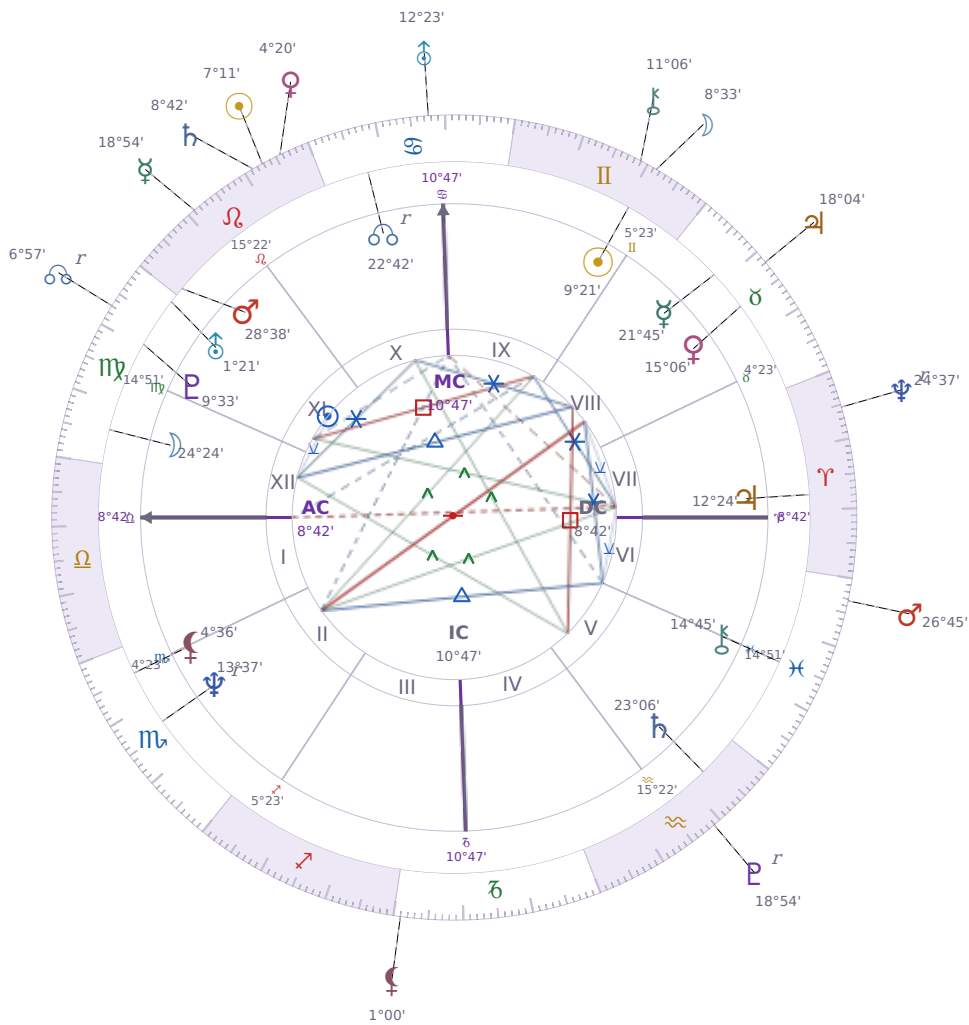

DAILY HOROSCOPE

## Viktor Orbán

Prime Minister of Hungary (1998–2002; since 2010)

♊ Gemini May 31, 1963 14:00 Székesfehérvár

Monday, 30 July 2035