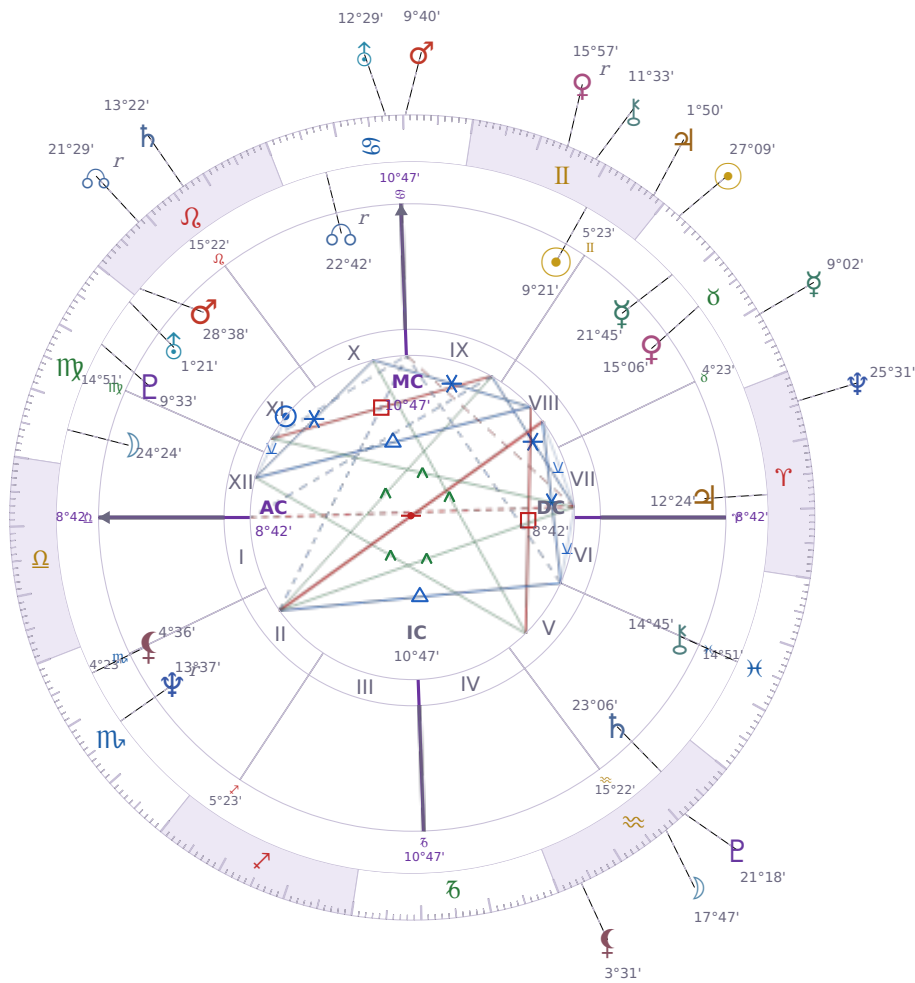

DAILY HOROSCOPE

Viktor Orbán

Prime Minister of Hungary (1998–2002; since 2010)

♊ Gemini May 31, 1963 14:00 Székesfehérvár

Saturday, 17 May 2026

TRANSITS FOR TODAY

☉ Sun	in ♉ Taurus	27°09'41"
☾ Moon	in ♒ Aquarius	17°47'01"
☿ Mercury	in ♉ Taurus	9°02'55"
♀ Venus	in ♊ Gemini Rx	15°57'25"
♂ Mars	in ♋ Cancer	9°40'37"
♃ Jupiter	in ♊ Gemini	1°50'45"
♄ Saturn	in ♌ Leo	13°22'23"

♅ Uranus	in ♋ Cancer	12°29'05"
♆ Neptune	in ♈ Aries	25°31'09"
♇ Pluto	in ♒ Aquarius	21°18'47"
♁ Chiron	in ♊ Gemini	11°33'52"
♁ NNode	in ♌ Leo Rx	21°29'52"
♁ Lilith	in ♒ Aquarius	3°31'26"

NATAL PLANETS

☉ Sun	in ♊ Gemini	9°21'55"	IX
☾ Moon	in ♍ Virgo	24°24'28"	XII
☿ Mercury	in ♉ Taurus	21°45'08"	VIII
♀ Venus	in ♉ Taurus	15°06'08"	VIII
♂ Mars	in ♌ Leo	28°38'46"	XI
♃ Jupiter	in ♈ Aries	12°24'18"	VII
♄ Saturn	in ♒ Aquarius	23°06'15"	V
♅ Uranus	in ♍ Virgo	1°21'57"	XI
♆ Neptune	in ♏ Scorpio	13°37'11"	II Rx
♇ Pluto	in ♍ Virgo	9°33'46"	XI
♁ Chiron	in ♋ Pisces	14°45'57"	V
♁ North Node	in ♋ Cancer	22°42'44"	X Rx
♁ Lilith	in ♏ Scorpio	4°36'07"	II

KEY DATE

☿ Mercury stations Direct

Mercury stationing direct means **conversations and decisions that felt stuck** will start moving again, and you'll notice **clarity returning** to emails, plans, and talks that were confusing before. At work and in daily life, **miscommunications often resolve themselves** once this station passes, and people tend to follow through on things they'd postponed. Over the next few days, **information you've been waiting for** usually arrives, and you'll feel ready to **commit to choices** you'd been sitting on.

Saturday · ♄ Saturn

Colors: Violet

Stone: Obsidian

Number: 8