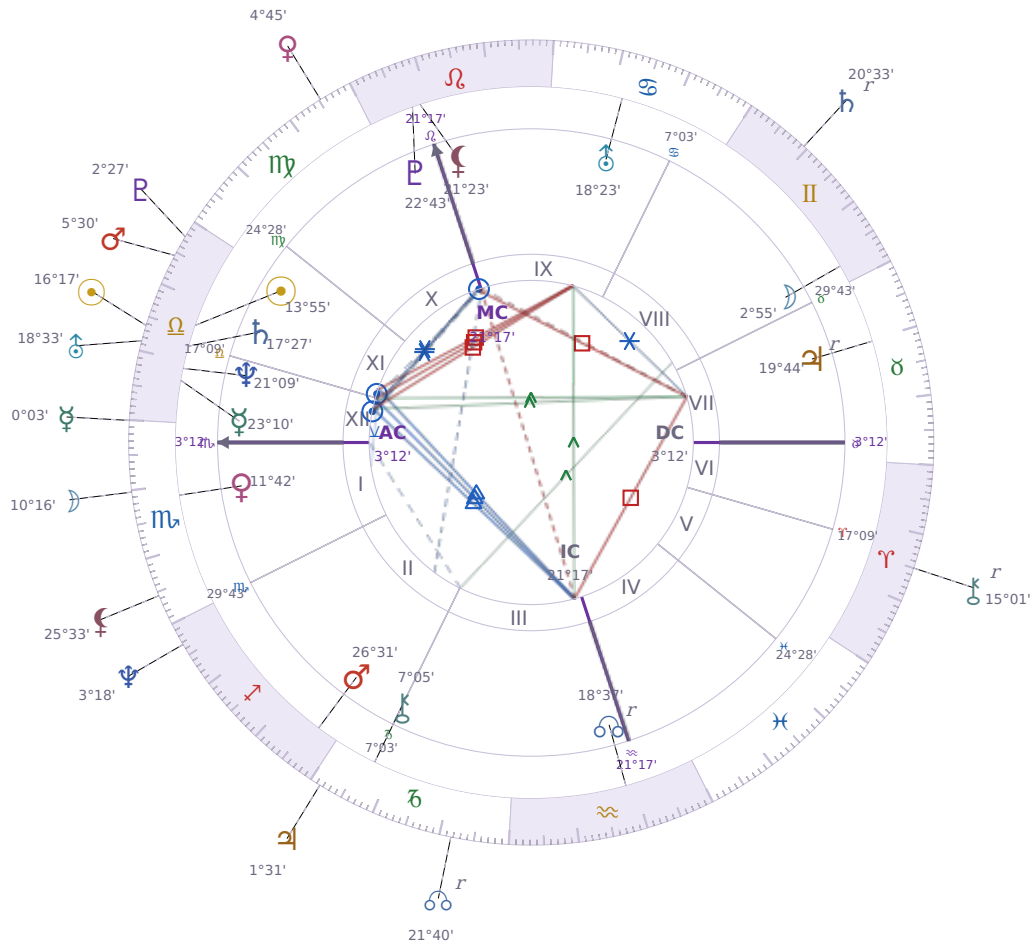

DAILY HOROSCOPE

Vladimir Putin

President of Russia (2000–2008; since 2012)

♎ Libra October 7, 1952 09:30 Saint Petersburg

Monday, 9 October 1972

TRANSITS FOR TODAY

☉ Sun	in ♎ Libra	16°17'20"
☾ Moon	in ♏ Scorpio	10°16'29"
☿ Mercury	in ♏ Scorpio	0°03'11"
♀ Venus	in ♍ Virgo	4°45'50"
♂ Mars	in ♎ Libra	5°30'41"
♃ Jupiter	in ♑ Capricorn	1°31'47"
♄ Saturn	in ♊ Gemini Rx	20°33'19"

♅ Uranus	in ♎ Libra	18°33'01"
♆ Neptune	in ♐ Sagittarius	3°18'49"
♇ Pluto	in ♎ Libra	2°27'17"
♁ Chiron	in ♈ Aries Rx	15°01'31"
♁ NNode	in ♑ Capricorn Rx	21°40'26"
♁ Lilith	in ♏ Scorpio	25°33'20"

NATAL PLANETS