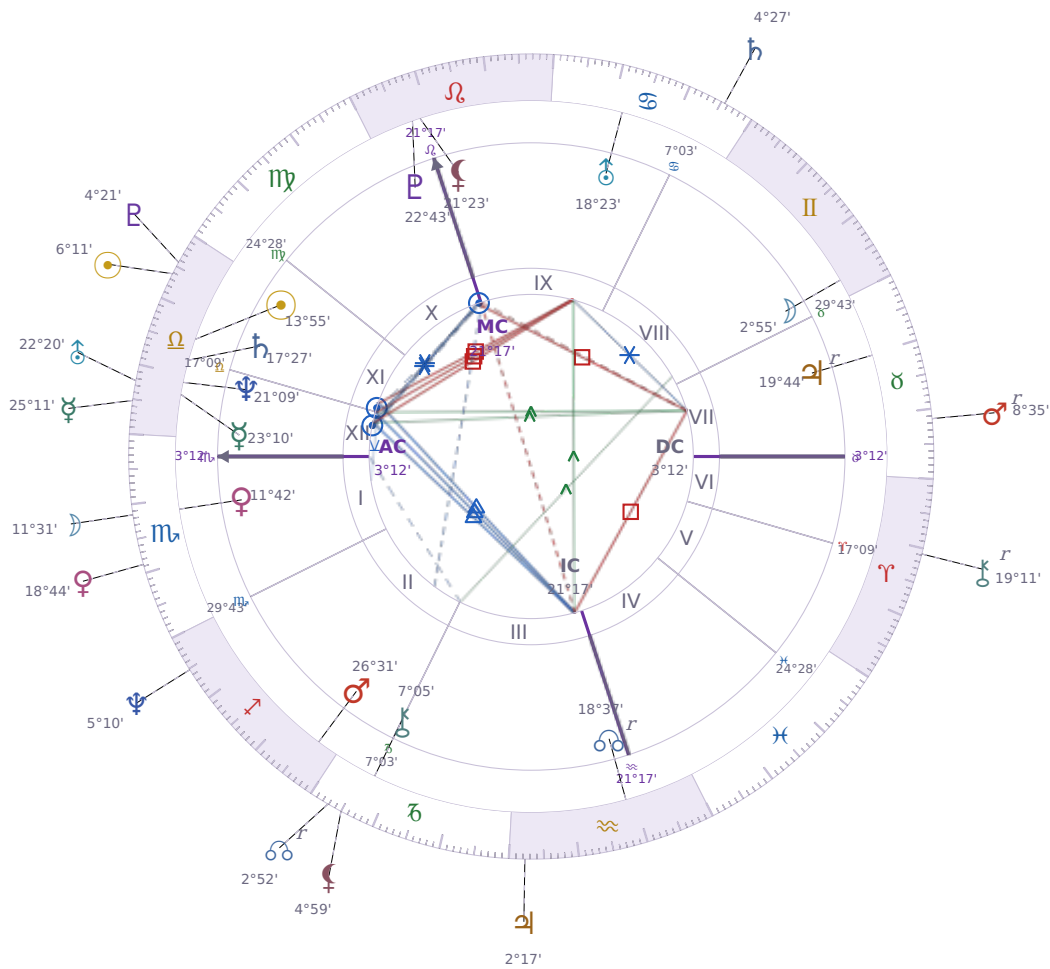

DAILY HOROSCOPE

Vladimir Putin

President of Russia (2000–2008; since 2012)

♎ Libra October 7, 1952 09:30 Saint Petersburg

Saturday, 29 September 1973

TRANSITS FOR TODAY

☉ Sun	in ♎ Libra	6°11'55"
☾ Moon	in ♏ Scorpio	11°31'52"
☿ Mercury	in ♎ Libra	25°11'34"
♀ Venus	in ♏ Scorpio	18°44'45"
♂ Mars	in ♉ Taurus Rx	8°35'31"
♃ Jupiter	in ♒ Aquarius	2°17'27"
♄ Saturn	in ♋ Cancer	4°27'51"

♅ Uranus	in ♎ Libra	22°20'41"
♆ Neptune	in ♐ Sagittarius	5°10'44"
♇ Pluto	in ♎ Libra	4°21'36"
♁ Chiron	in ♈ Aries Rx	19°11'06"
♊ NNode	in ♐ Capricorn Rx	2°52'33"
♁ Lilith	in ♐ Capricorn	4°59'20"

NATAL PLANETS

KEY DATE

♃ Jupiter stations Direct

Jupiter turning **direct again** means opportunities and decisions that felt stuck or unclear over the past months can finally move ahead with real momentum. What becomes **clearer now** is whether plans, applications, or deals are actually going to work — delays lift and you get actual answers instead of waiting. **Growth starts moving** in the areas where *Jupiter* sits in your chart, so watch for openings in money, work, relationships, or learning that were on pause during the retrograde.