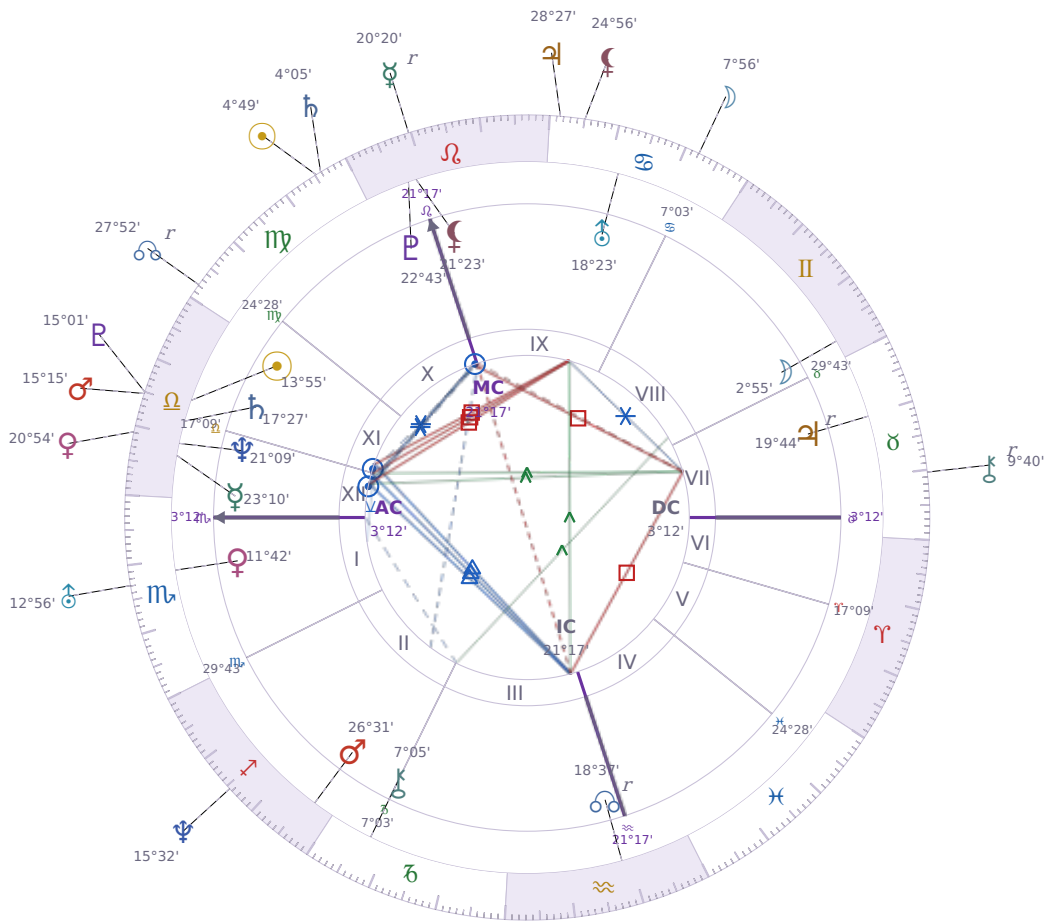

DAILY HOROSCOPE

Vladimir Putin

President of Russia (2000–2008; since 2012)

♎ Libra October 7, 1952 09:30 Saint Petersburg

Monday, 28 August 1978

TRANSITS FOR TODAY

☉ Sun	in ♍ Virgo	4°49'38"
☾ Moon	in ♋ Cancer	7°56'14"
☿ Mercury	in ♌ Leo Rx	20°20'37"
♀ Venus	in ♎ Libra	20°54'09"
♂ Mars	in ♎ Libra	15°15'30"
♃ Jupiter	in ♋ Cancer	28°27'33"
♄ Saturn	in ♍ Virgo	4°05'18"

♅ Uranus	in ♏ Scorpio	12°56'11"
♆ Neptune	in ♐ Sagittarius	15°32'46"
♇ Pluto	in ♎ Libra	15°01'08"
♁ Chiron	in ♉ Taurus Rx	9°40'23"
♁ NNode	in ♍ Virgo Rx	27°52'20"
♁ Lilith	in ♋ Cancer	24°56'41"

NATAL PLANETS