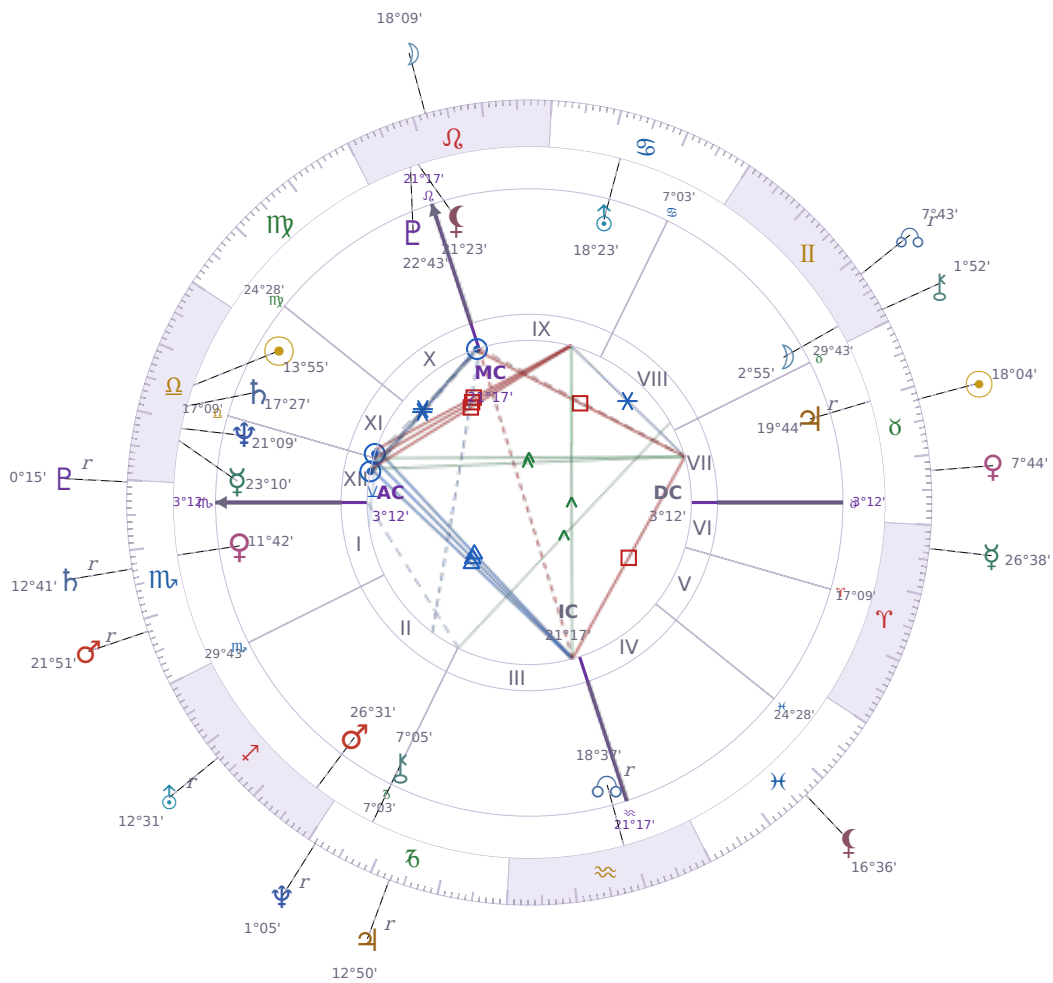

DAILY HOROSCOPE

Vladimir Putin

President of Russia (2000–2008; since 2012)

♎ Libra October 7, 1952 09:30 Saint Petersburg

Tuesday, 8 May 1984

TRANSITS FOR TODAY

☉ Sun	in ♉ Taurus	18°04'15"
☾ Moon	in ♌ Leo	18°09'54"
☿ Mercury	in ♈ Aries	26°38'06"
♀ Venus	in ♉ Taurus	7°44'40"
♂ Mars	in ♏ Scorpio Rx	21°51'49"
♃ Jupiter	in ♑ Capricorn Rx	12°50'34"
♄ Saturn	in ♏ Scorpio Rx	12°41'37"

♅ Uranus	in	♐ Sagittarius Rx	12°31'57"
♆ Neptune	in	♑ Capricorn Rx	1°05'24"
♇ Pluto	in	♏ Scorpio Rx	0°15'24"
♁ Chiron	in	♊ Gemini	1°52'03"
♊ NNode	in	♊ Gemini Rx	7°43'25"
♁ Lilith	in	♋ Pisces	16°36'04"

NATAL PLANETS

☉ Sun	in	♎ Libra	13°55'44"	XI
☾ Moon	in	♊ Gemini	2°55'15"	VIII
☿ Mercury	in	♎ Libra	23°10'29"	XII
♀ Venus	in	♏ Scorpio	11°42'16"	I
♂ Mars	in	♐ Sagittarius	26°31'11"	II
♃ Jupiter	in	♉ Taurus	19°44'58"	VII Rx
♄ Saturn	in	♎ Libra	17°27'24"	XII
♅ Uranus	in	♋ Cancer	18°23'50"	IX
♆ Neptune	in	♎ Libra	21°09'49"	XII
♇ Pluto	in	♌ Leo	22°43'04"	X
♁ Chiron	in	♑ Capricorn	7°05'27"	III
♊ North Node	in	♋ Aquarius	18°37'06"	III Rx
♁ Lilith	in	♌ Leo	21°23'01"	X