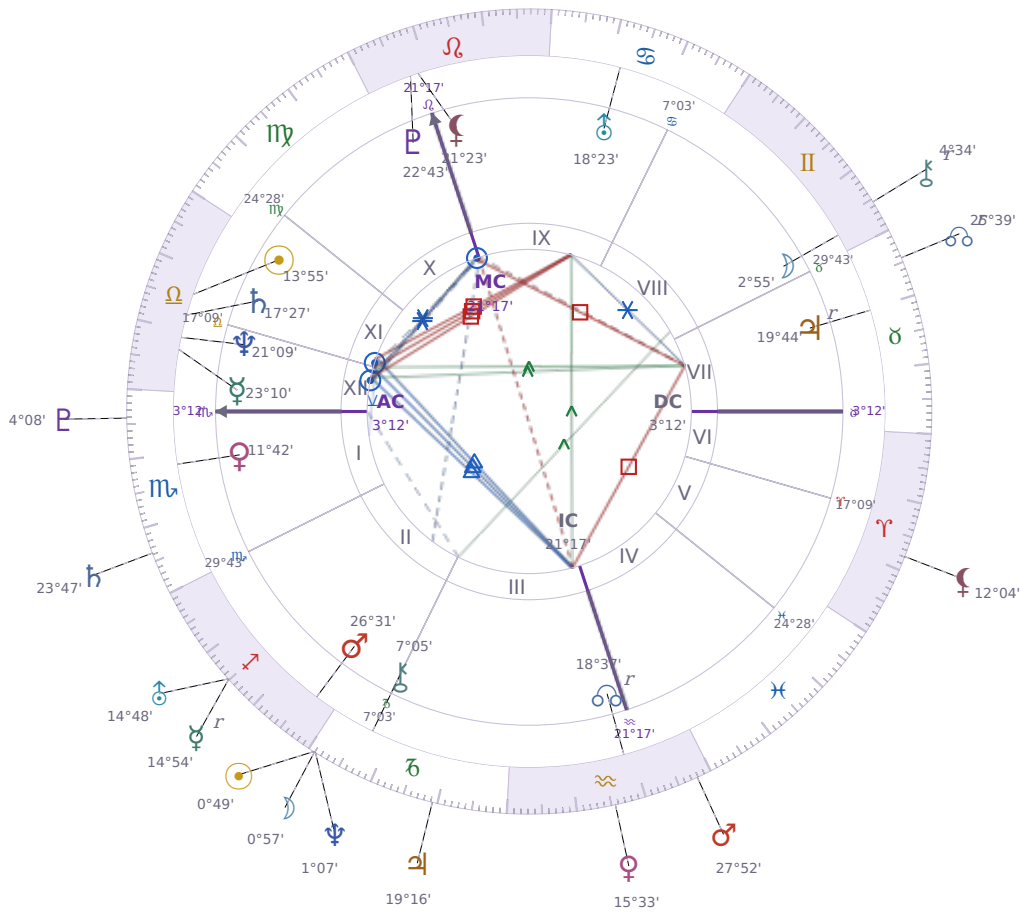

DAILY HOROSCOPE

Vladimir Putin

President of Russia (2000–2008; since 2012)

♎ Libra October 7, 1952 09:30 Saint Petersburg

Saturday, 22 December 1984

TRANSITS FOR TODAY

☉ Sun	in ♑ Capricorn	0°49'59"
☾ Moon	in ♑ Capricorn	0°57'07"
☿ Mercury	in ♐ Sagittarius Rx	14°54'02"
♀ Venus	in ♒ Aquarius	15°33'09"
♂ Mars	in ♒ Aquarius	27°52'40"
♃ Jupiter	in ♑ Capricorn	19°16'19"
♄ Saturn	in ♏ Scorpio	23°47'06"

♅ Uranus	in	♐ Sagittarius	14°48'41"
♆ Neptune	in	♑ Capricorn	1°07'35"
♇ Pluto	in	♏ Scorpio	4°08'14"
♁ Chiron	in	♊ Gemini Rx	4°34'57"
♁ NNode	in	♉ Taurus Rx	25°39'03"
♁ Lilith	in	♈ Aries	12°04'56"

NATAL PLANETS

KEY DATE

☉ Sun enters ♑ Capricorn

The Sun moving into *Capricorn* shifts focus toward **getting results** and **building something real** — you'll notice people around you tightening routines, setting deadlines, and cutting away what doesn't work. At work and in projects, there's a **push for efficiency** over comfort, so meetings get shorter, decisions happen faster, and people care less about feelings and more about the bottom line. In relationships and friendships, expect **less small talk** and more honest conversations about what actually matters — this is when people check in on whether things are moving forward or just stalling.

Saturday · ♄ Saturn

Colors: Violet

Stone: Obsidian

Number: 8