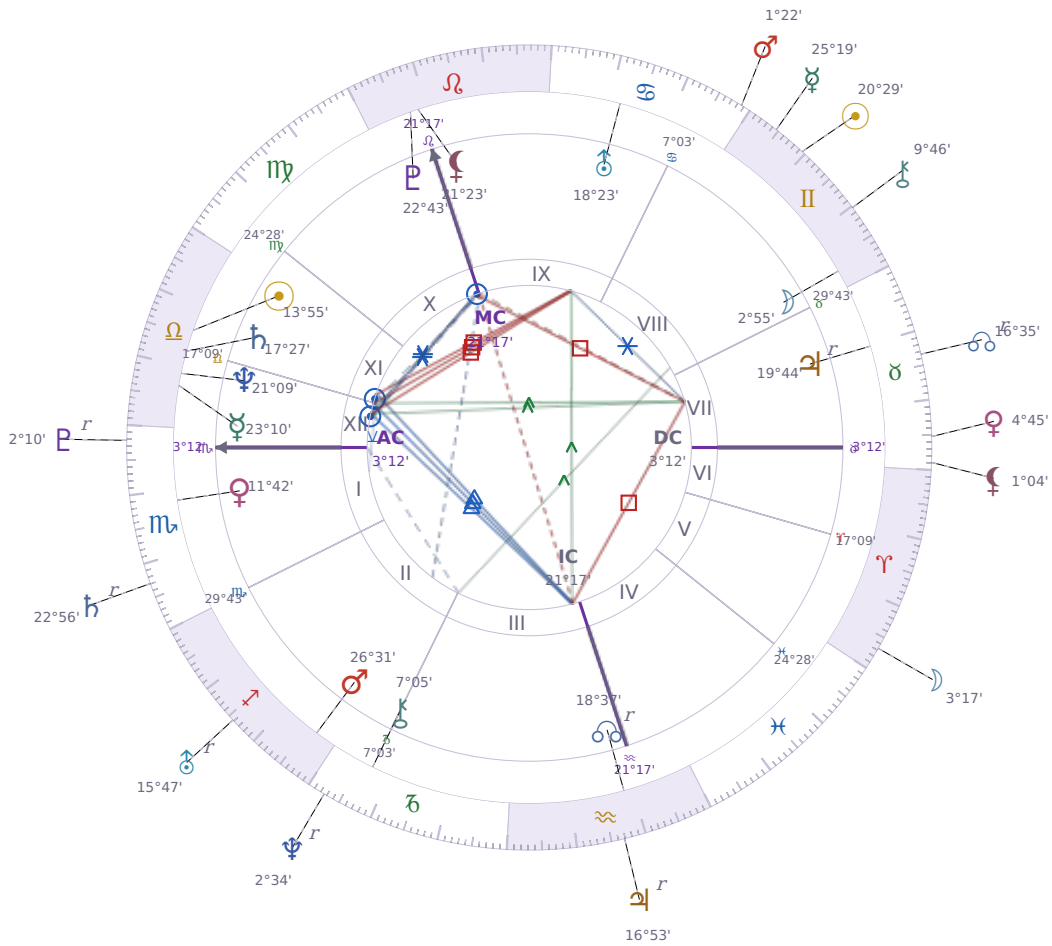

DAILY HOROSCOPE

Vladimir Putin

President of Russia (2000–2008; since 2012)

♎ Libra October 7, 1952 09:30 Saint Petersburg

Tuesday, 11 June 1985

TRANSITS FOR TODAY

☉ Sun	in ♊ Gemini	20°29'55"
☾ Moon	in ♈ Aries	3°17'21"
☿ Mercury	in ♊ Gemini	25°19'43"
♀ Venus	in ♉ Taurus	4°45'24"
♂ Mars	in ♋ Cancer	1°22'12"
♃ Jupiter	in ♒ Aquarius Rx	16°53'42"
♄ Saturn	in ♏ Scorpio Rx	22°56'50"

## KEY TRANSIT FACTORS