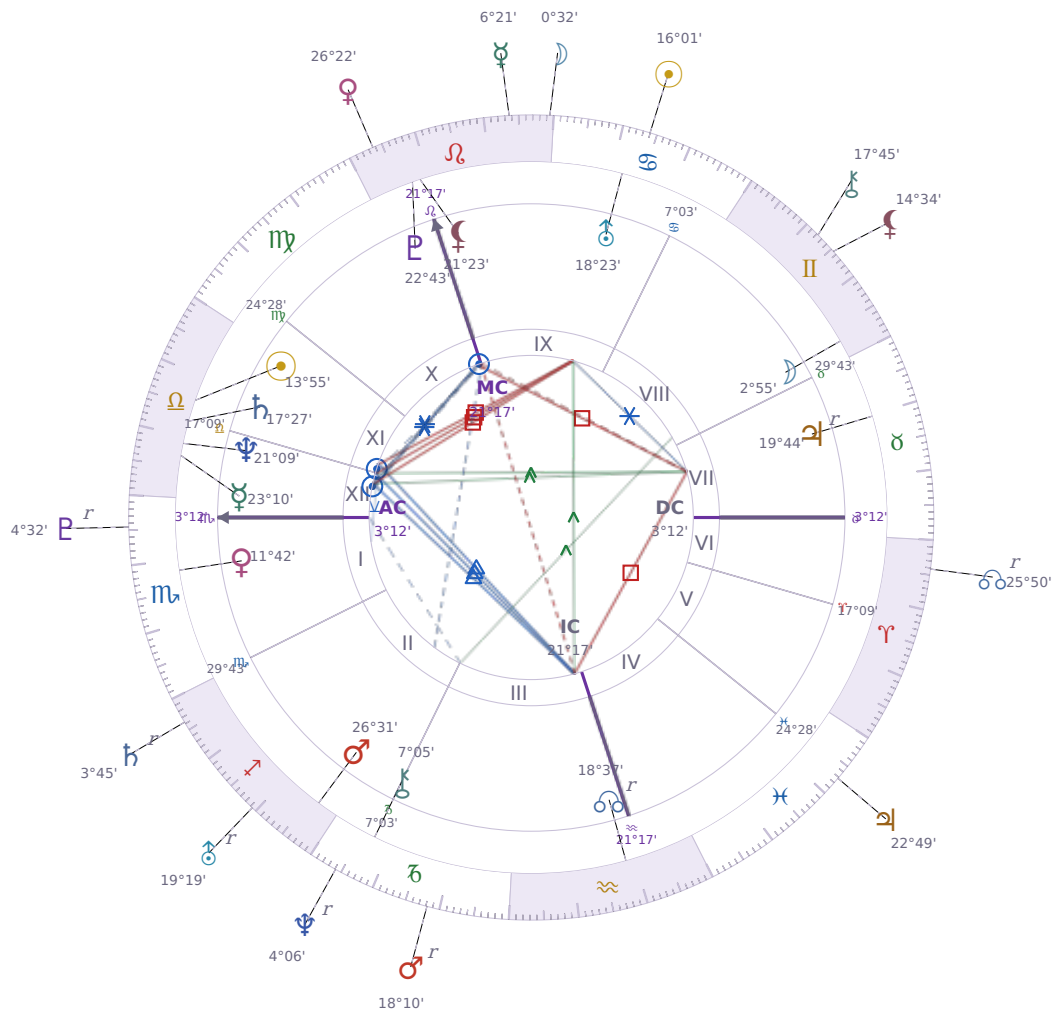

DAILY HOROSCOPE

Vladimir Putin

President of Russia (2000–2008; since 2012)

♎ Libra October 7, 1952 09:30 Saint Petersburg

Tuesday, 8 July 1986

TRANSITS FOR TODAY

☉ Sun	in ♋ Cancer	16°01'58"
☾ Moon	in ♌ Leo	0°32'52"
☿ Mercury	in ♌ Leo	6°21'05"
♀ Venus	in ♌ Leo	26°22'15"
♂ Mars	in ♐ Capricorn Rx	18°10'52"
♃ Jupiter	in ♓ Pisces	22°49'42"
♄ Saturn	in ♐ Sagittarius Rx	3°45'04"